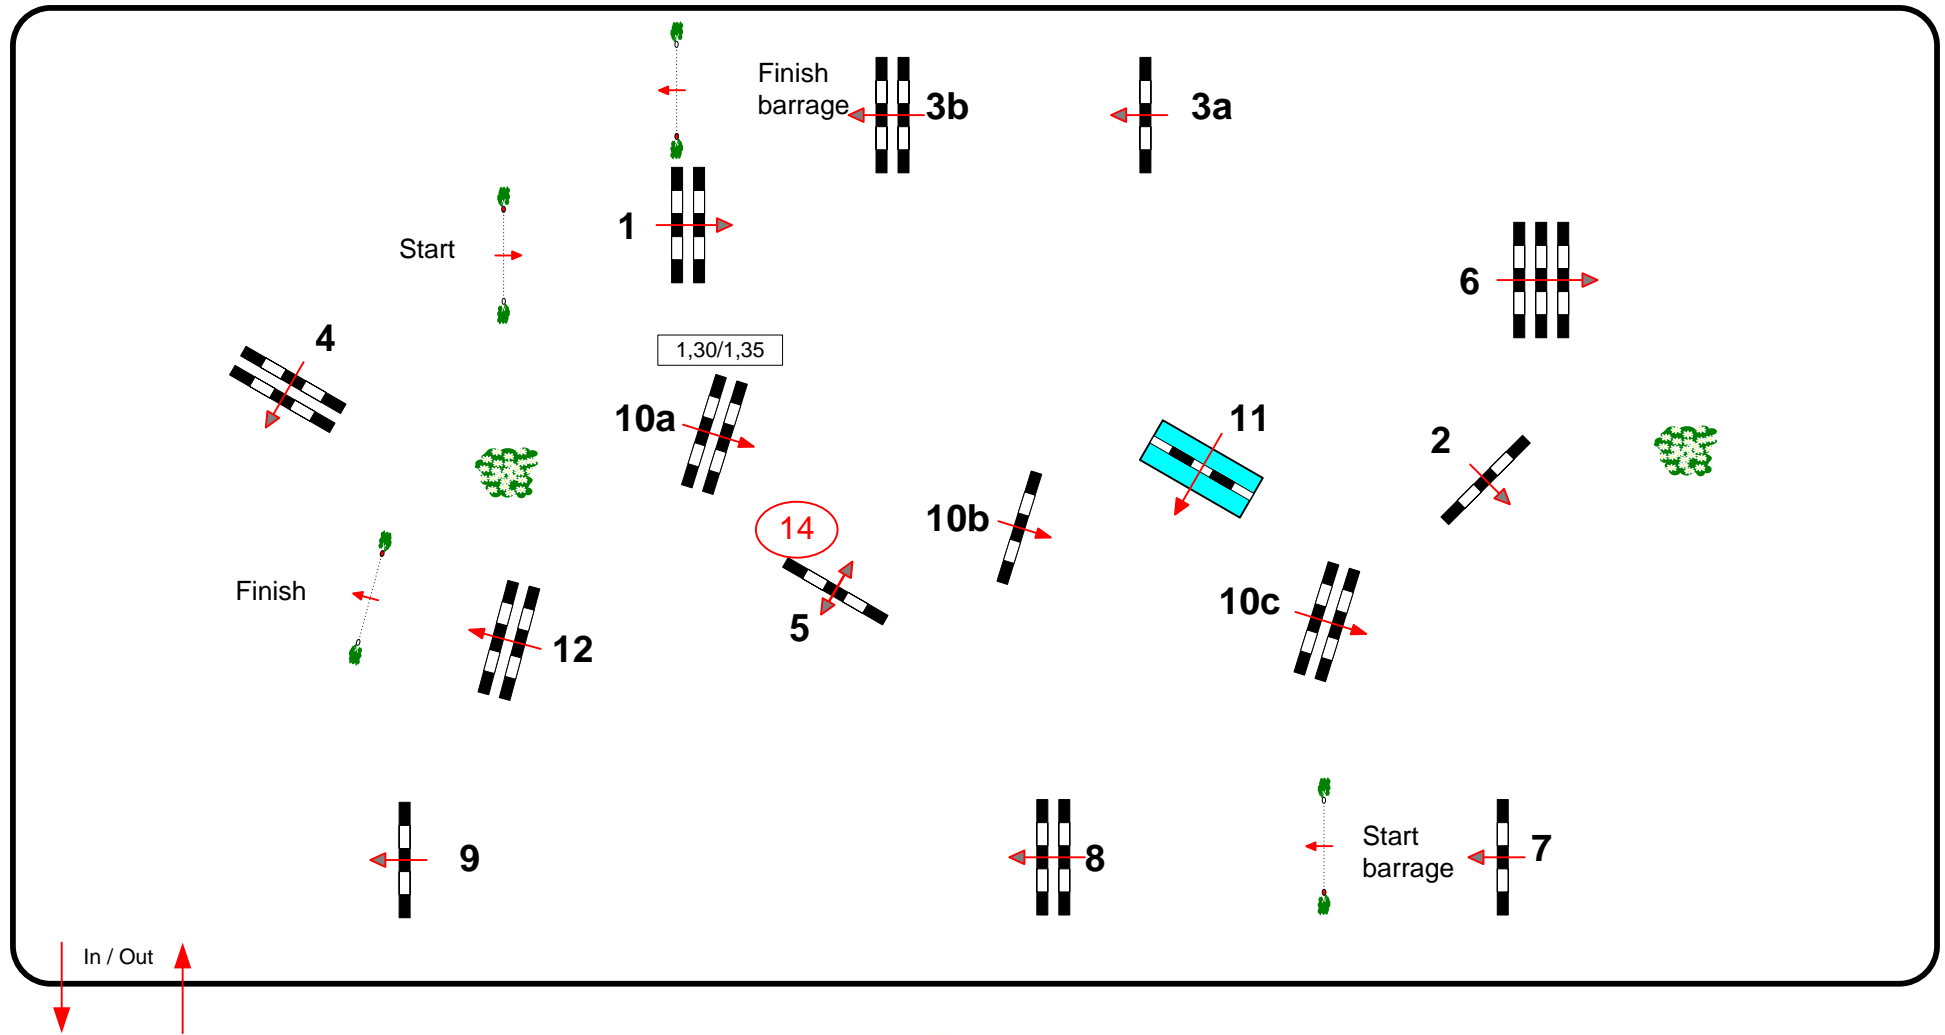

Class No.: Z

National Competition

Competition with one jump-off

Table: A	Speed: 350 m/min	Obstacles: 12	1st Jump-off: 8, 9, 10ab, 14, 1, 2, 3b	2nd Jump-off:
National RG:	Length: 470 m	Efforts: 15	Length: 270 m	Length: 0 m
FEI RG / Art. 238.2b	Time allowed: 81 sec	Penalty sec:	Time allowed: 47 sec	Time allowed: 0 sec
Height: 1,30 m	Time limit: 162 sec	Closed combination:	Time limit: 94 sec	Time limit: 0 sec

Ground Jury