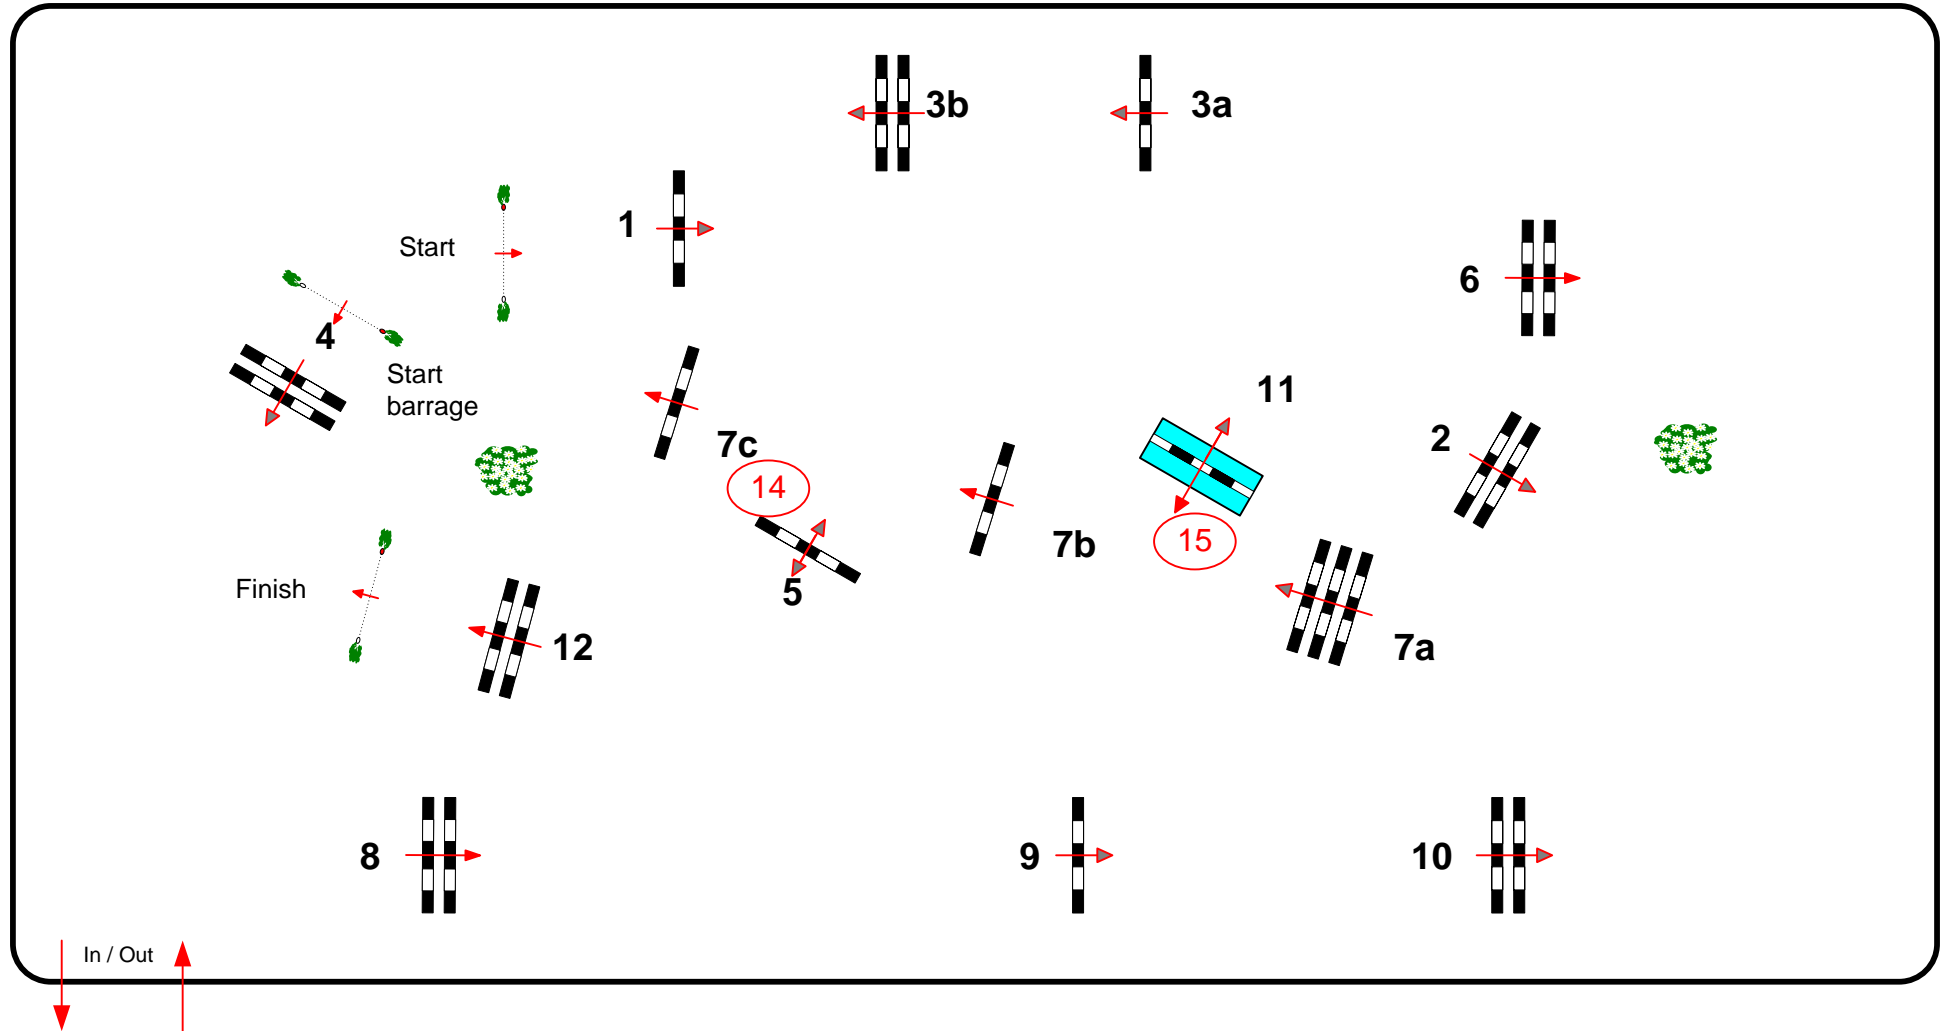

Class No.: ZZ

National Competition

Competition with one jump-off

Table: A	Speed: 350 m/min	Obstacles: 12	1st Jump-off: 4, 9, 14, 2, 3ab, 15, 12	2nd Jump-off:
National RG:	Length: 430 m	Efforts: 15	Length: 300 m	Length: 0 m
FEI RG / Art. 238.2b	Time allowed: 74 sec	Penalty sec:	Time allowed: 52 sec	Time allowed: 0 sec
Height: 1,35 m	Time limit: 148 sec	Closed combination:	Time limit: 104 sec	Time limit: 0 sec

Ground Jury