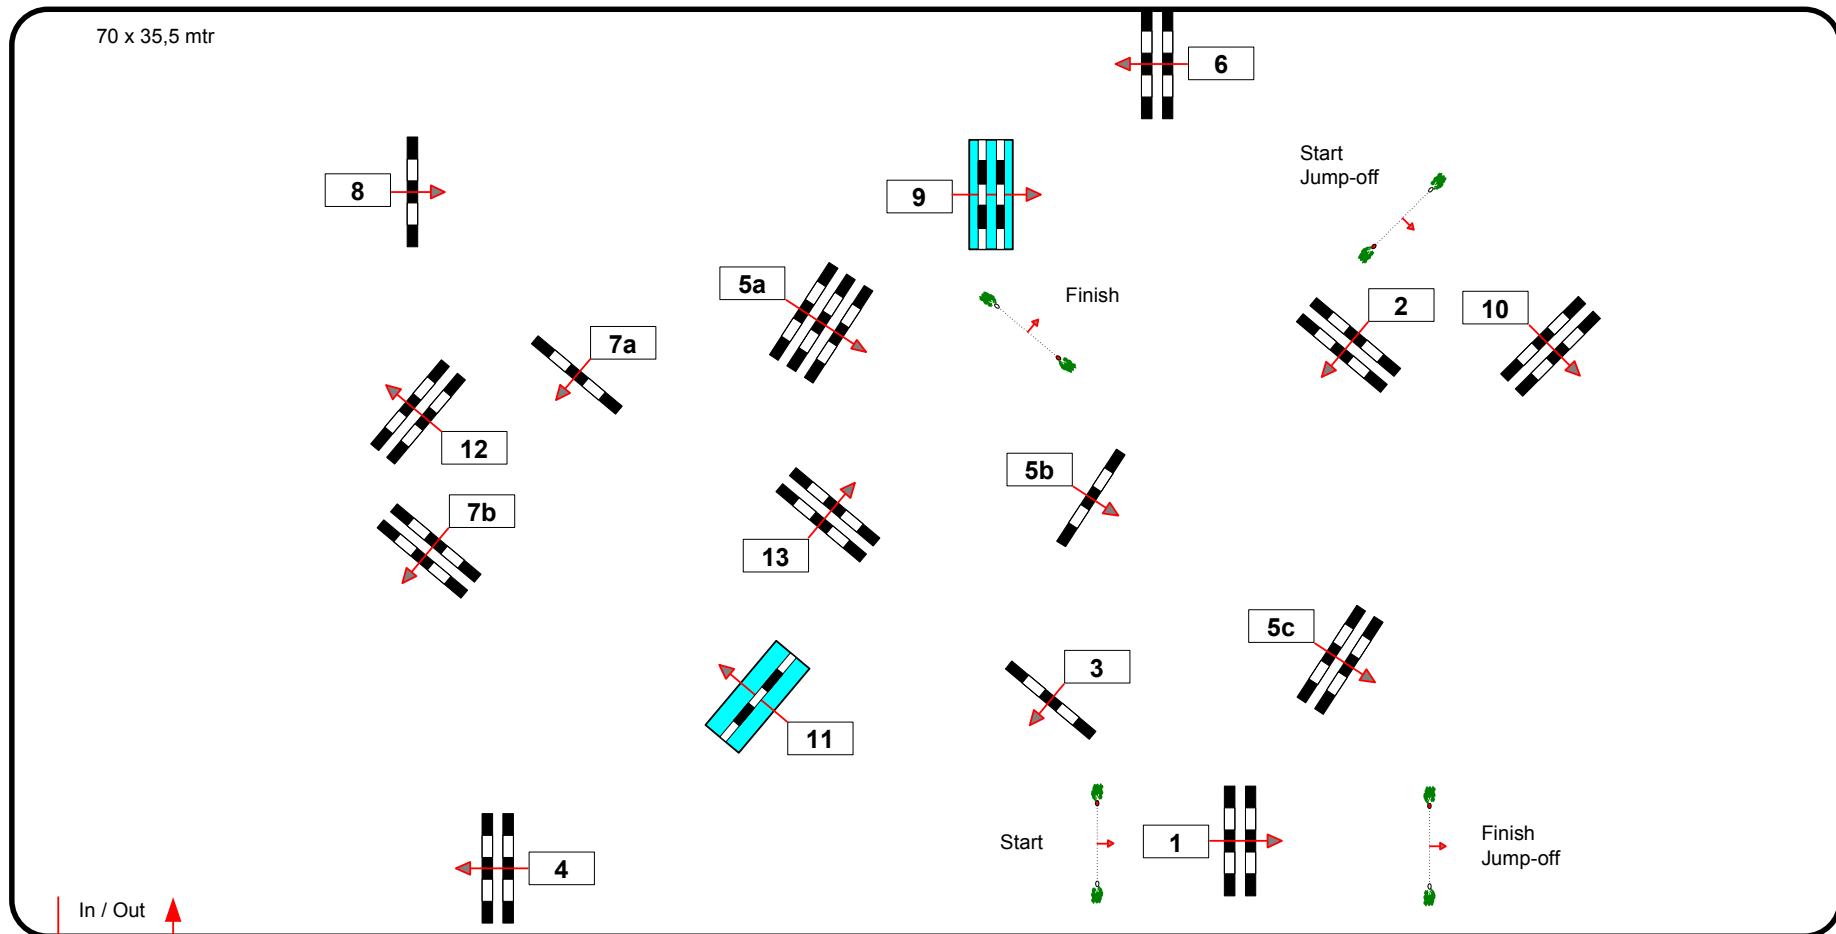

Class No.: S-6

Big Tour

Competition with one jump-off

Table: A
National RG:
FEI RG / Art. 238.2.2
Height: 1,50 m

Speed: 350 m/min
Length: 0 m
Time allowed: 0 sec
Time limit: 0 sec

Obstacles: 13
Efforts: 16
Penalty sec:
Closed combination:

1st Jump-off: 10-11-5b-6-7a-7b-8-12-1
Length: 300 m
Time allowed: 52 sec
Time limit: 104 sec

2nd Jump-off:
Length: 0 m
Time allowed: 0 sec
Time limit: 0 sec

Ground Jury