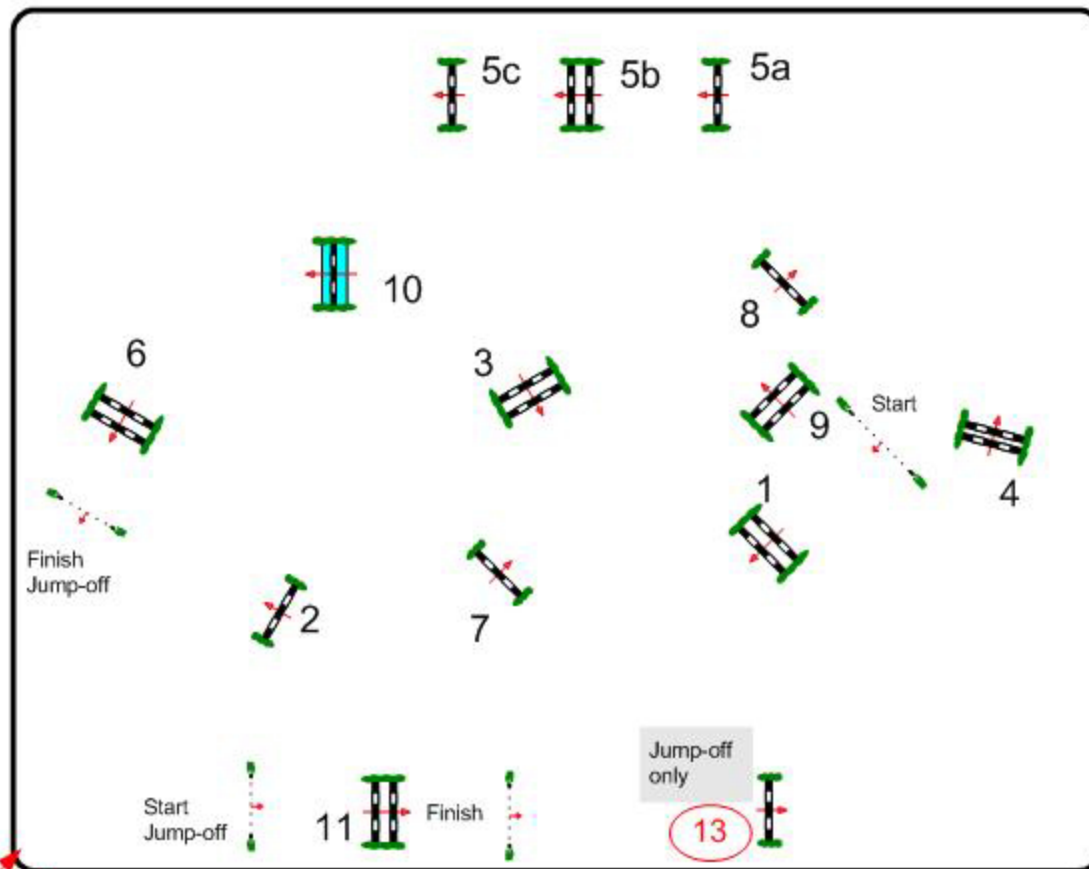

## PRIX EQUESTRIO

Table: A  
National RG:  
FEI RG / Art. 238.2.2  
Height: 1,10-1,15 m

Speed: 350 m/min

Length: 480 m  
Time allowed: 83 sec  
Time limit: 166 sec

Obstacles: 11  
Efforts: 13  
Penalty sec  
Closed combination:

1st Jump-off:  
11-13-1-2-3-5A 5B-6  
Length: 270 m  
Time allowed: 47 sec  
Time limit: 94 sec

2nd Jump-off:  
Length: 0 m  
Time allowed: 0 sec  
Time limit: 0 sec

Course Designers  
Uliano Vezzani (Ita)-Serge Houtmann (Fra)