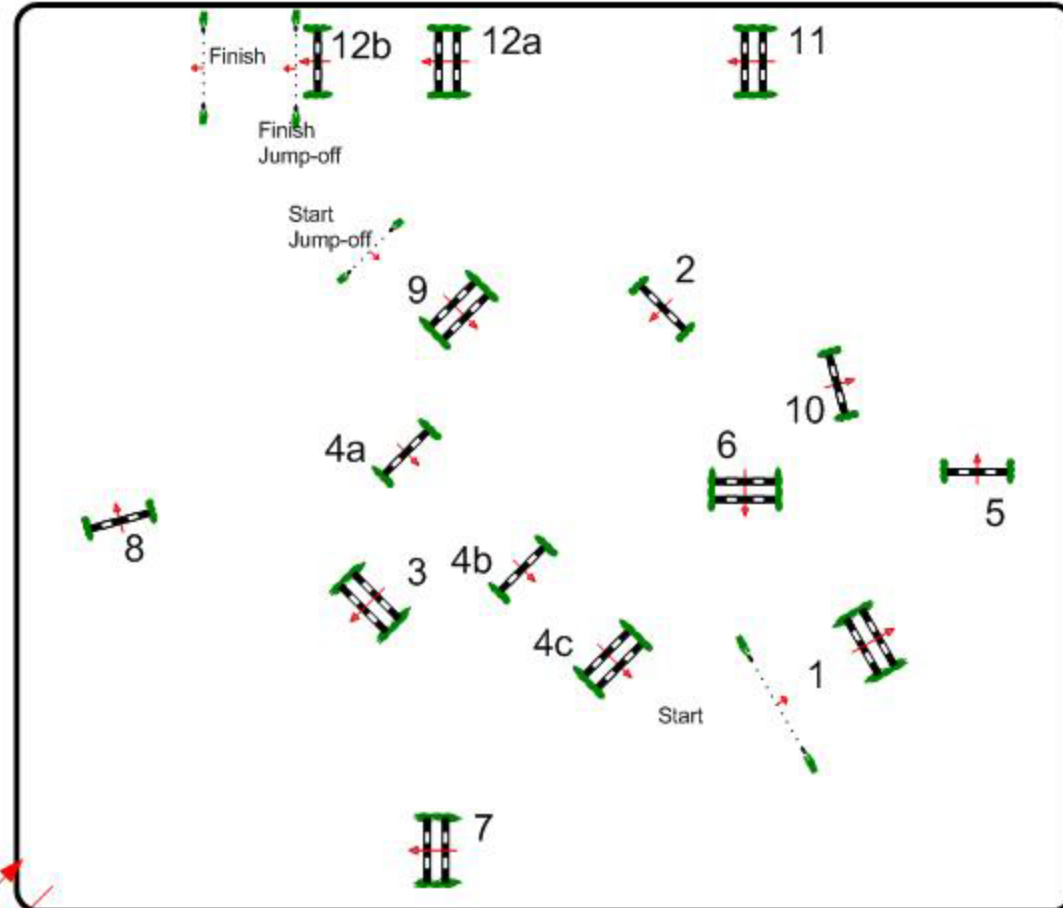

Class No.: 2

International Competition
Competition with one jump-off

Thursday 14 June 2012

Start: 21.30

Course Designers
Uliano Vezzani (Ita)-Serge Houtmann (Fra)

Assistants
Patrick Lefèvre - Marc Cheminat
Christophe Vifquain - Maxim D'Hooghe
Thibault de Fontenay