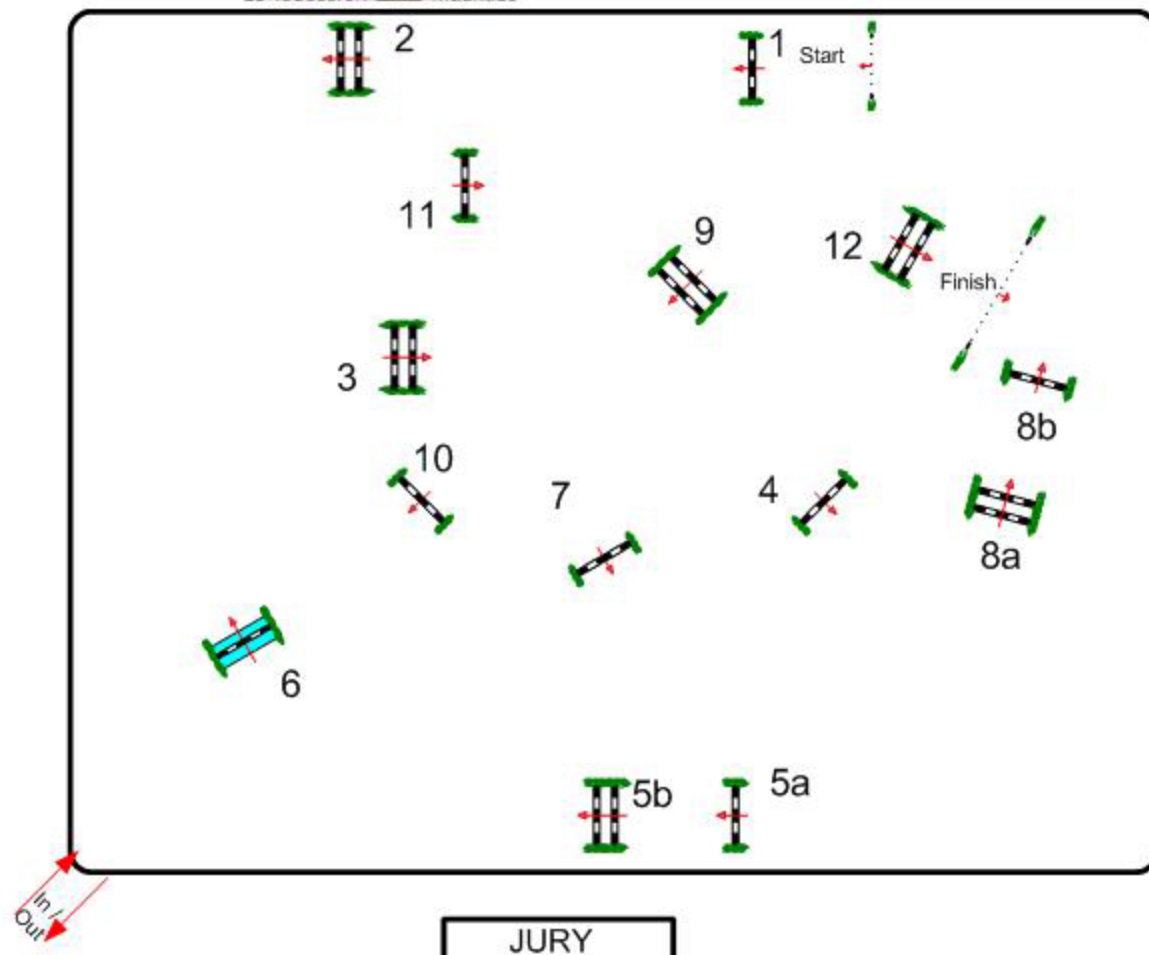

CSI 5* GCT CANNES 2012

Class No.: 4

International Competition

Competition against the clock

Friday 15 June 2012

Start: 22.00

Le Touessrok **T** Mauritius

PRIX LE TOUESSROK

Table: A
National RG:
FEI RG / Art. 238.2.1
Height: 1,45 m

Speed: 350 m/min

Length: 430 m
Time allowed: 74 sec
Time limit: 148 sec

Obstacles: 12
Efforts: 14
Penalty sec
Closed combination:

1st Jump-off:

Length: 0 m
Time allowed: 0 sec
Time limit: 0 sec

2nd Jump-off:

Length: 0 m
Time allowed: 0 sec
Time limit: 0 sec

Course Designers
Uliano Vezzani (Ita)-Serge Houtmann (Fra)

Assistants
Patrick Lefèvre - Marc Cheminat
Christophe Vifquain - Maxim D'Hooghe
Thibault de Fontenay