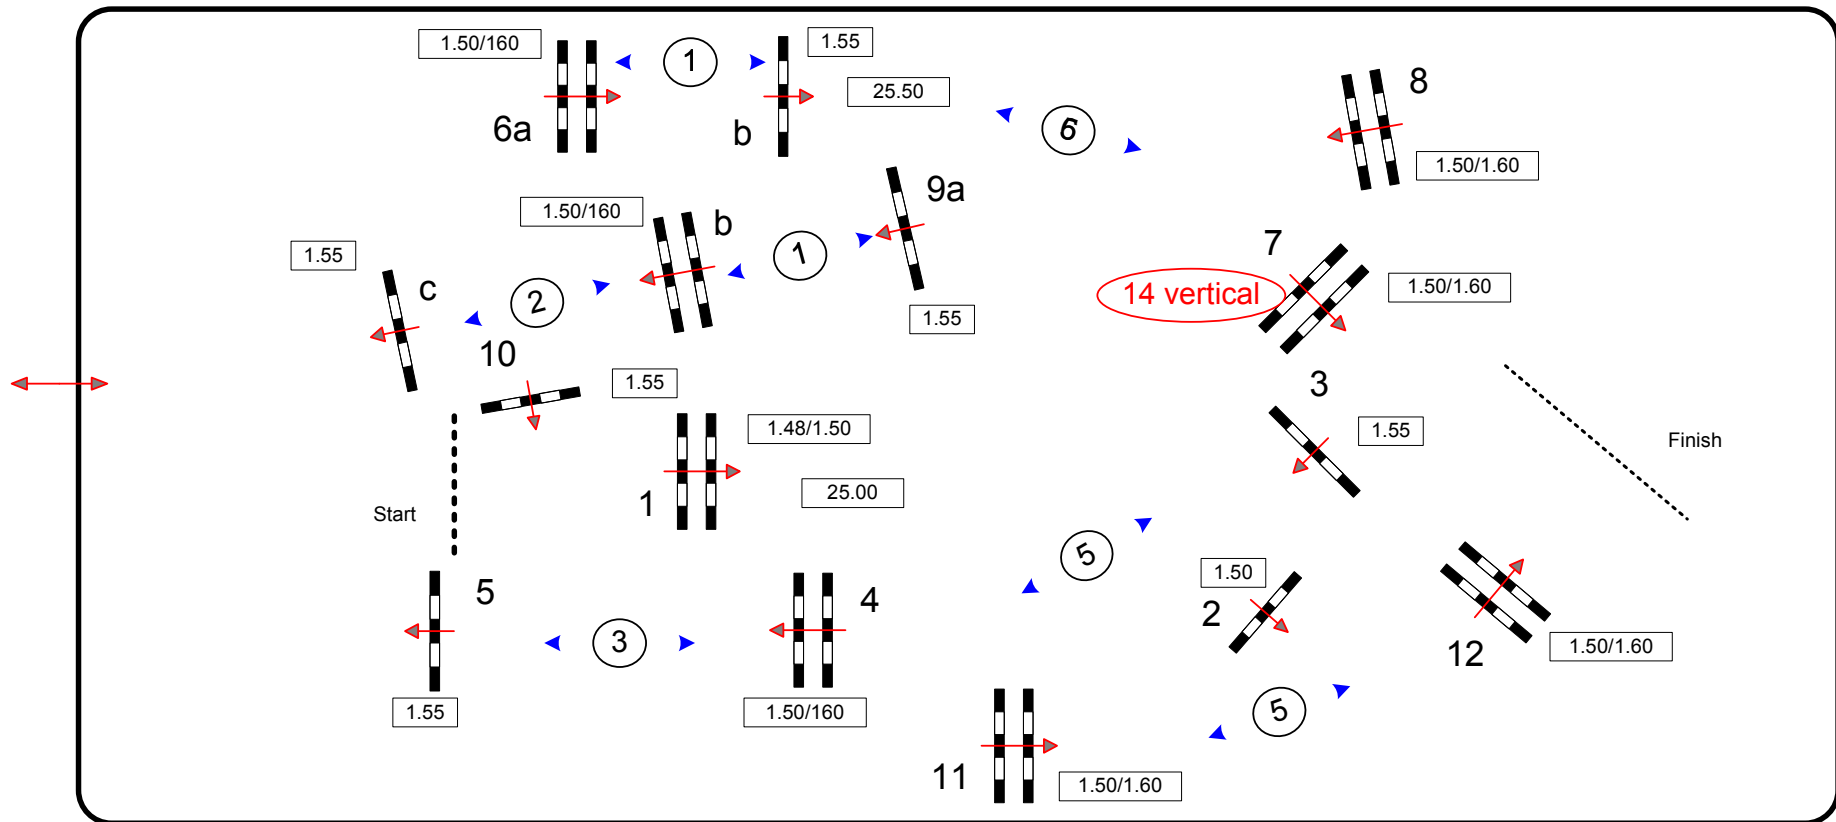

1st Jump-off: 6a - 14 - 8 - 9bc - 10 12

Length: 390 m

Efforts: 15

Length: 240 m

FEI RG / Art. 238.2.2

Time allowed: 67 sec

Time allowed: 42 sec

Height: 1,55 m

Time limit: 134 sec

Time limit: 84 sec

Press

Course design: Louis Konickx (NED)