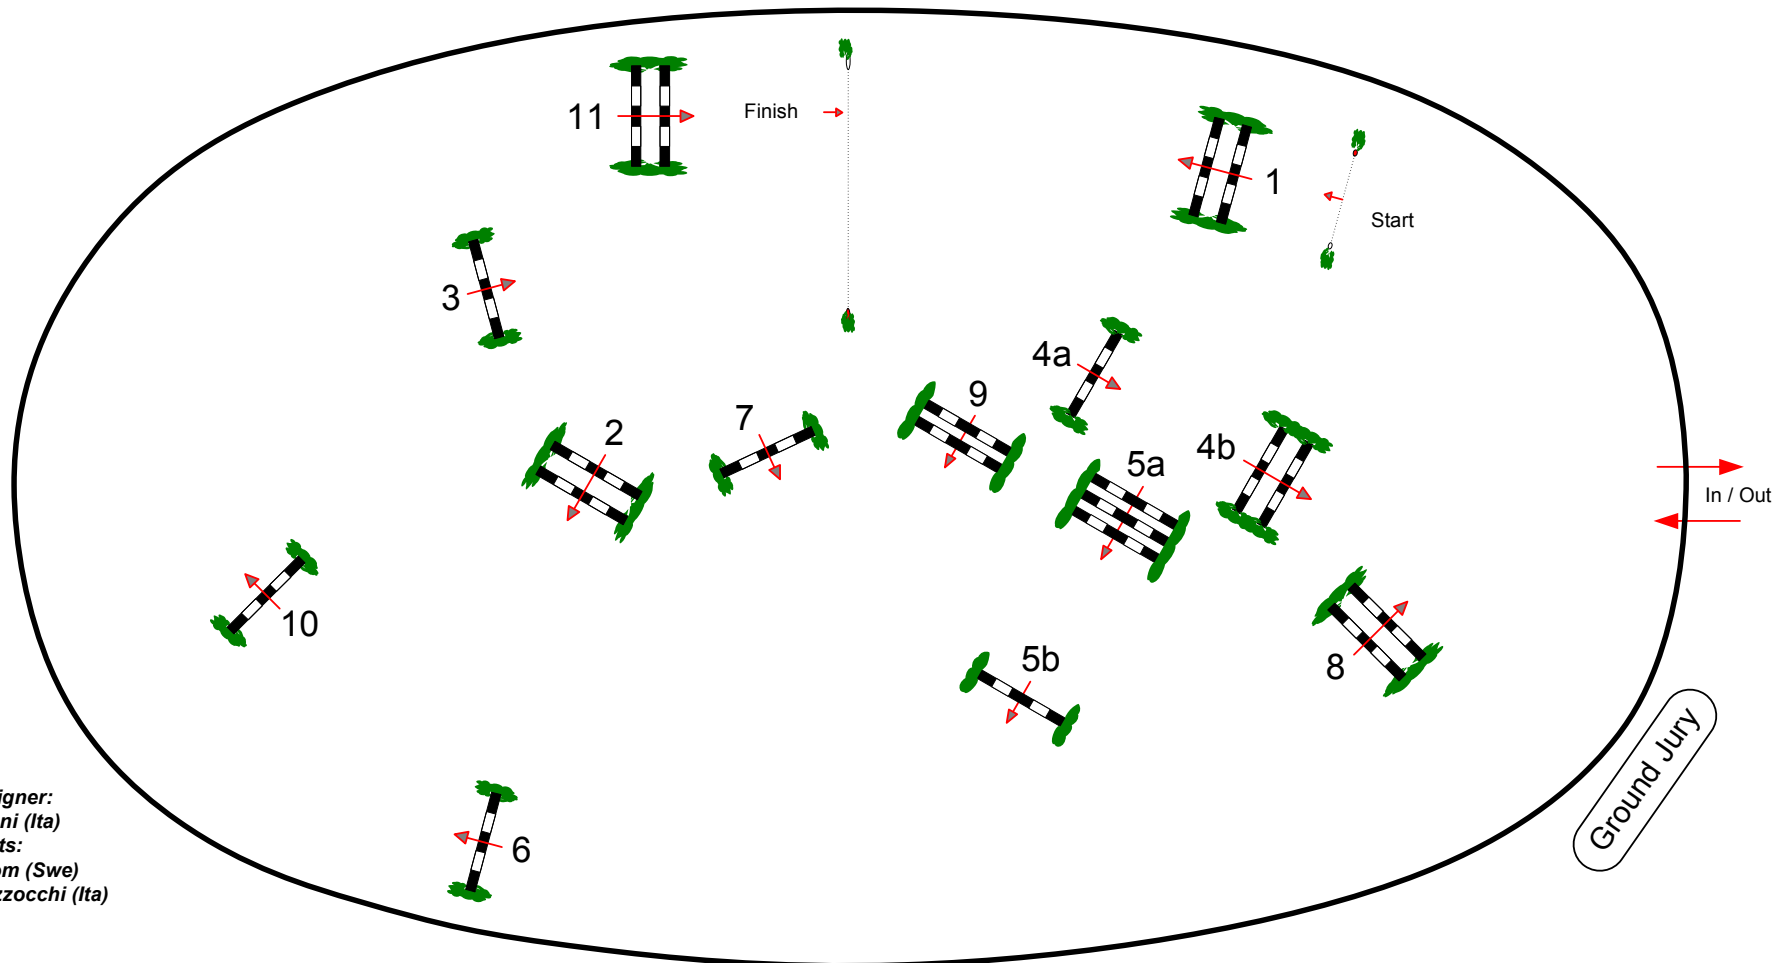

Göteborg Horse Show 2012

Class No.: 1

INT. RIDERS

Competition against the clock

Thursday 23 Feb 2012

Start: 12:15

Table: A
National RG:
FEI RG / Art. 238.2.1
Height: 1,40 m

Speed: 350 m/min
Length: 400 m
Time allowed: 69 sec
Time limit: 138 sec

Obstacles: 11
Efforts: 13

Course Designer:
Uliano Vezzani (Ita)
Assistants:
Peter Lundstrom (Swe)
Pier Francesc Bazzocchi (Ita)