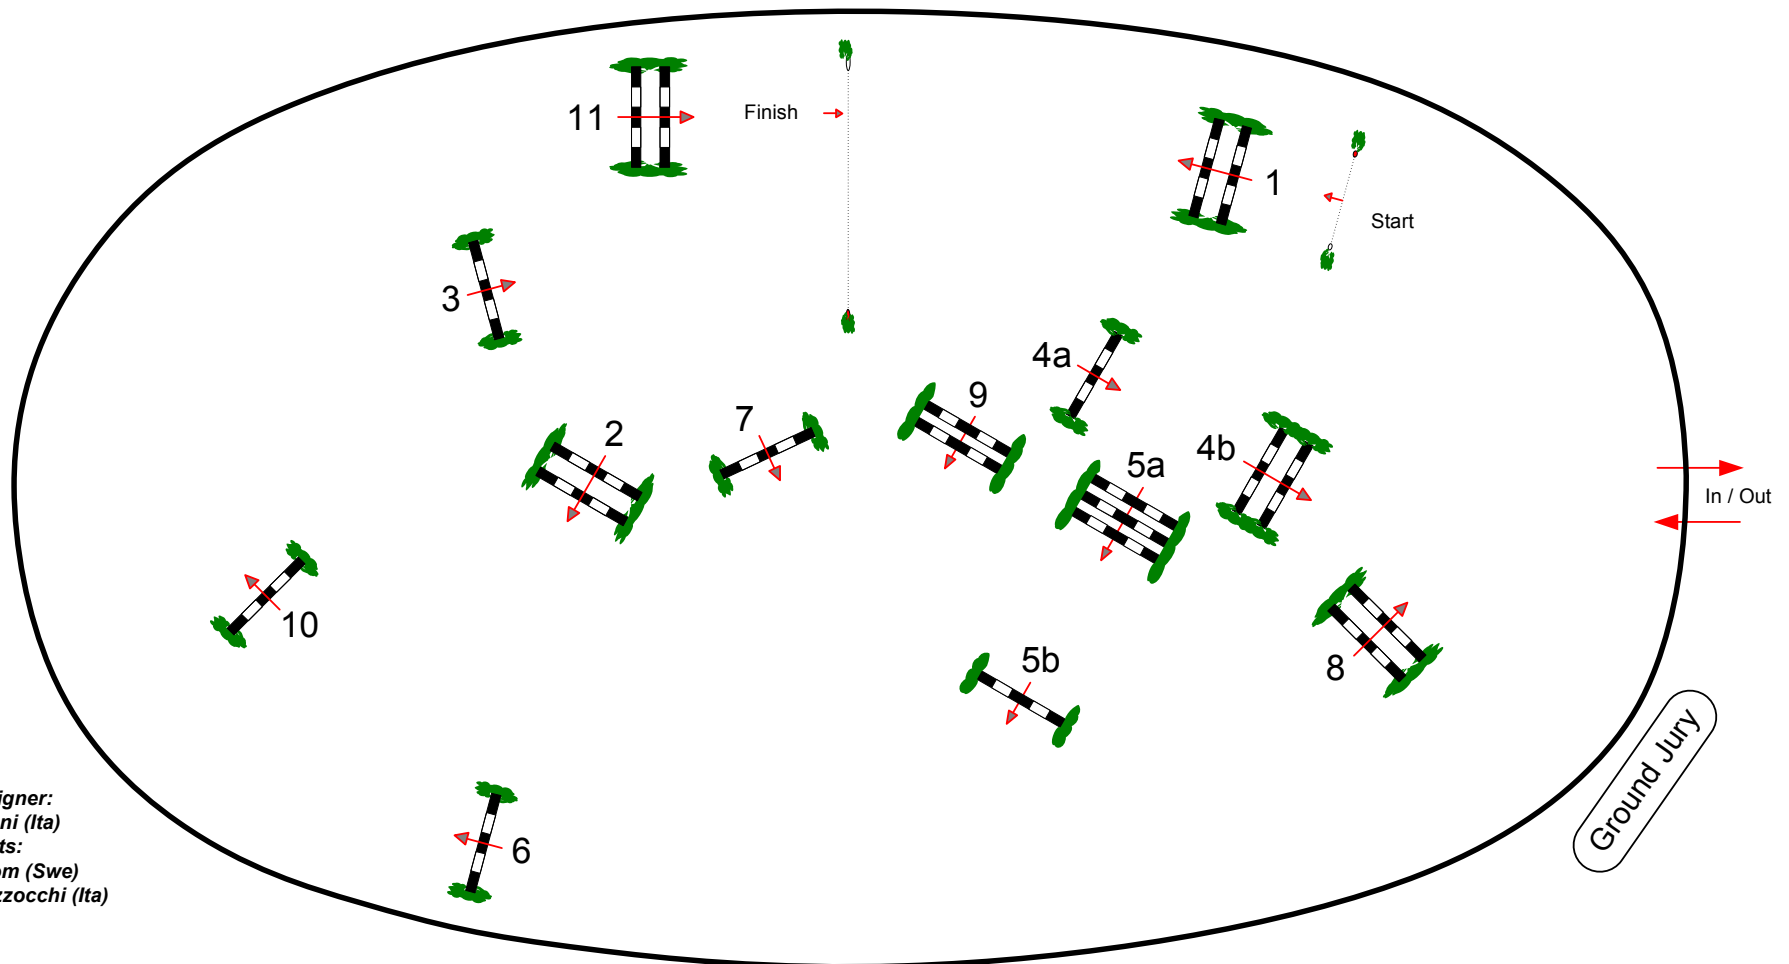

Göteborg Horse Show 2012

Class No.: N1

"Morgondagens vinnare"

Competition against the clock

Thursday 23 Feb 2012

Start: 11:00

Table: A
National RG: A:0
FEI RG / Art. 238.2.1
Height: 1,30 m

Speed: 350 m/min
Length: 400 m
Time allowed: 69 sec
Time limit: 138 sec

Obstacles: 11
Efforts: 13

Course Designer:
Uliano Vezzani (Ita)
Assistants:
Peter Lundstrom (Swe)
Pier Francesc Bazzocchi (Ita)