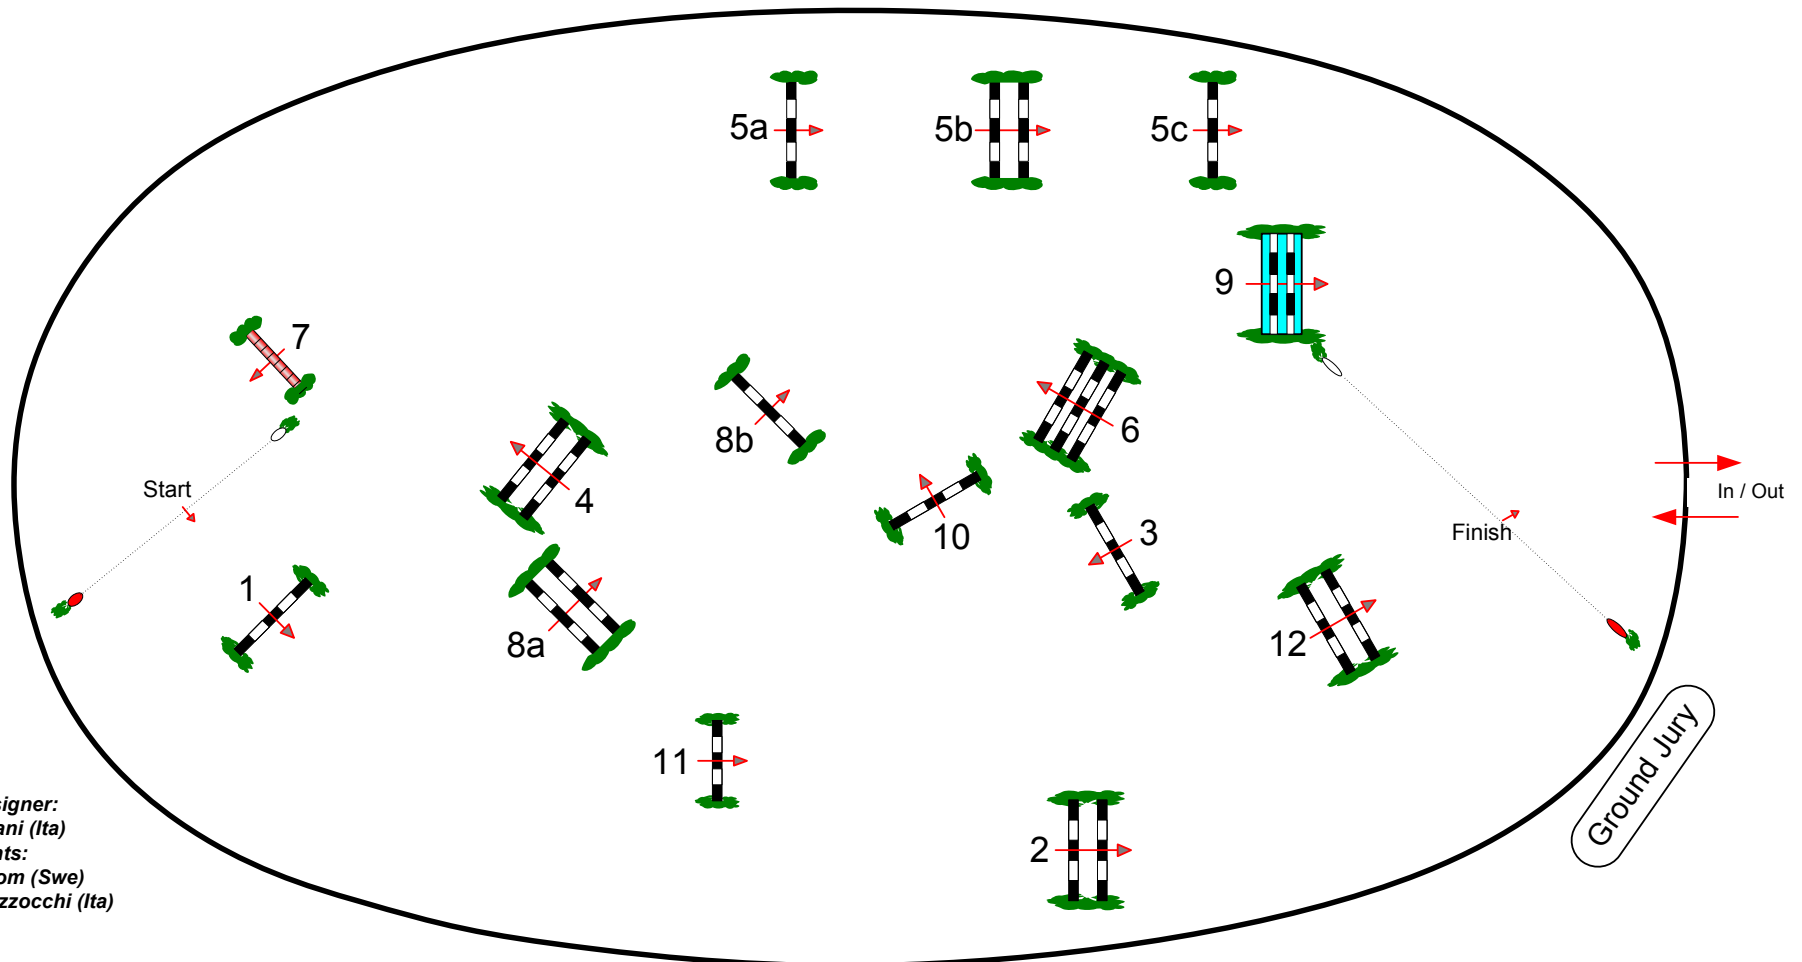

Göteborg Horse Show 2012

Class No.: 5

International Competition

Competition against the clock

Friday 24 Feb 2012

Start: 18:00

Table: A
National RG:
FEI RG / Art. 238.2.1
Height: 1,50 m

Speed: 350 m/min
Length: 440 m
Time allowed: 76 sec
Time limit: 152 sec

Obstacles: 12
Efforts: 15

Course Designer:
Uliano Vezzani (Ita)
Assistants:
Peter Lundstrom (Swe)
Pier Francisc Bazzocchi (Ita)