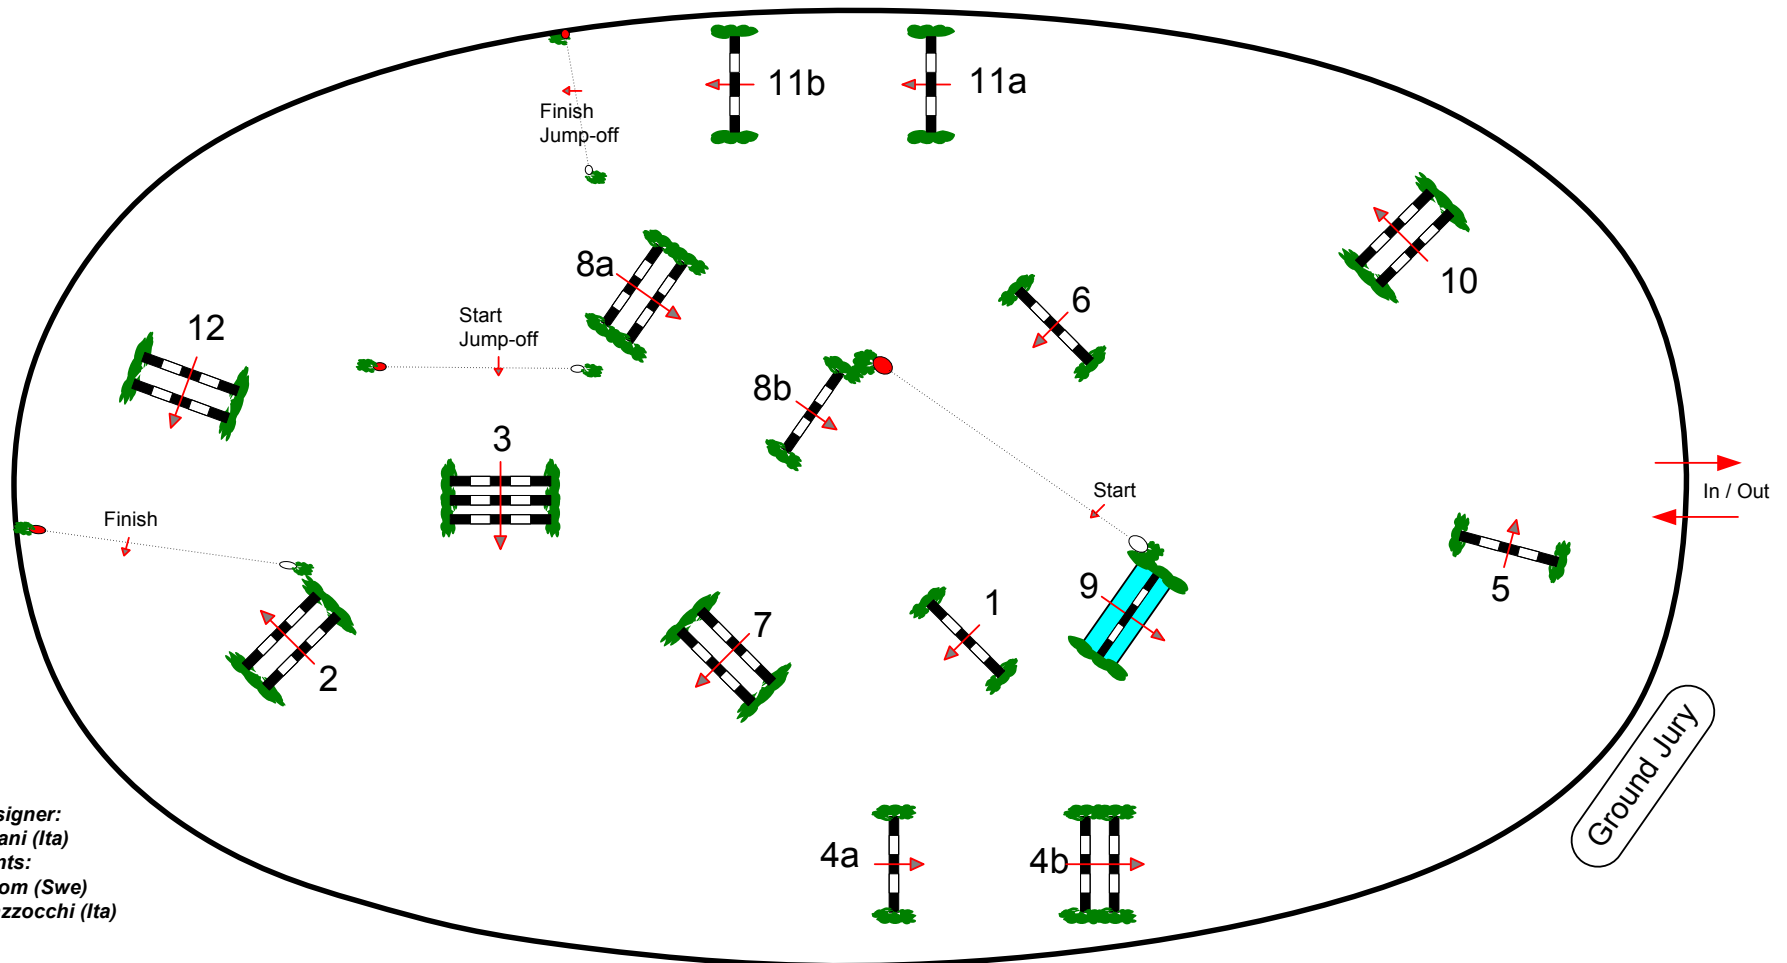

# Göteborg Horse Show 2012

Class No.: 6

International Competition

Competition with one jump-off

Friday 24 feb 2012

Start: 21:21

Table: A  
National RG:  
FEI RG / Art. 238.2.2  
Height: 1,45 m

Speed: 350 m/min  
Length: 390 m  
Time allowed: 67 sec  
Time limit: 134 sec

Obstacles: 12  
Efforts: 15

1st Jump-off: 3-4b-1-2-8a 8b-10-11b  
Length: 270 m  
Time allowed: 47 sec  
Time limit: 94 sec

Course Designer:  
Uliano Vezzani (Ita)  
Assistants:  
Peter Lundstrom (Swe)  
Pier Francisc Bazzocchi (Ita)