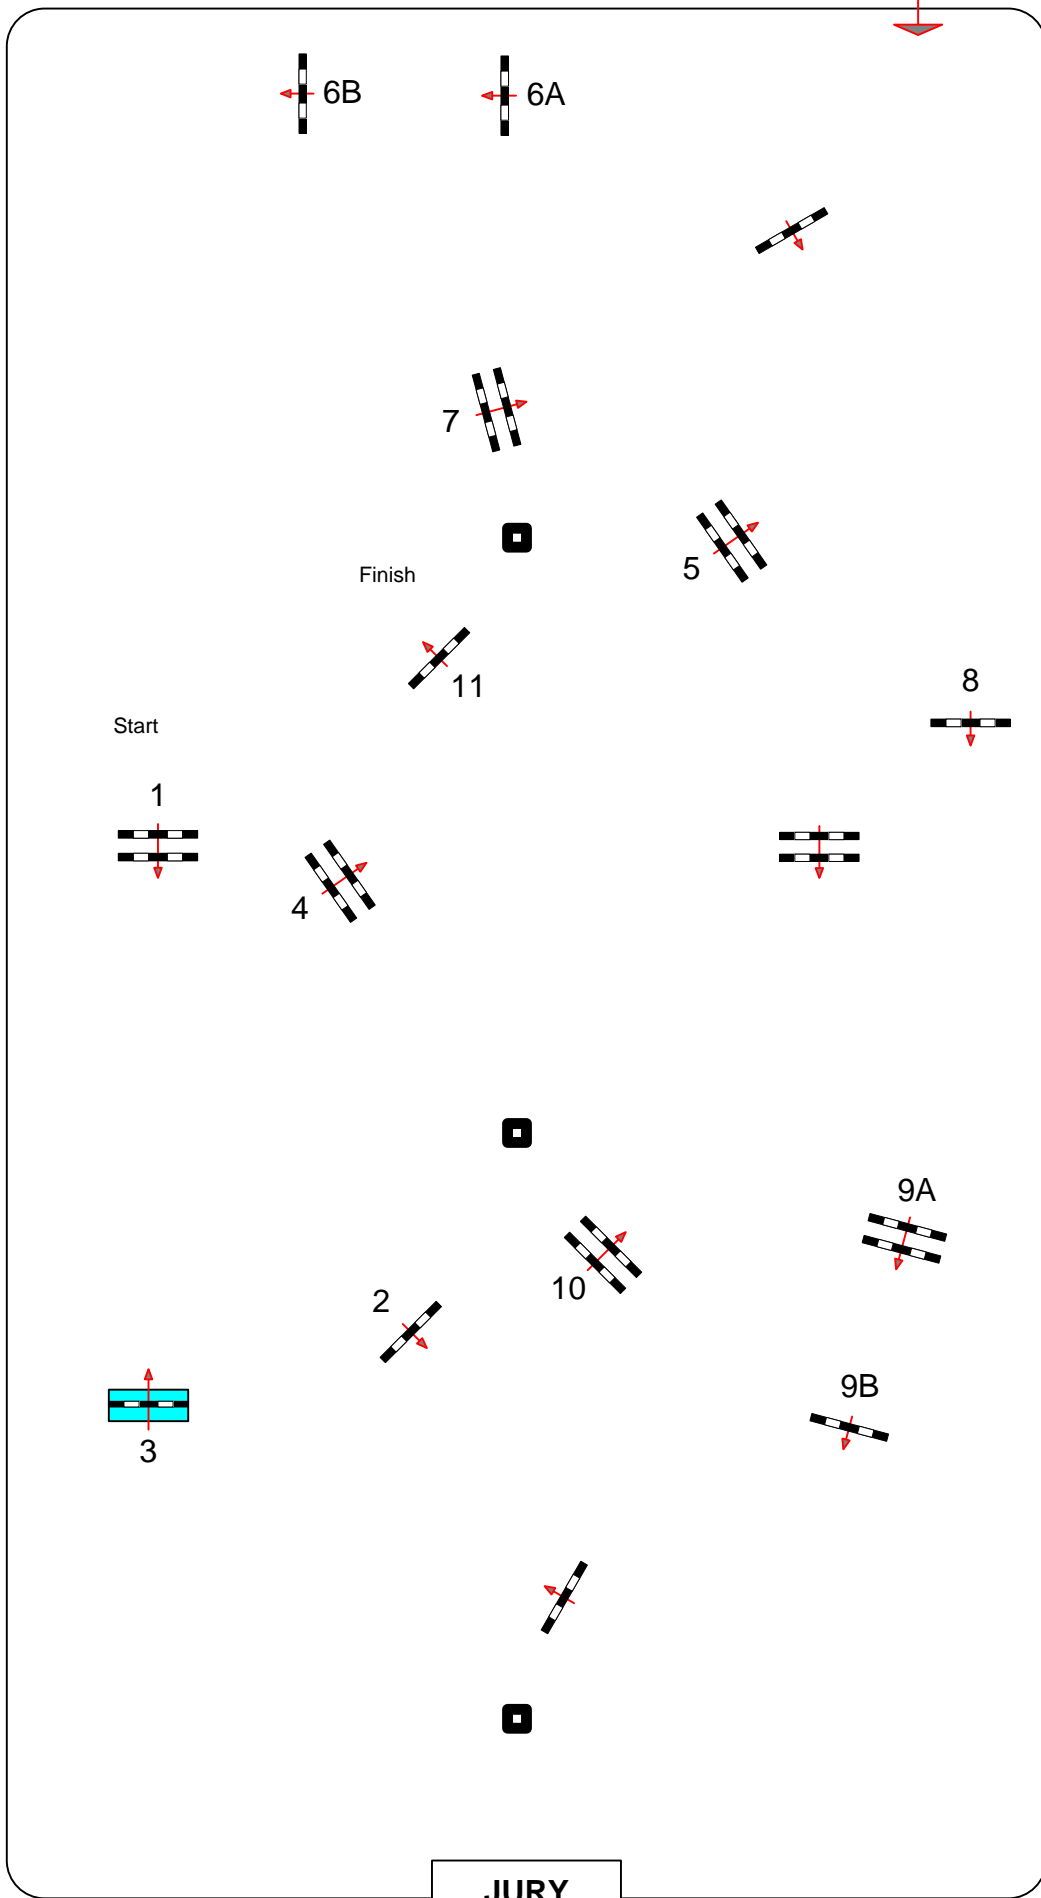

VALKENSWAARD 2012 CSI ***

SAND

Class No.: S 34 **

YOUNG HORSES

Competition against the clock

samedi 18 août 2012

Start: 0:00

Table: A

National RG:

FEI RG / Art. 238.2.1

Height: 1,30 / 1,35 m

Speed: 350 m/min

Length: 430 m

Time allowed: 74 sec

Time limit: 148 sec

Obstacles: 1 TO 11

Efforts: 13

Penalty sec

Closed combination:

:

Length: 0 m

Time allowed: 0 sec

Time limit: 0 sec

Luc Musette (Bel)
Frank Van Humbeeck (Bel)
and Team
Course Designer
l.musette@skynet.be

JURY