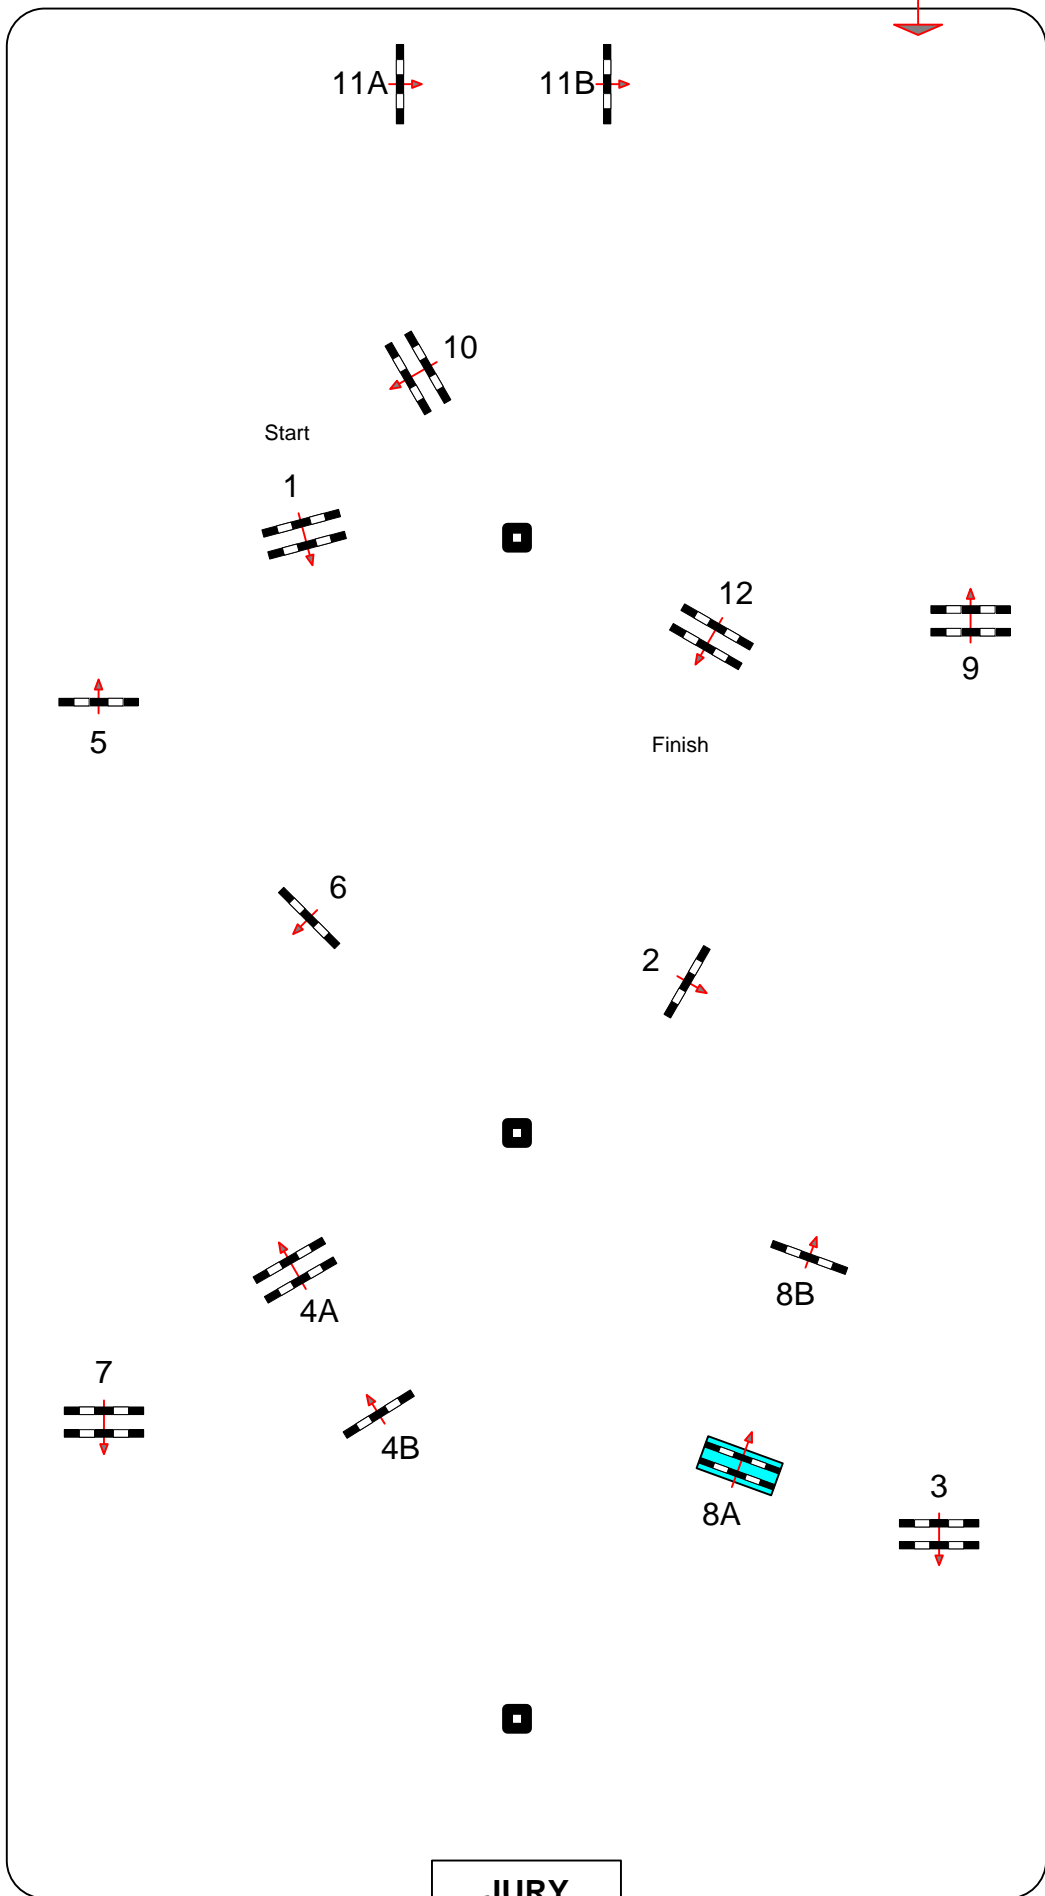

# VALKENSWAARD 2012 CSI \*\*

**SAND**

Class No.: S 38 \*\*

Competition against the clock

samedi 18 août 2012

Start: 0:00

Table: A  
National RG:  
FEI RG / Art. 238.2.1  
Height: 1,45 m

Speed: 350 m/min

Length: 440 m  
Time allowed: 76 sec  
Time limit: 152 sec

Obstacles: 1 TO 12  
Efforts: 15  
Penalty sec  
Closed combination:

:  
Length: 0 m  
Time allowed: 0 sec  
Time limit: 0 sec

Luc Musette (Bel)  
Frank Van Humbeeck (Bel)  
and Team  
Course Designer  
l.musette@skynet.be