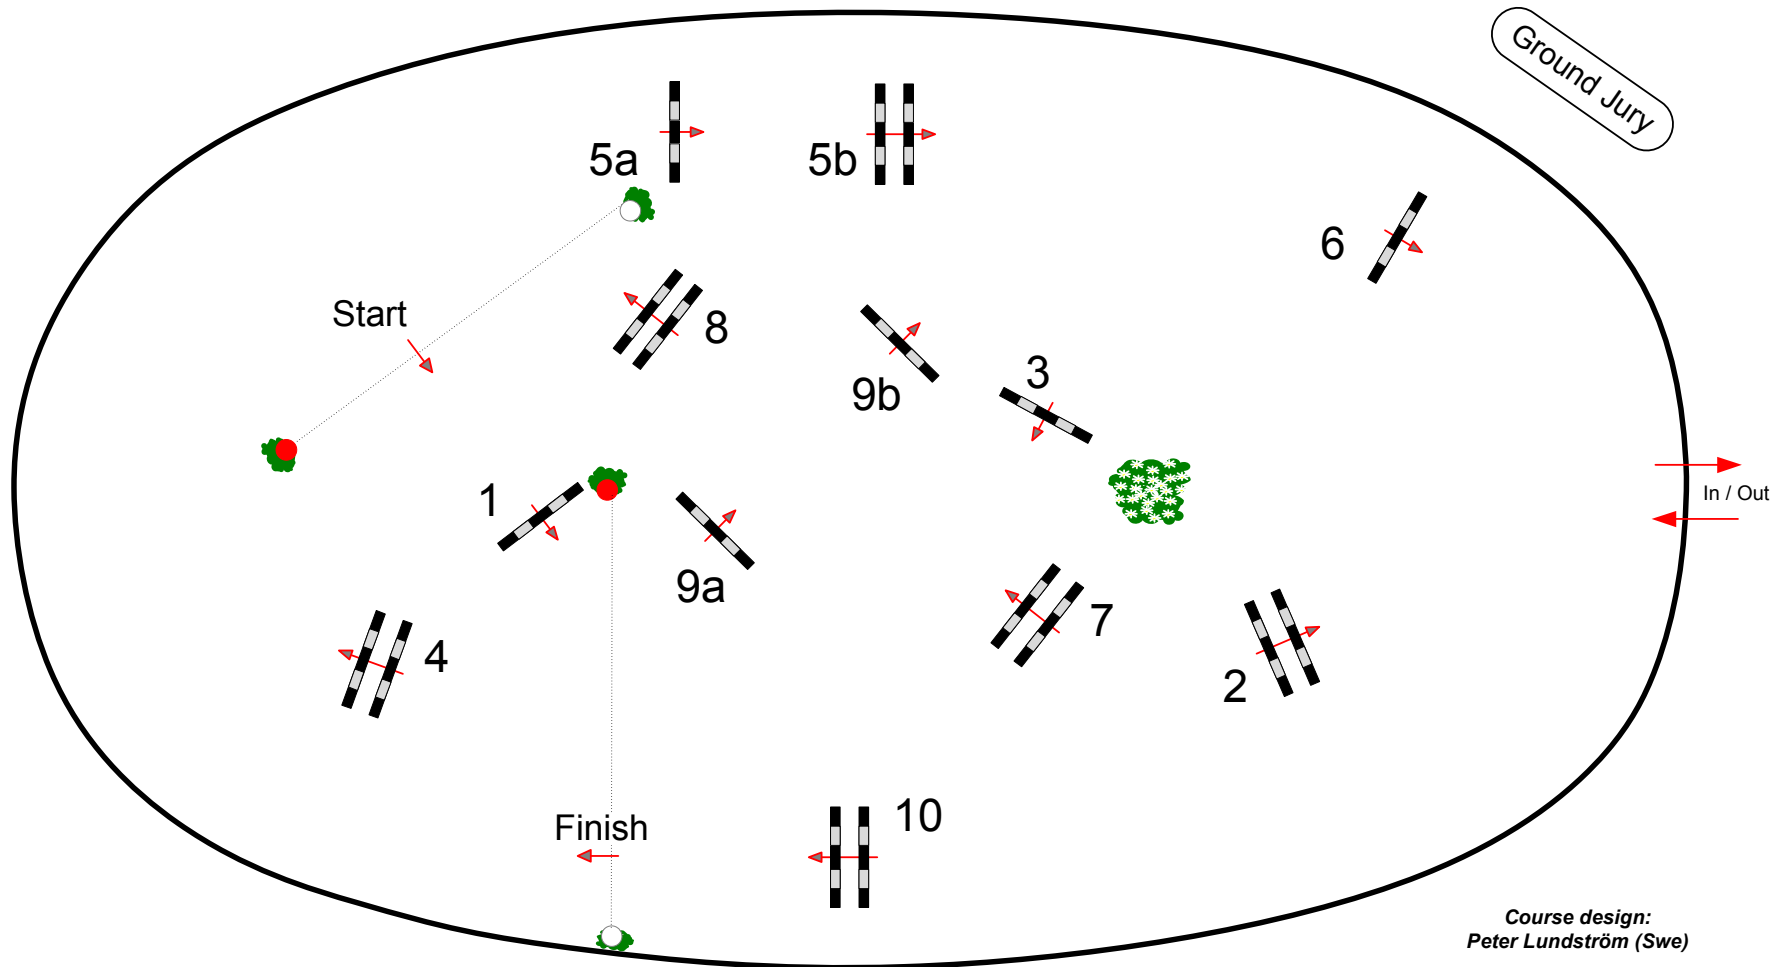

Gothenburg Horse Show 2013

Class No.: N1

"Morgondagens Vinnare"

Competition against the clock

Wednesday April 24

Start: 18:00

Table: A
FEI RG / Art.
Nat. RG: A:0
Height: 1,35 m

Speed: 325 m/min
Length: 390 m
Time allowed: 72 sec
Time limit: 144 sec

Obstacles: 10
Efforts: 12

Course design:
Peter Lundström (Swe)