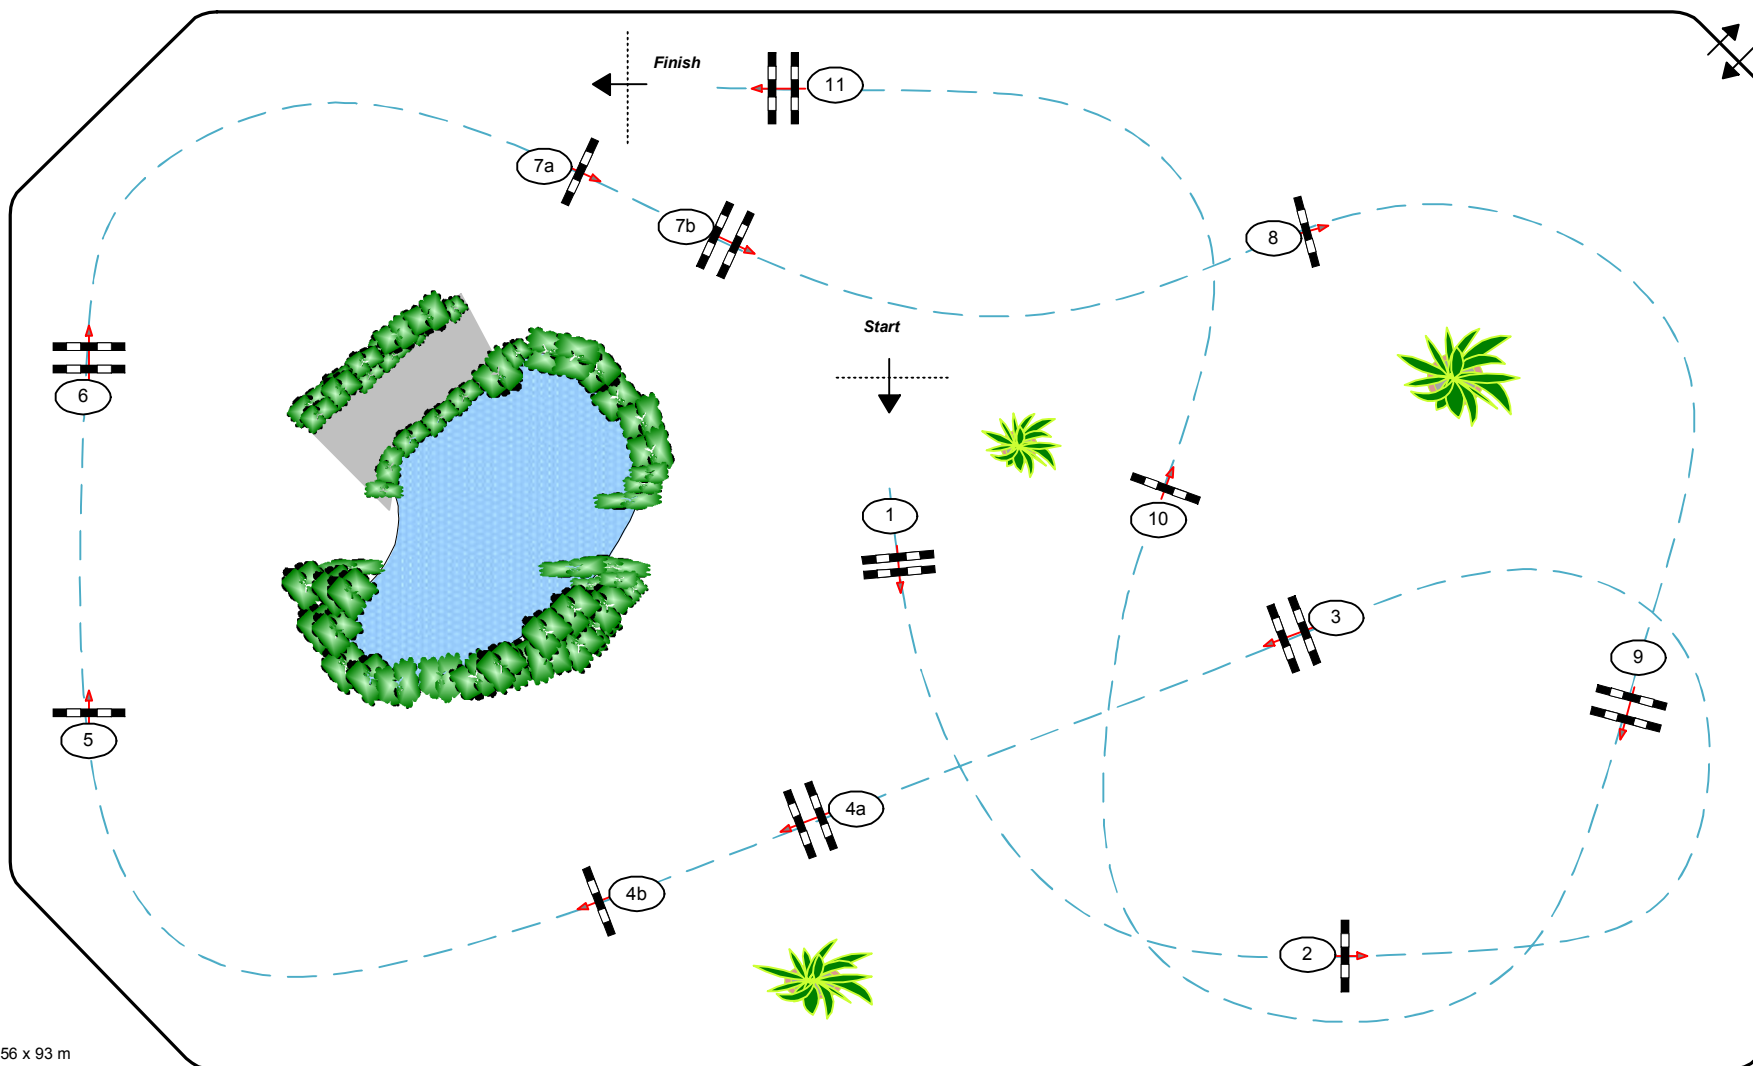

CSI***** GENEVE 2014

Class No. 18

PRIX L'HEBDO

Competition against the clock

dimanche 14 décembre 2014

Start: 9:00

Table: A
National RG:
FEI RG / Art. 238.2.1
Height: 1,40 m

Speed: 350 m/min
Length: 410 m
Time allowed: 71 sec
Time limit: 142 sec

Obstacles: 11
Efforts: 13
Penalty sec:
Closed combination:

2nd Phase:
Length: 0 m
Time allowed: 0 sec
Time limit: 0 sec

Course Designers: Gérard Lachat SUI
Luc Musette BEL
Assistant: Marco Cortinovis ITA

Arena: 56 x 93 m