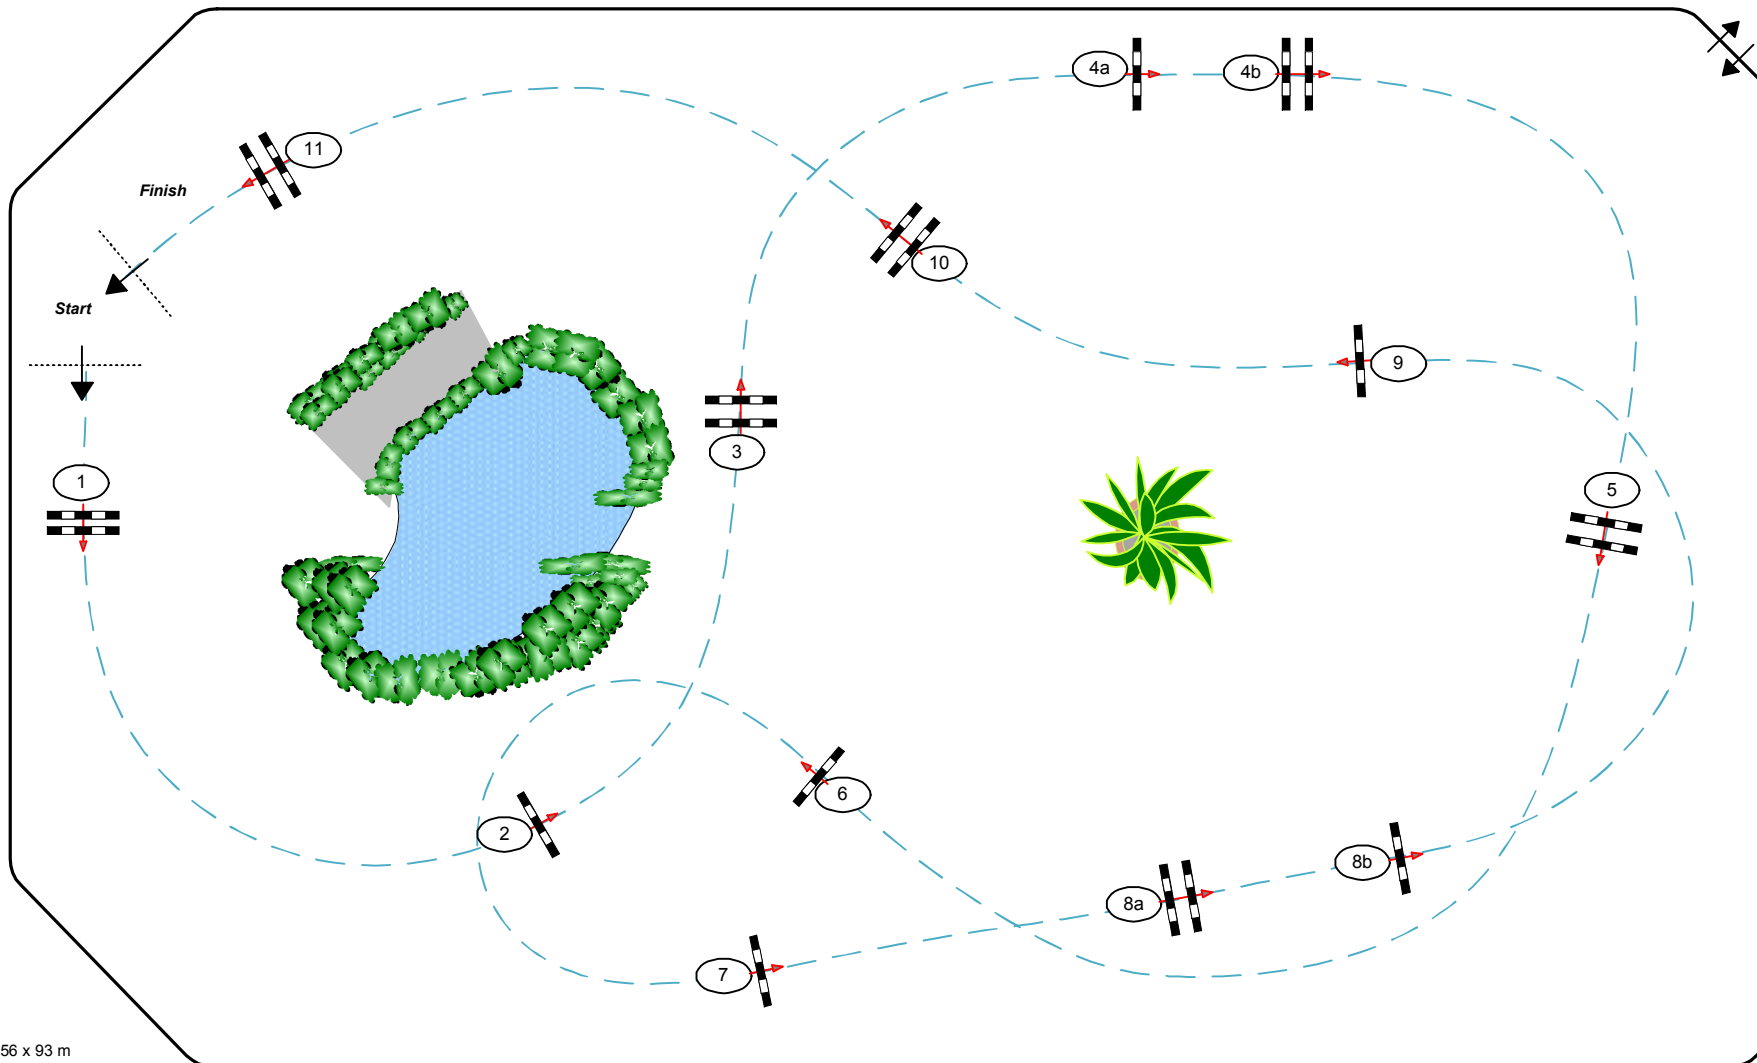

Class No. 07

National Competition / Jockey-Club R/N 125

Competition against the clock

vendredi 12 décembre 2014

Start: 0:00

Table: A
National RG: R/N 135
FEI RG / Art.
Height: 1,35 m

Speed: 350 m/min
Length: 400 m
Time allowed: 69 sec
Time limit: 138 sec

Obstacles: 11
Efforts: 13
Penalty sec:
Closed combination:

:
Length: 0 m
Time allowed: 0 sec
Time limit: 0 sec

Course Designers: Gérard Lachat SUI
Luc Musette BEL
Assistant: Marco Cortinovis ITA

Arena: 56 x 93 m