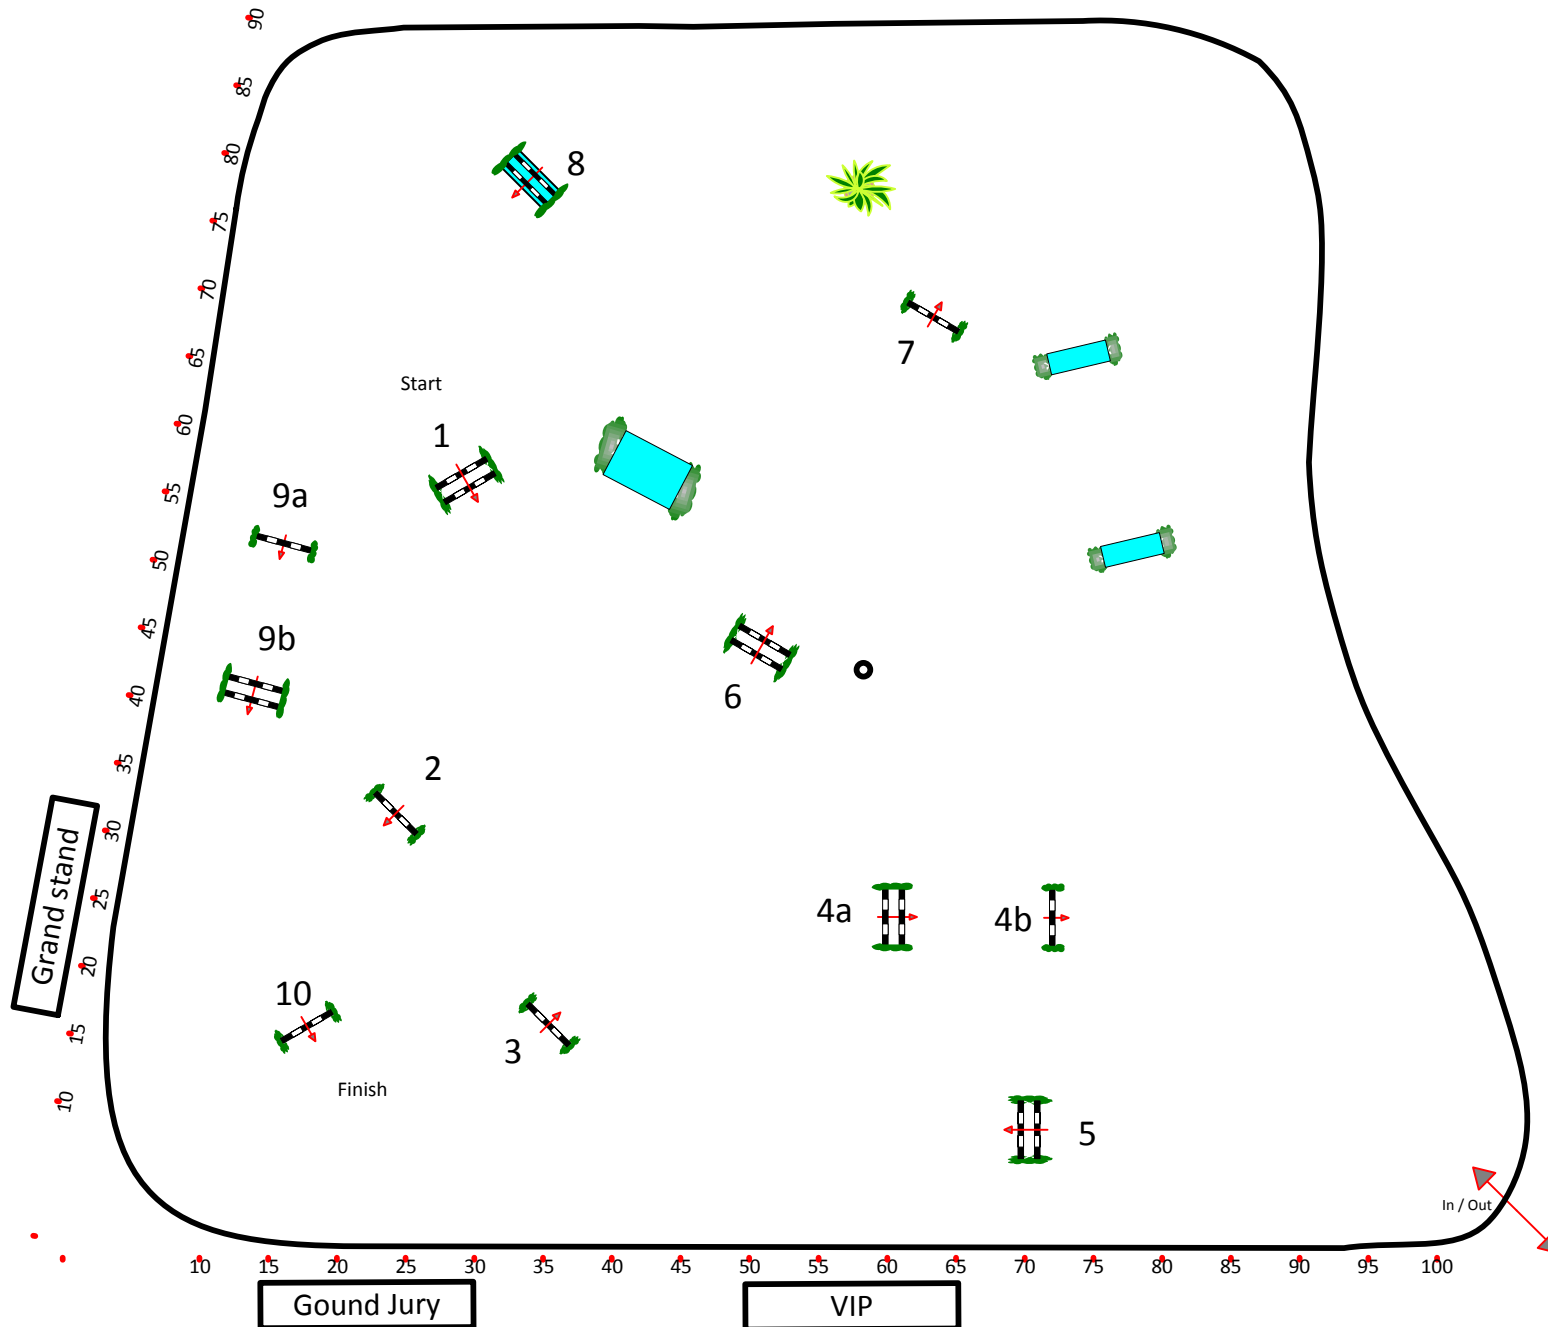

Šamorin Postbank arena (nr 2)

Class No.: 41

Competition against the clock

Thursday, 21 .8. 2014

Start: 9:00

Table: A
 National RG:
 FEI RG / Art. 238.2.1
 Height: 1.30 m

Speed: 350 m/min

Length: 380 m
 Time allowed: 66 sec
 Time limit: 132 sec

Obstacles: 10
 Efforts: 12
 Penalty sec
 Closed combination:

1st Jump-off:

Length: 0 m
 Time allowed: 0 sec
 Time limit: 0 sec

2nd Jump-off:

Length: 0 m
 Time allowed: 0 sec
 Time limit: 0 sec

Course Designer
 Christa Jung