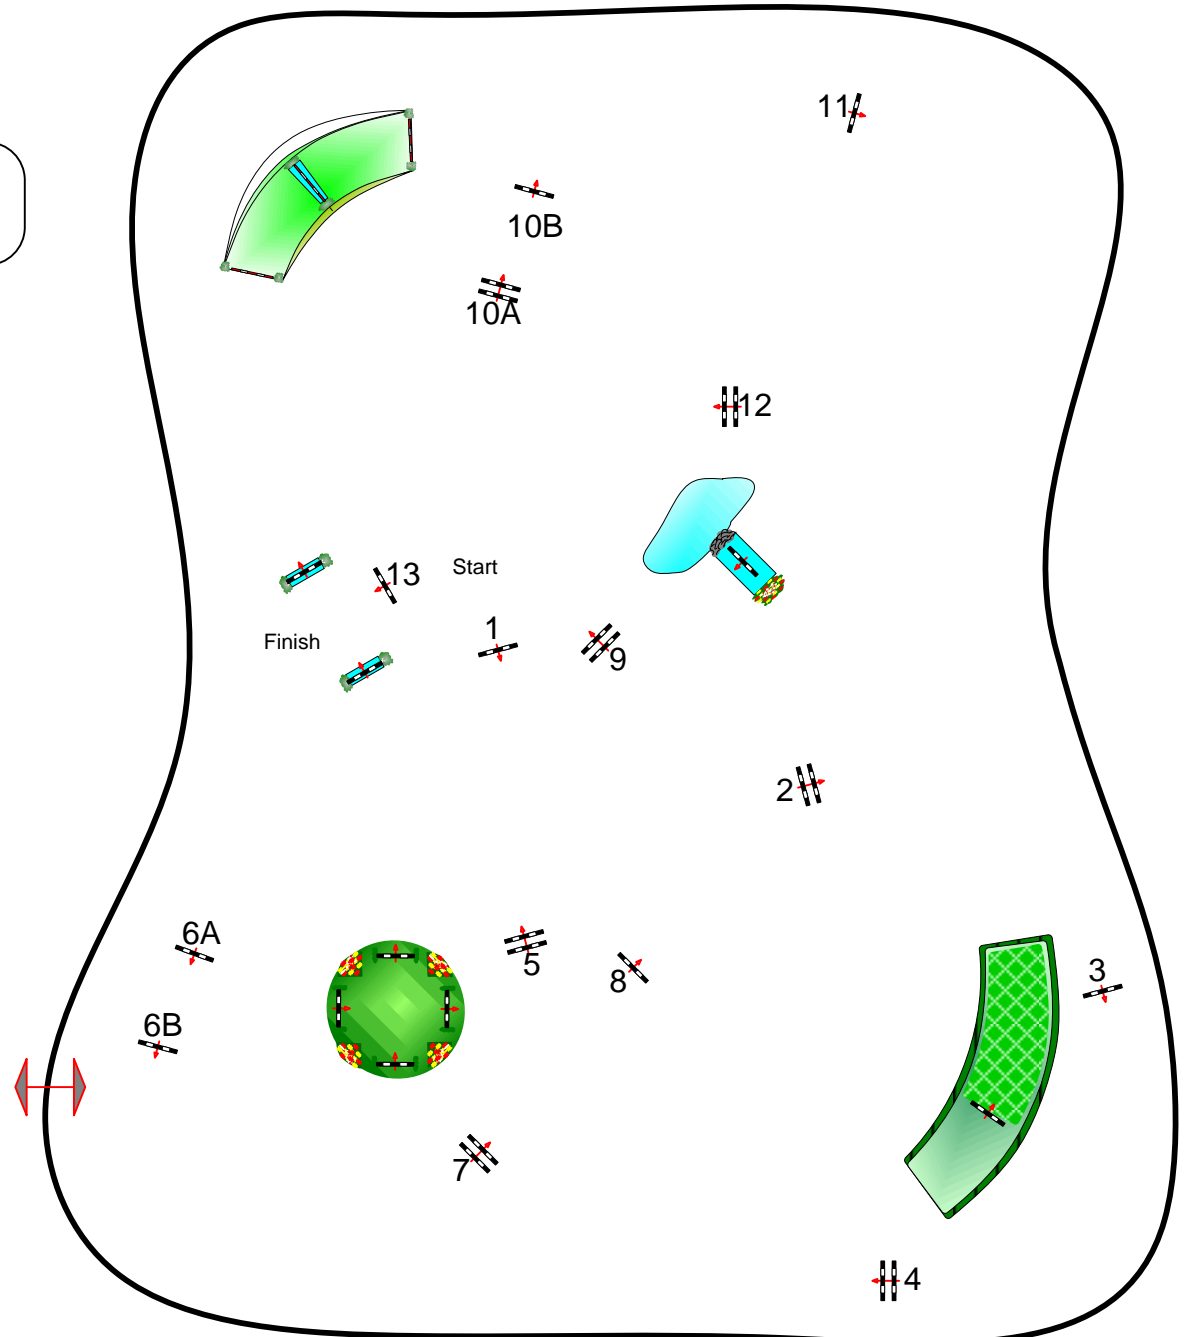

FEI RG / Art. 238.2.1

Height: 1,35 m

Speed: 375 m/min

Length: 590 m

Time allowed: 95 sec

Time limit: 190 sec

Obstacles: 1 TO 13

Efforts: 15

Penalty sec

Closed combination:

:

Length: 0 m

Time allowed: 0 sec

Time limit: 0 sec

GRASS
STADIUM

Luc Musette (Bel)
Mehves Trak (Tur)
Magdolna Erdelyi (Hun)
Javier Ibarra (Arg)