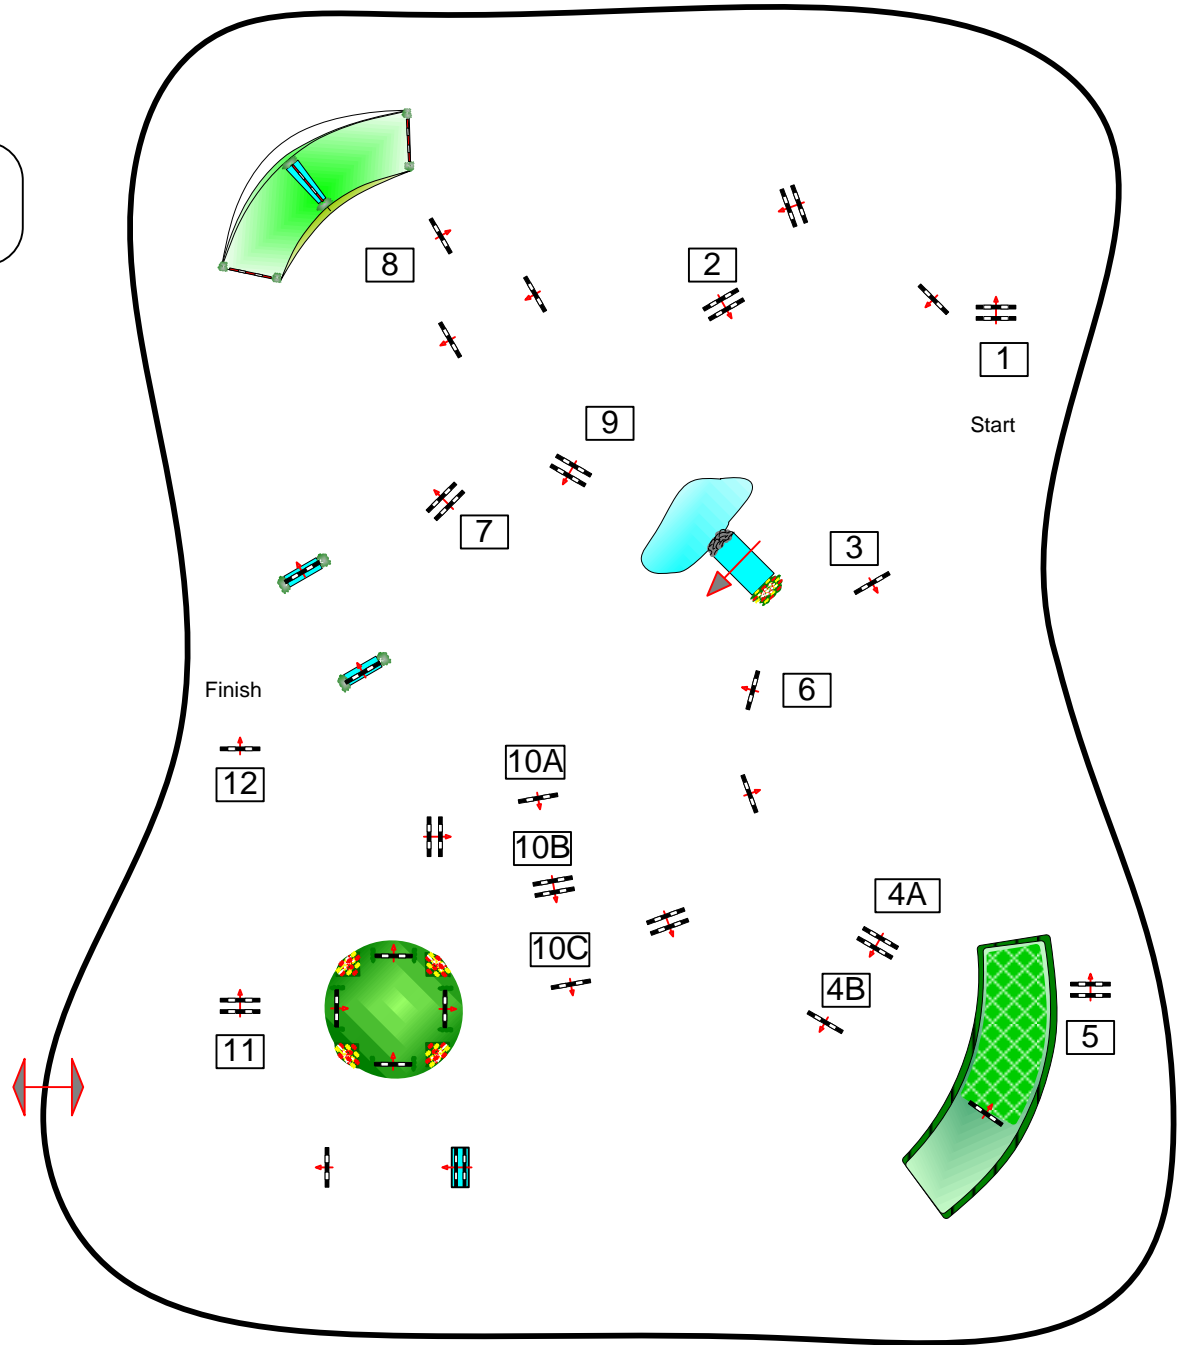

CSI 3 *** Samorin.2014

Class No.: S 46

LADIES TOUR

Competition with one jump-off

dimanche 24 août 2014

Start: 0:00

Table: A

National RG:

FEI RG / Art. 238.2.2

Height: 1,40 m

Speed: 375 m/min

Length: 570 m

Time allowed: 92 sec

Time limit: 184 sec

Obstacles: 1 TO 12

Efforts: 15

Penalty sec

Closed combination:

1st Jump-off: 11.12.10AB.5.6.3.4A

Length: 350 m

Time allowed: 56 sec

Time limit: 112 sec

GRASS
STADIUM

Luc Musette (Bel)
Mehves Trak (Tur)
Magdolna Erdelyi (Hun)
Javier Ibarra (Arg)