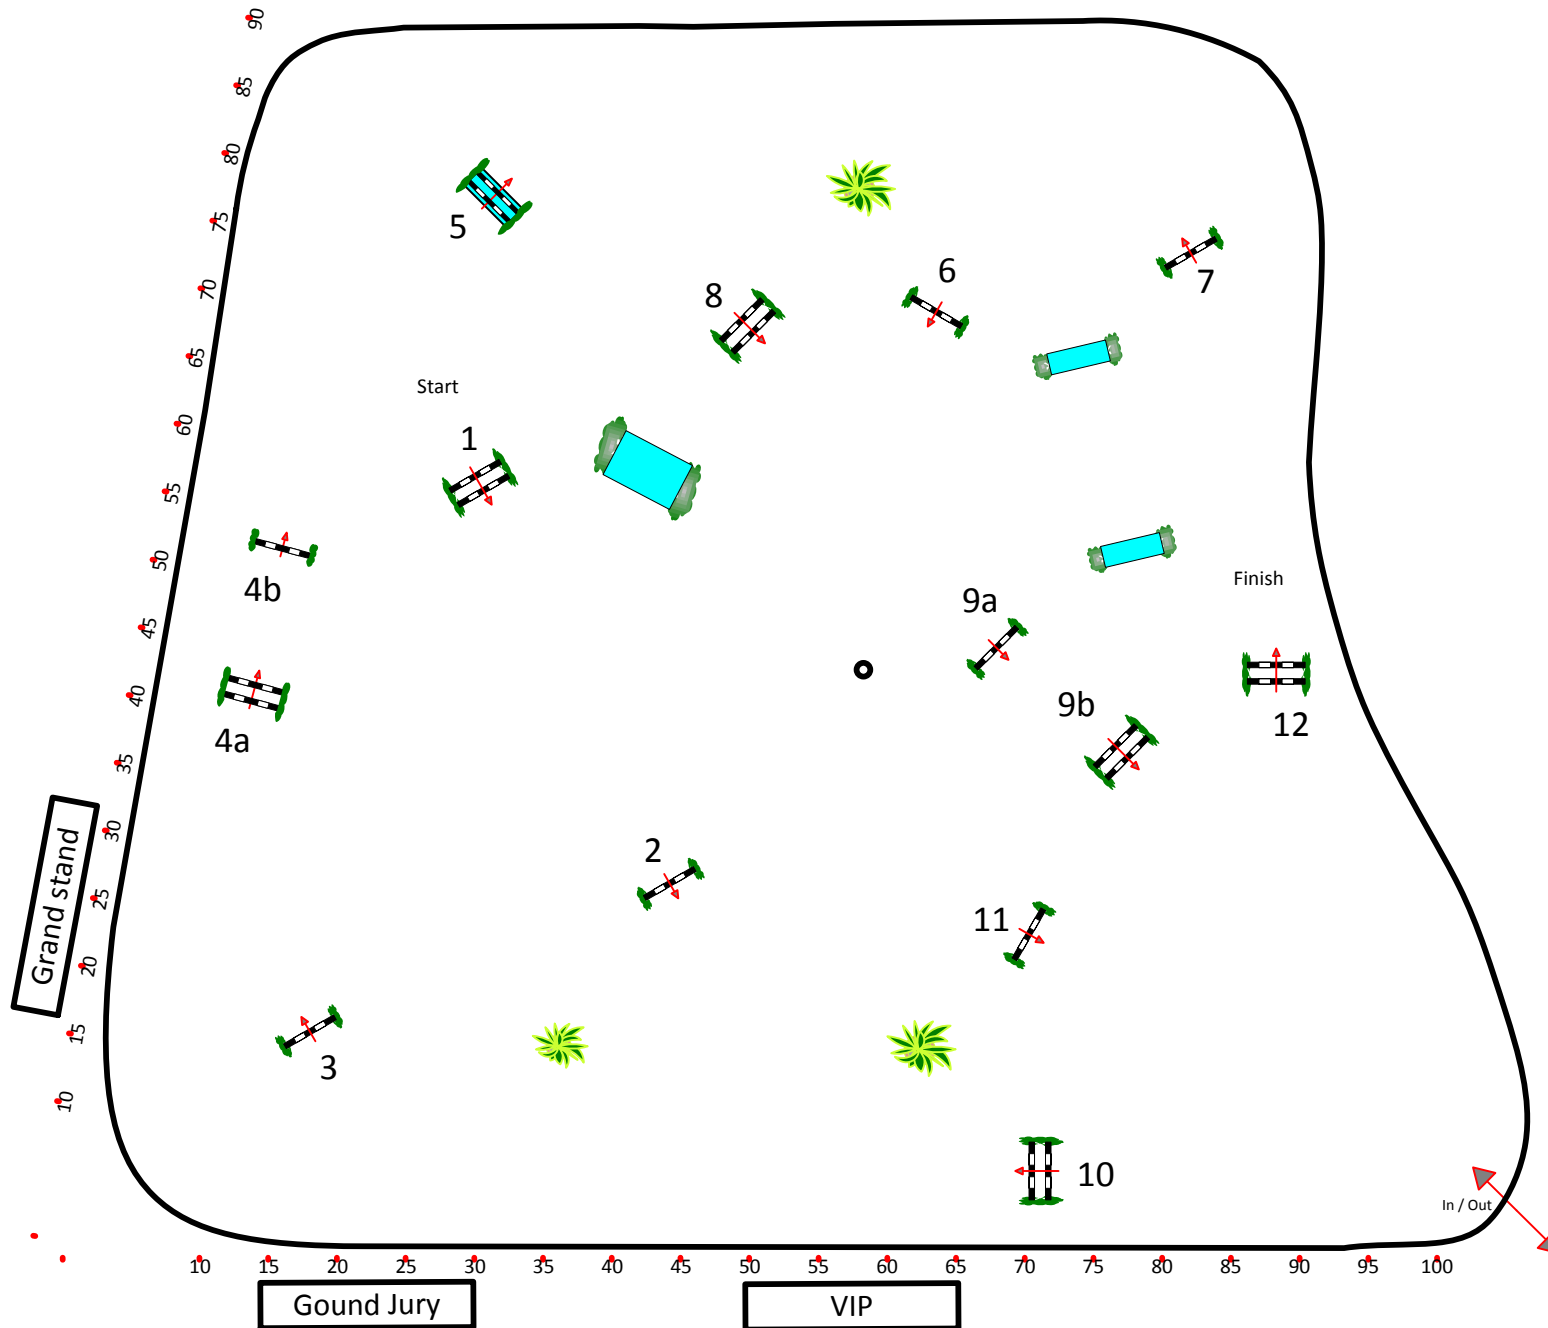

Šamorin Postbank arena (nr 2)

Course Designer
Christa Jung

Class No.: 65

Competition against the clock

Thursday, 21.8.2014

Start: 12:00

Table: A
National RG:
FEI RG / Art. 238.2.1
Height: 1.30/ 1.35 m

Speed: 375 m/min

Length: 485 m
Time allowed: 78 sec
Time limit: 156 sec

Obstacles: 12
Efforts: 14
Penalty sec
Closed combination:

1st Jump-off:

Length: 0 m
Time allowed: 0 sec
Time limit: 0 sec

2nd Jump-off:

Length: 0 m
Time allowed: 0 sec
Time limit: 0 sec