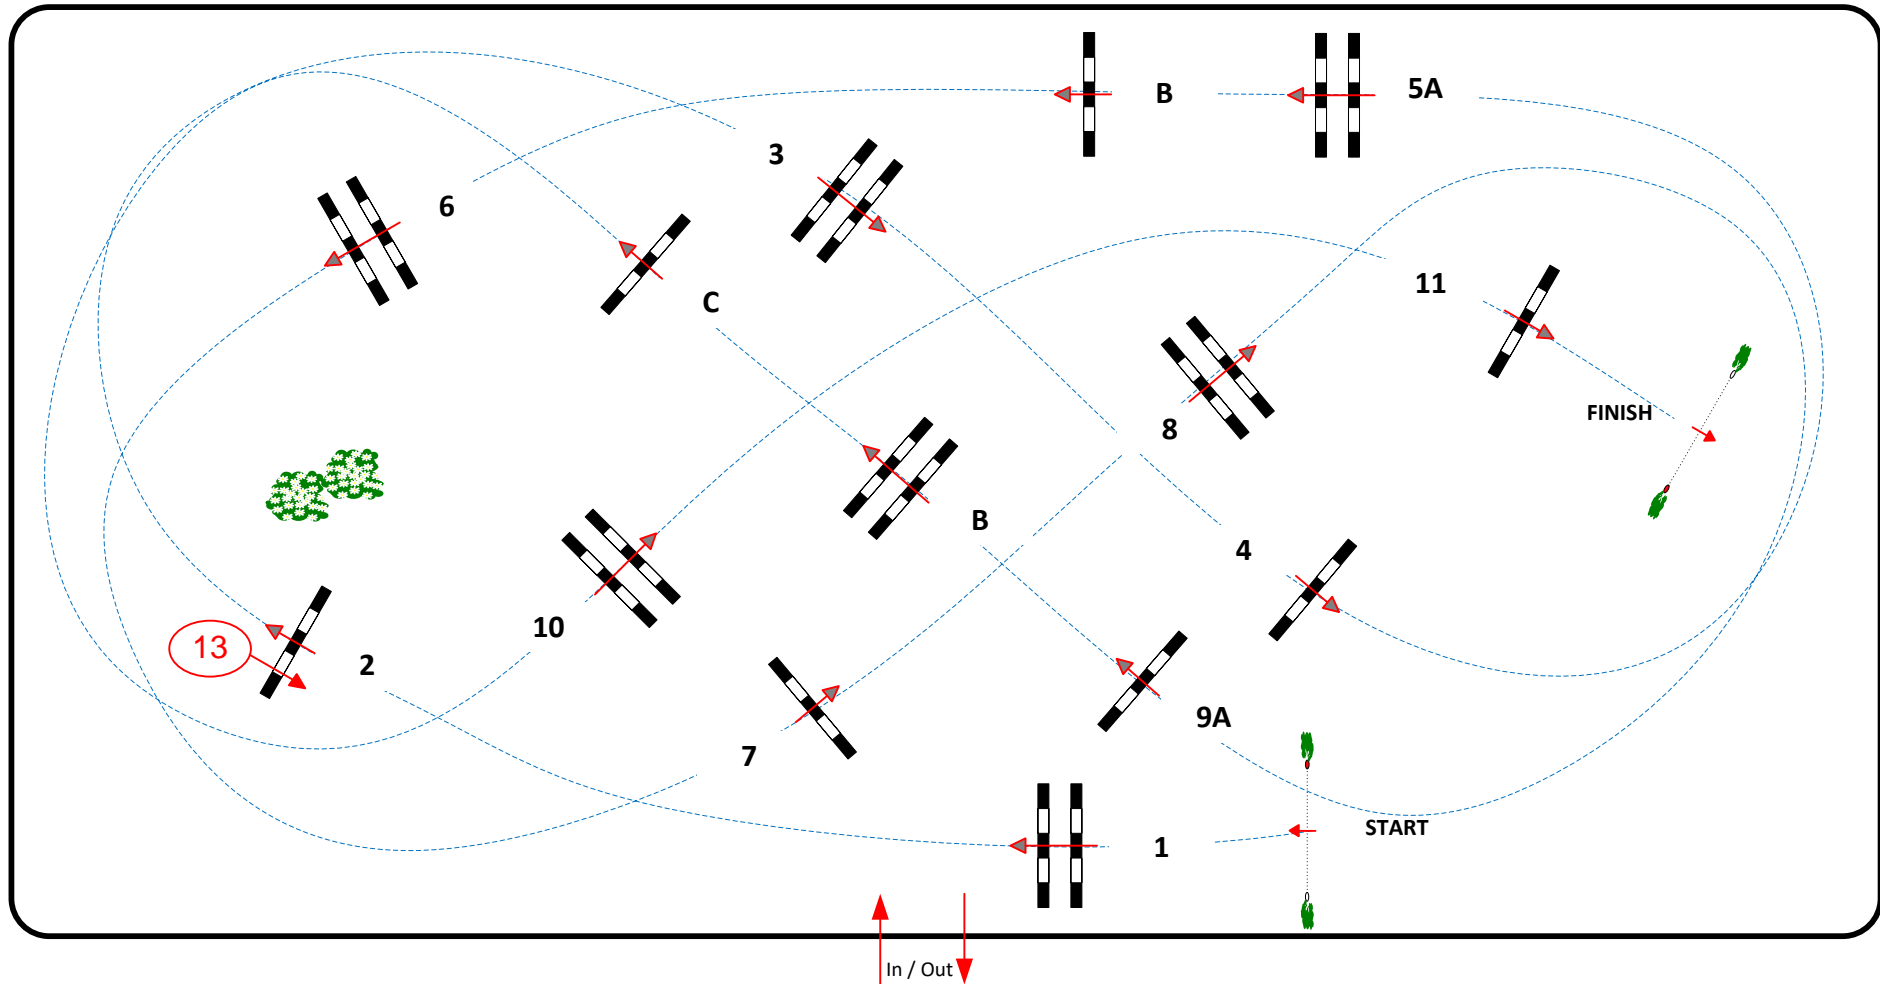

Noord Nederlands Kampioenschap klasse M

Competition with jump-off

Table: A	Speed: 350 m/min	Obstacles: 11	Jump off: 10 - 11 - 9BC - 13 - 8 - 1
FEI RG / Art. 238.2.b	Length: 450 m	Efforts: 14	Length: 220 m
Height: 1,20 m	Time allowed: 78 sec		Time allowed: 38 sec
	Time limit: 156 sec		Time limit: 76 sec

N1

J
U
R
Y

Course designer
Henk Linders

Assistant
Martin Jansman
Caroline Verhoeve
Gerdia Dolfma