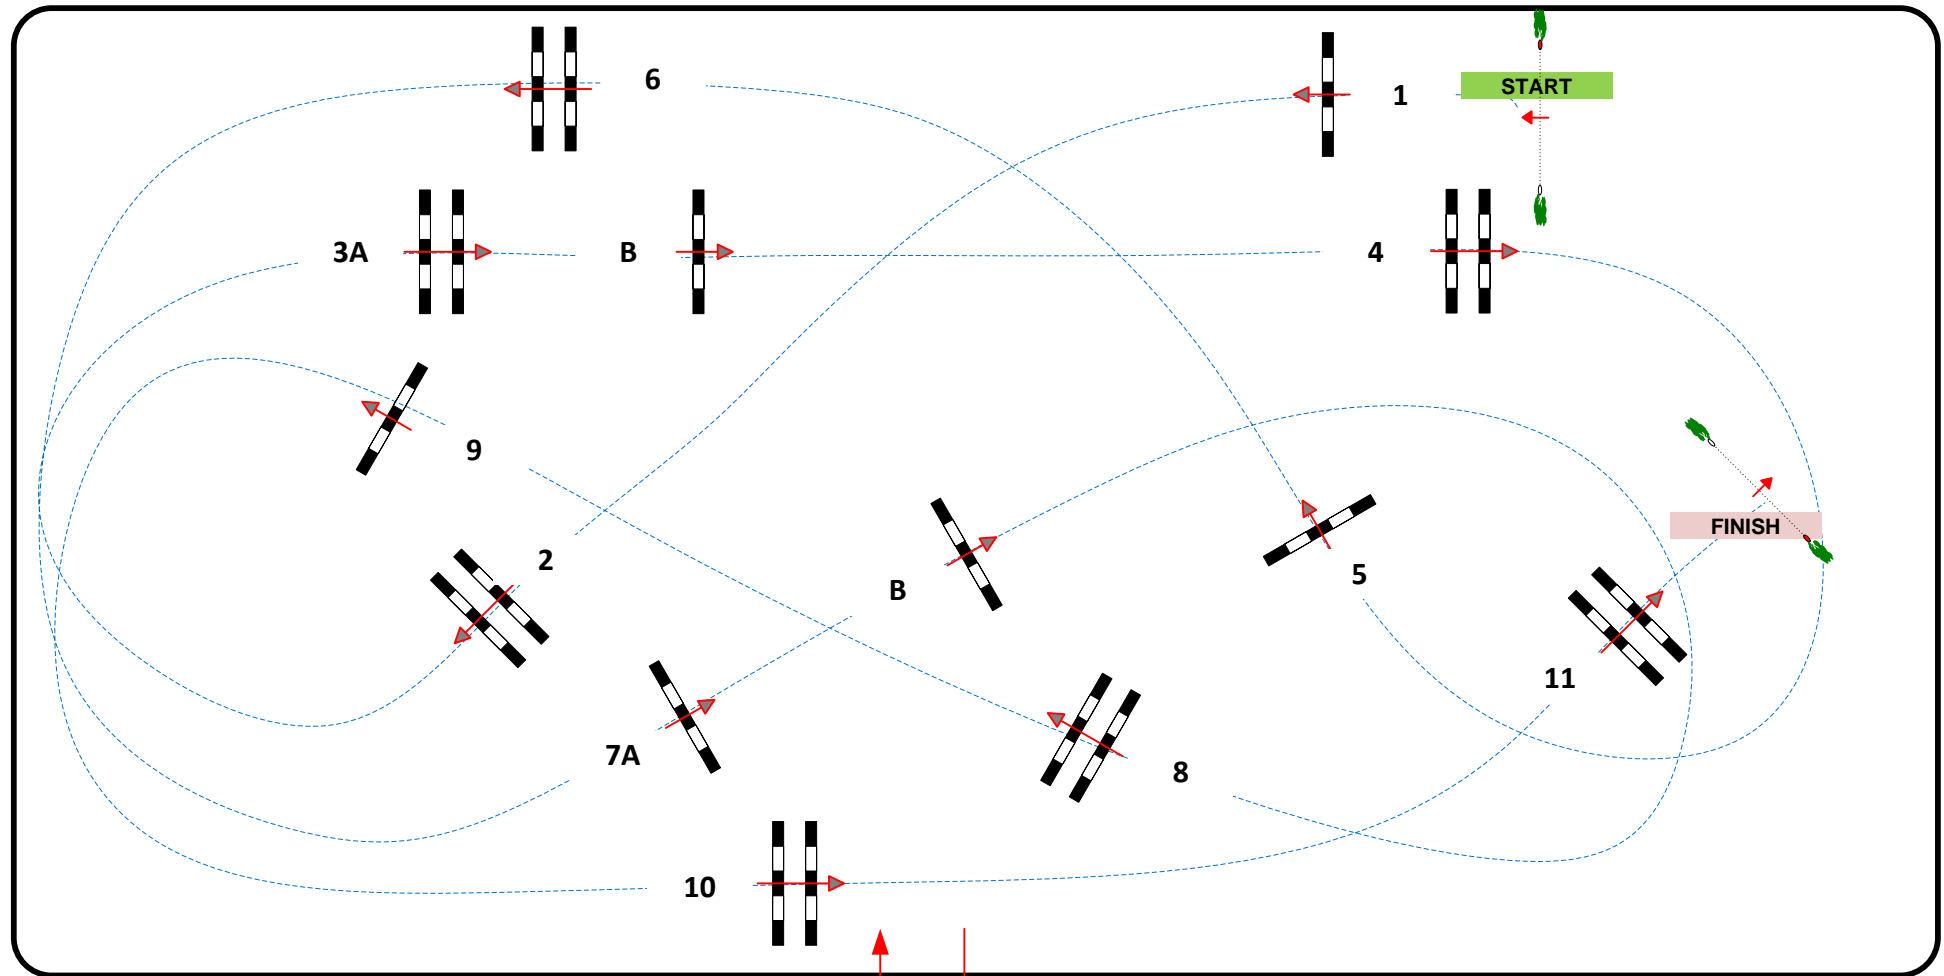

Efforts: 13

FEI RG / Art. 238.2.1

Time allowed: 76 sec

Height: 1,35 m

Time limit: 152 sec

S9

JURY

35x70