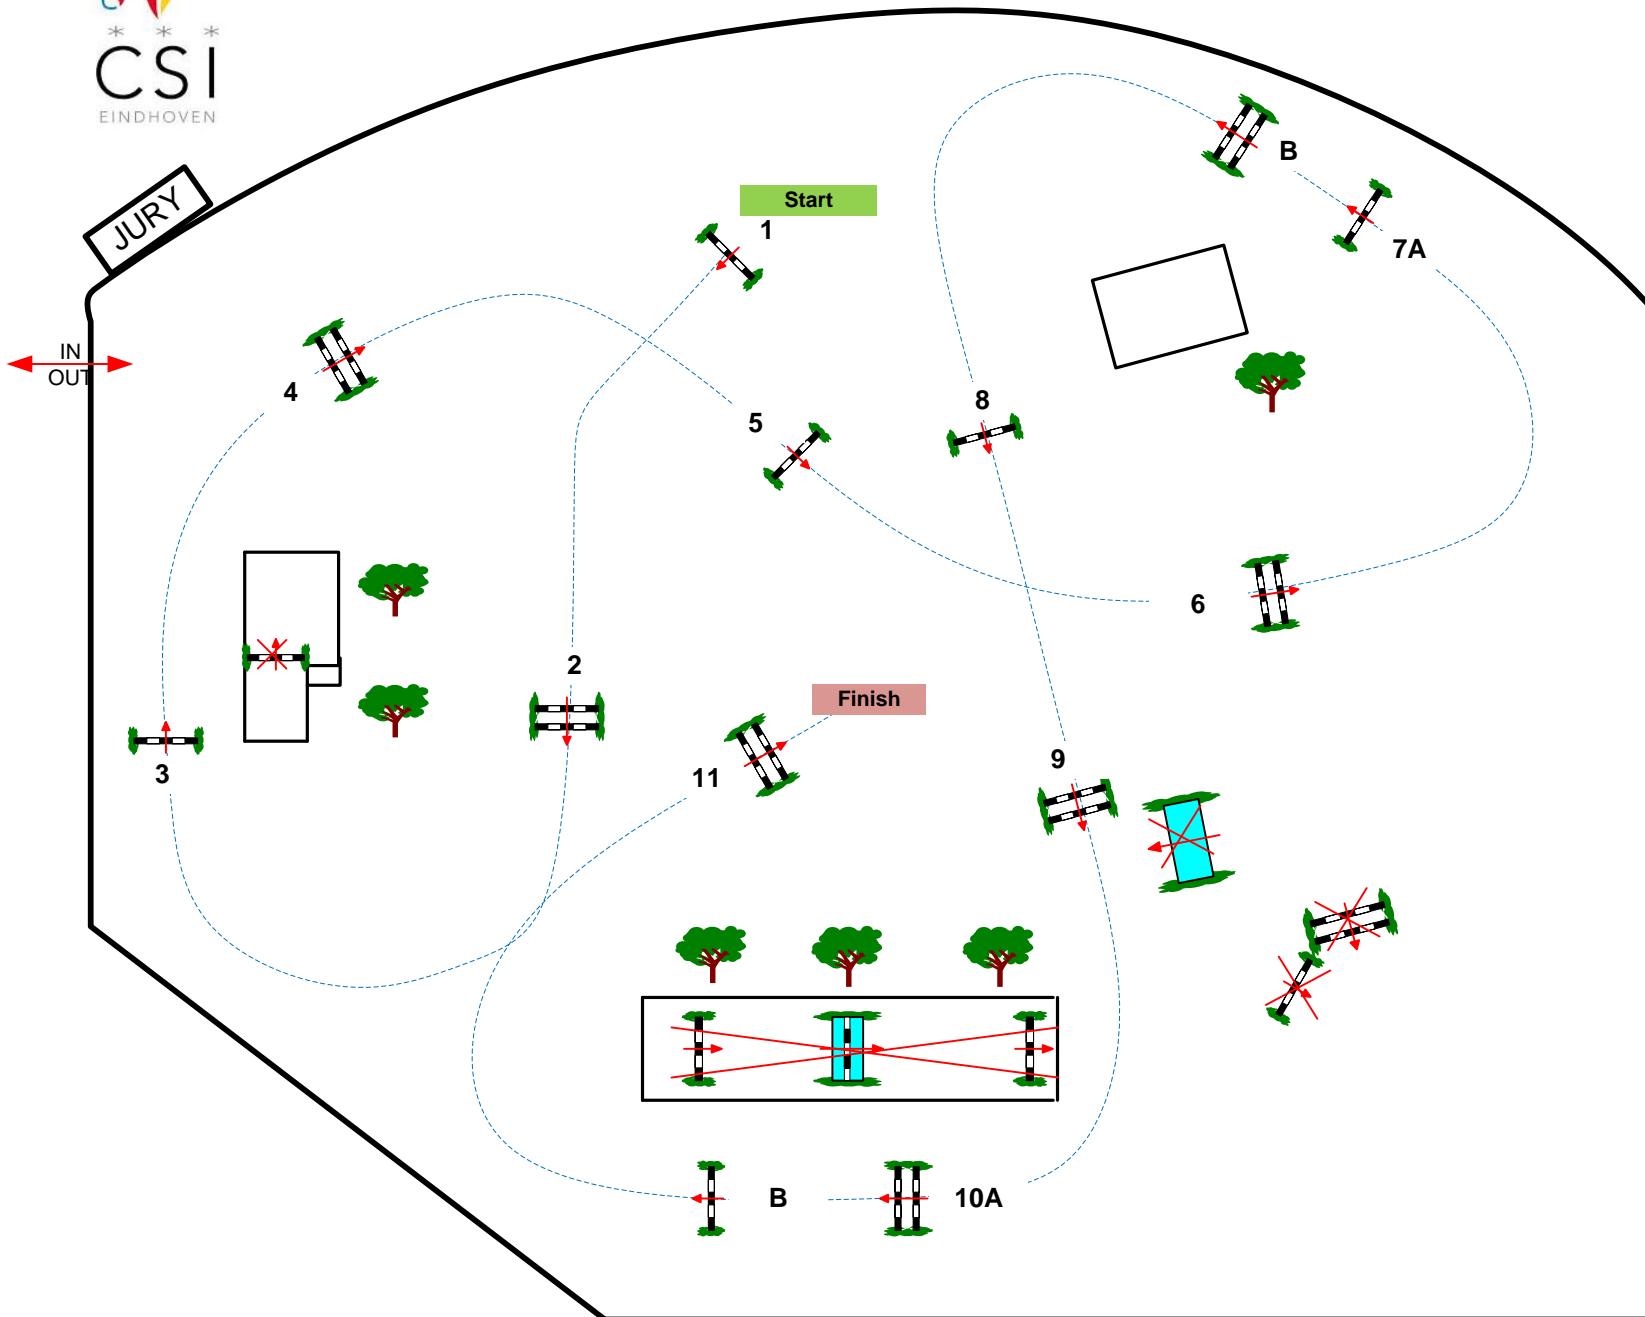

Class  
**1**

CSI\* Big Tour 1,35

Competition against the clock

donderdag 10 mei 2018

Table: A

FEI RG / Art. 238.2.1

Height: 1,35 m

Speed: 350 m/min

Length: 420 m

Time allowed: 72 sec

Time limit: 144 sec

Obstacles: 11

Efforts: 13

*Course Designer*  
*Henk Linders*  
*Assistants*  
*Peter Ronckers*  
*Marco de Jong*  
*Martin Jansman*