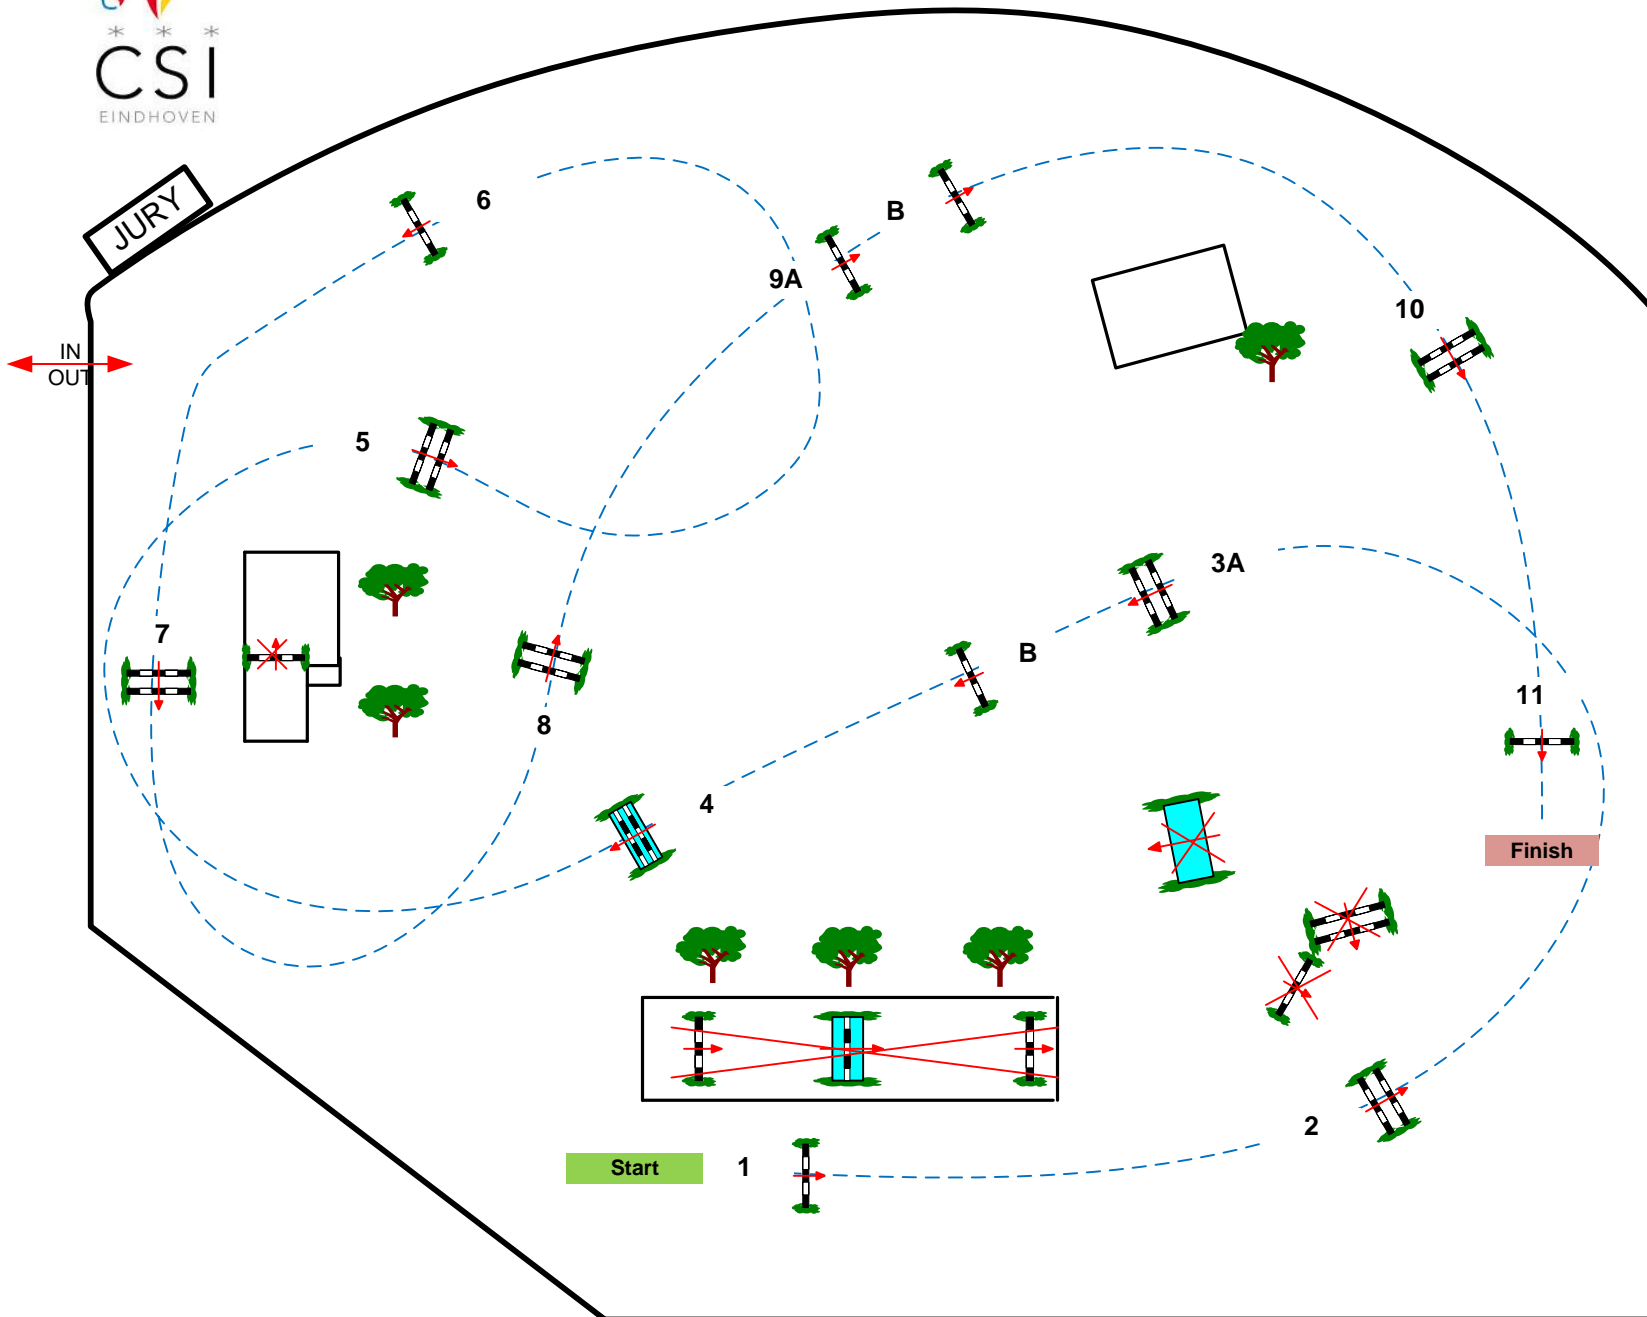

Class  
**10**

CSI Young Horses

Competition against the clock

vrijdag 11 mei 2018

Table: A

FEI RG / Art. 238.2.1

Height: 1,30 - 1,35 m

Speed: 350 m/min

Length: 480 m

Time allowed: 83 sec

Time limit: 166 sec

Obstacles: 11

Efforts: 13

Course Designer  
Henk Linders  
Assistants  
Peter Ronckers  
Marco de Jong  
Martin Jansman