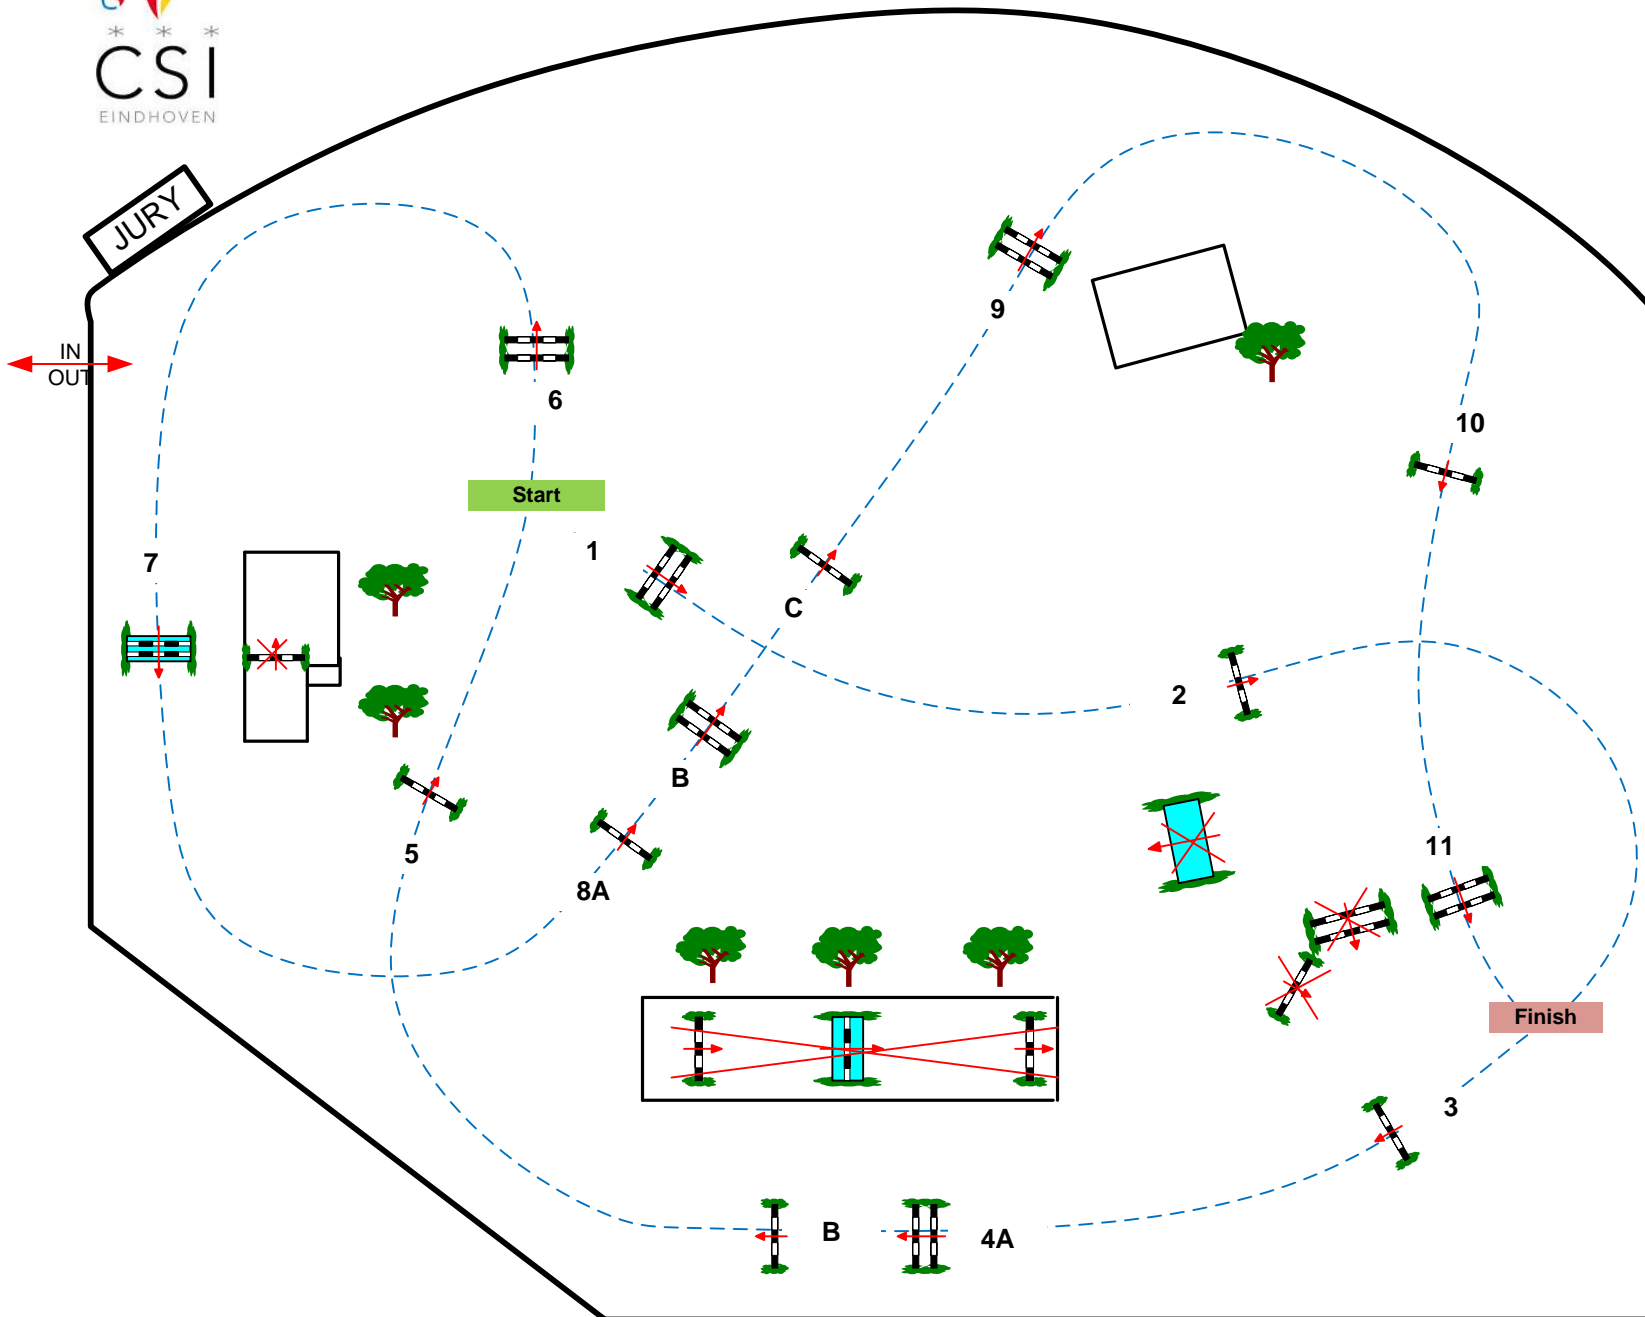

Class  
**12**

CSI Young Horses

Competition with jump-off

zaterdag 12 mei 2018

Table: A

FEI RG / Art. 238.2.2

Height: 1,30 - 1,35 m

Speed: 350 m/min

Length: 470 m

Time allowed: 81 sec

Time limit: 162 sec

Obstacles: 11

Efforts: 14

Jump-off:

3 - 4A - 5 - 7 - 8AB - 9

Length: 270 m

Time allowed: 47 sec

Time limit: 94 sec

Course Designer  
Henk Linders  
Assistants  
Peter Ronckers  
Marco de Jong  
Martin Jansman