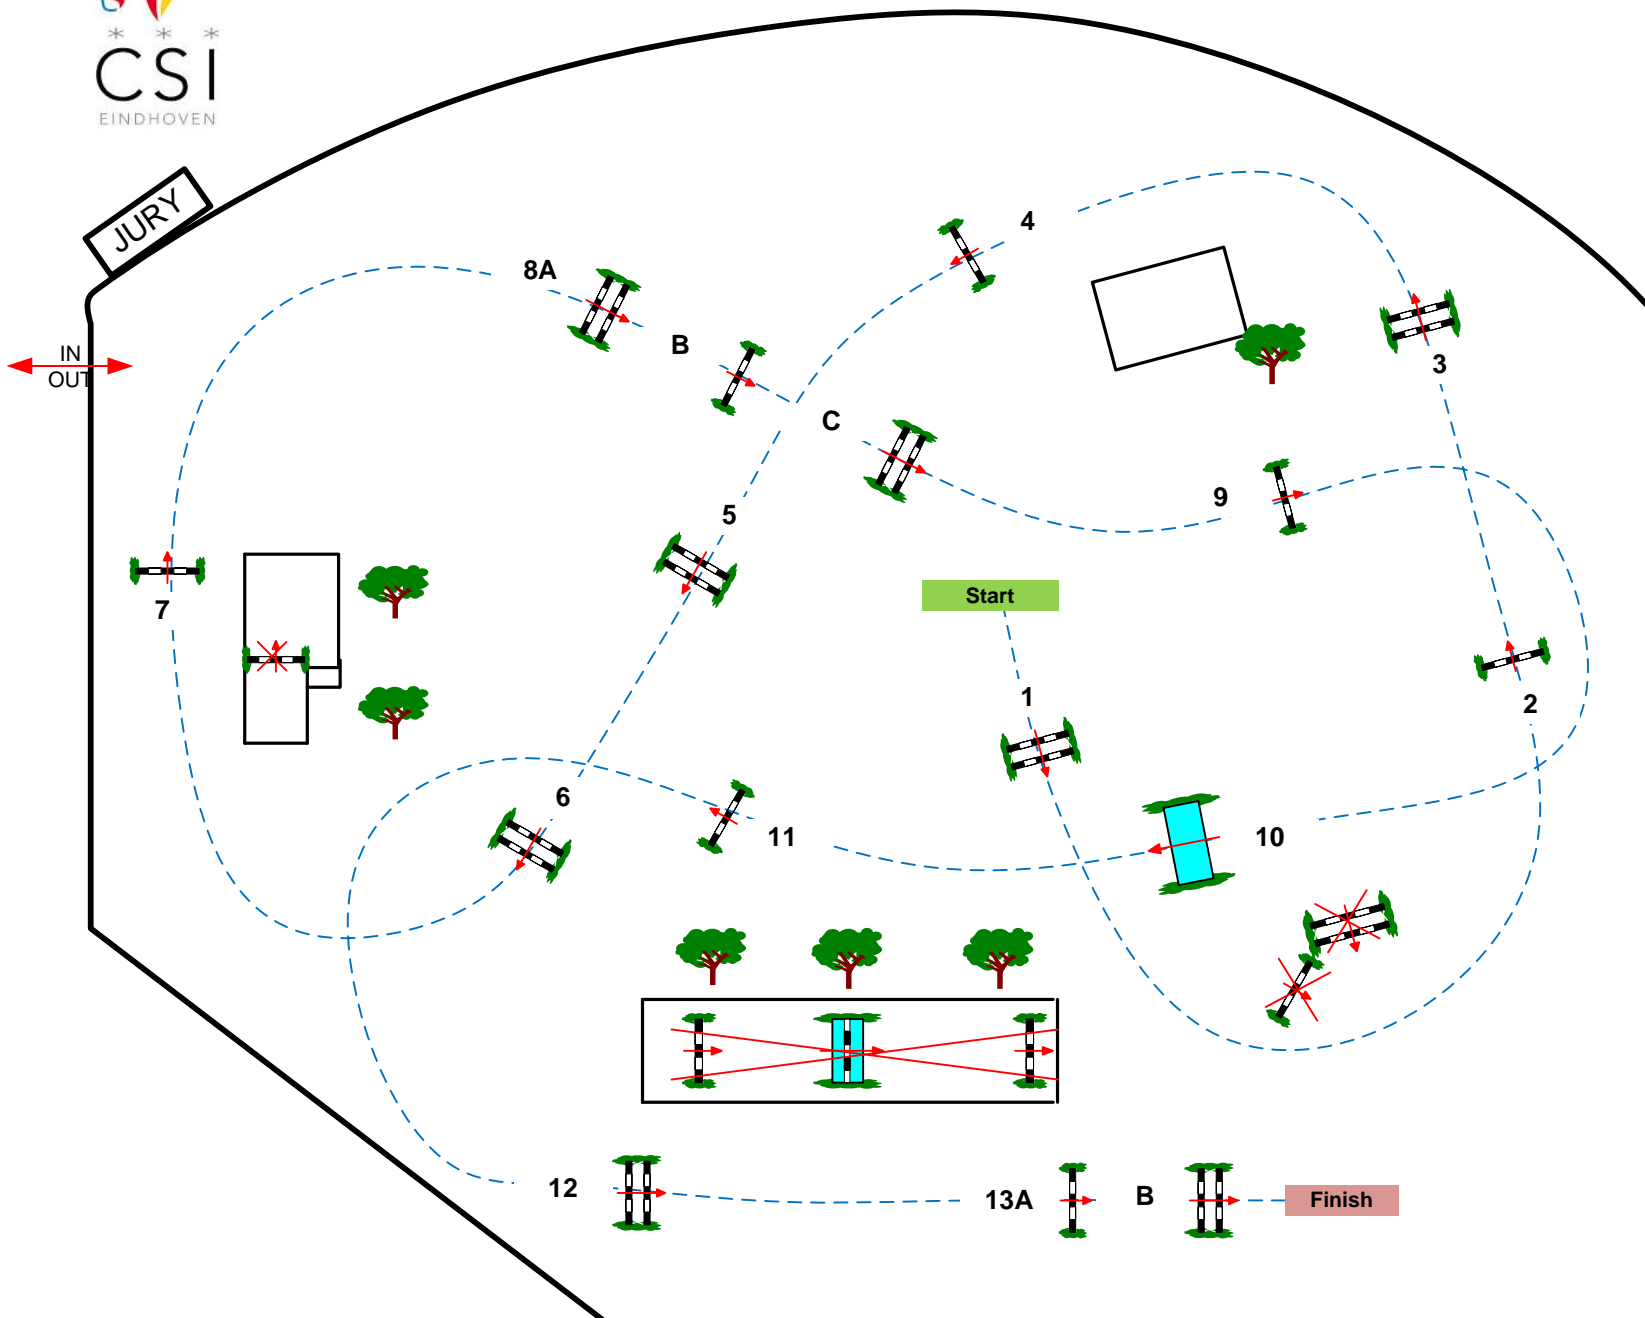

Class
18

VDL-groep Grand Prix of Eindhoven

Competition with jump-off

zondag 13 mei 2018

Table: A
FEI RG / Art. 238.2.2
Height: 1,55 m

Speed: 375 m/min

Length: 0 m
Time allowed: 0 sec
Time limit: 0 sec

Obstacles: 13
Efforts: 16

Jump-off:
1 - 2 - 5 - 8AB - 11 - 12 - 13B
Length: 340 m
Time allowed: 55 sec
Time limit: 110 sec

Course Designer
Henk Linders
Assistants
Peter Ronckers
Marco de Jong
Martin Jansman