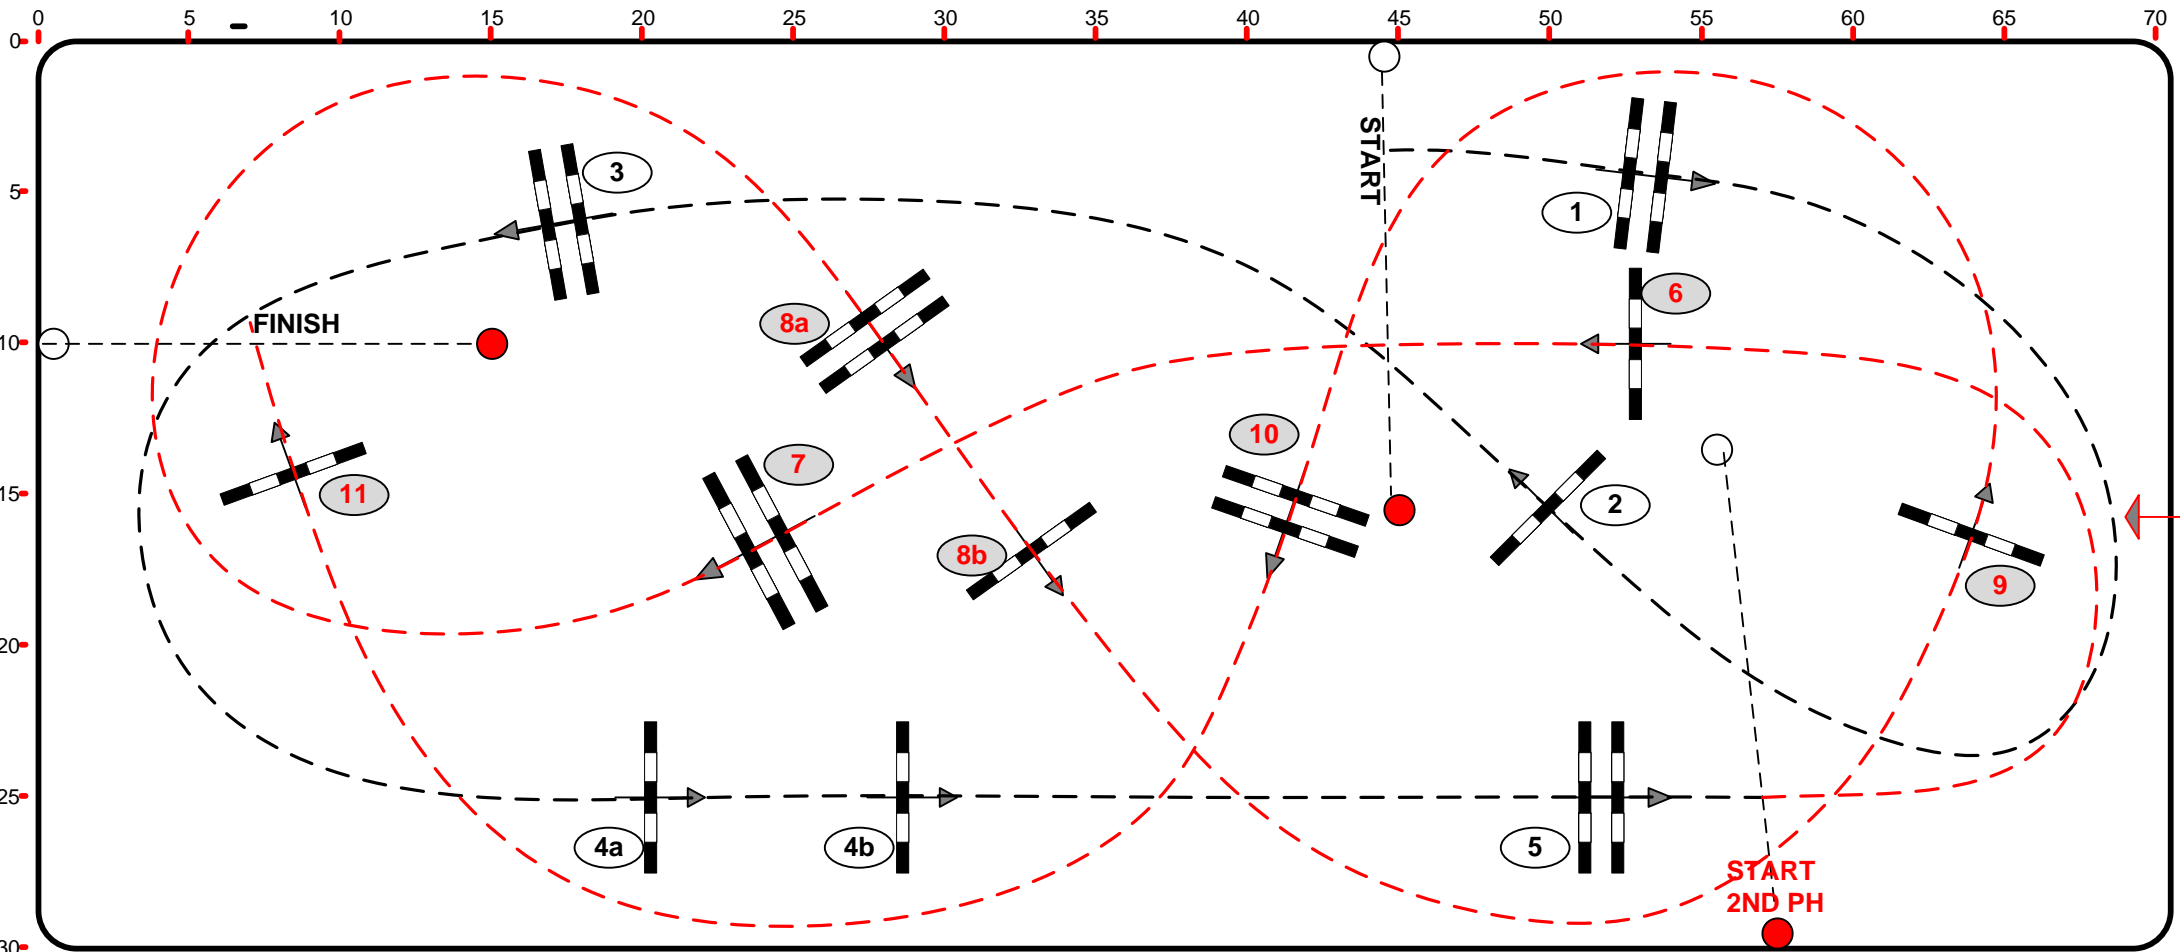

Jump-Off : 6.7.8a.8b.9.10 &11

Length: 175 m

Efforts: 6

6

Length: 265 m

FEI RG / Art. 274.5.6

Time allowed: 30 sec

Time allowed: 46 sec

Height: 1,40 m

Time limit: 60 sec

Time limit: 92 sec

70 x 30 m

C.D. Santiago Varela & Team

JURY