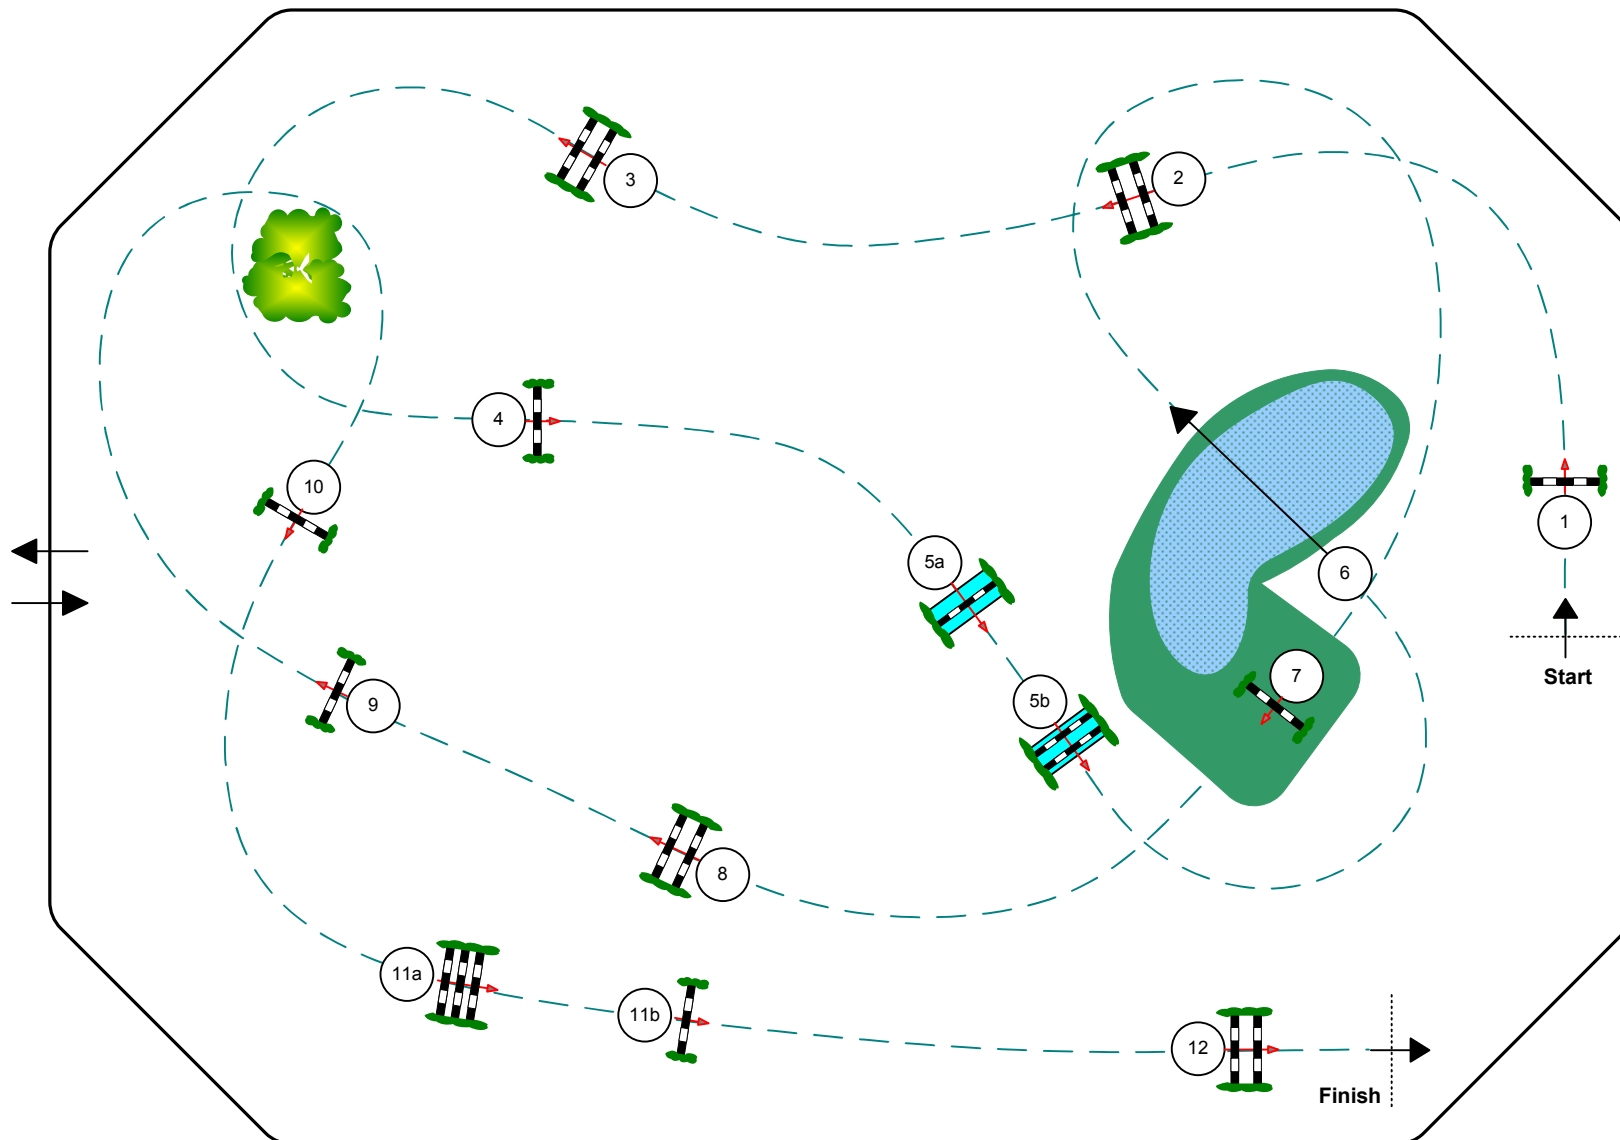

Class No.: 18

Speed & Handy Class

Competition against the clock

17. April 2010

Start: 16:30

Table: C	
National RG:	
FEI RG / Art. 239 / 263	
Height: 1.35 - 1.40 m	
Speed:	350 m/min
Length:	0 m
Time allowed:	0 sec
Time limit:	0 sec
Obstacles:	12
Efforts:	14
Penalty sec	4
Jump-off:	
Length:	0 m
Time allowed:	0 sec
Time limit:	0 sec

**Course Designer:** Rolf Lüdi (SUI)

Arena: 84 x 58 m 