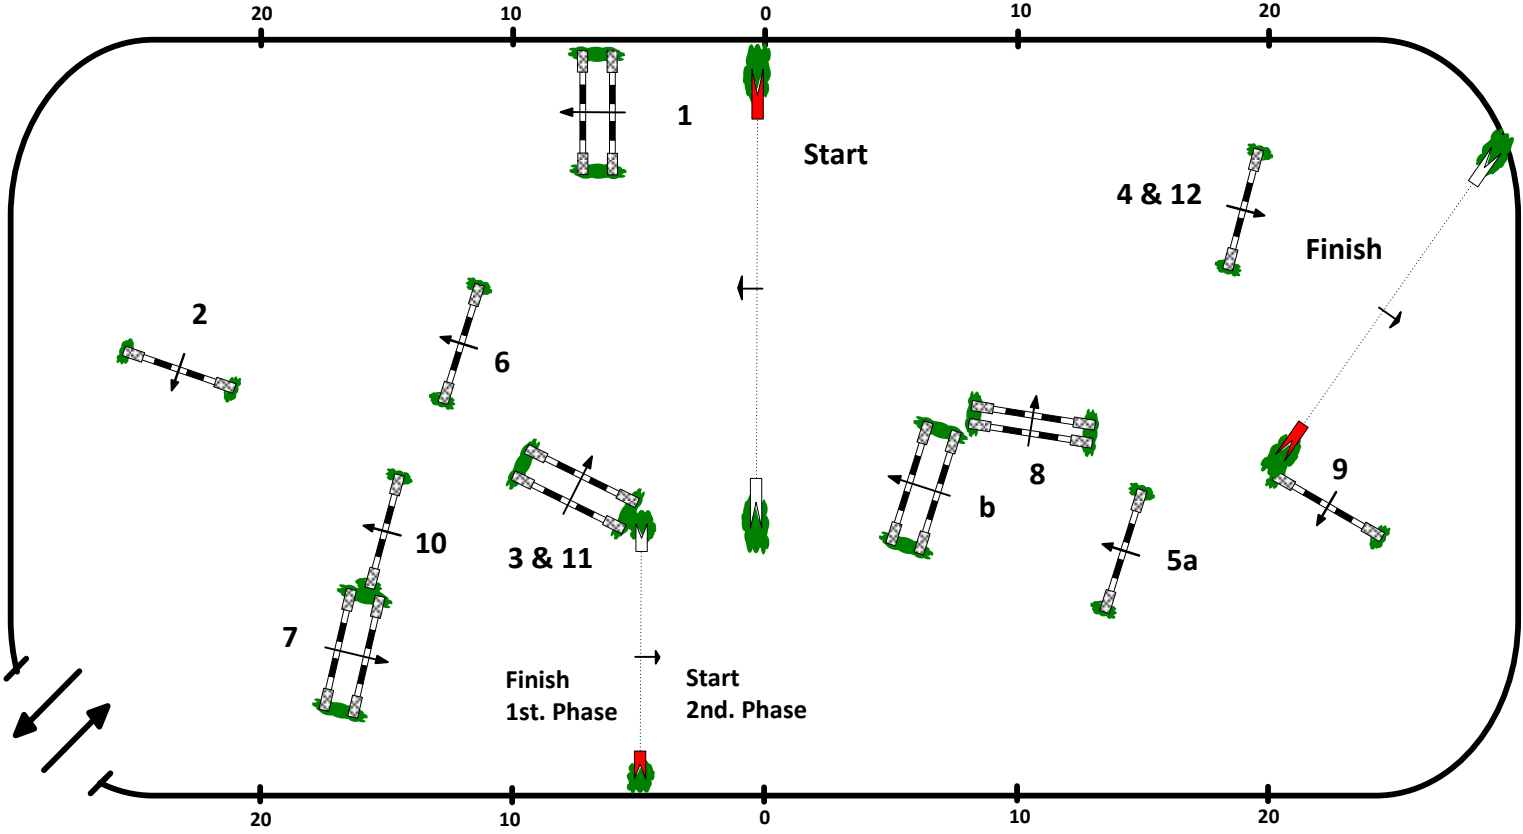

HELSINKI INTERNATIONAL
UB HORSE SHOW 2011
20.-23.10.
 

Class No.: 01 **INTERNATONAL WELCOME 1.40 m** **TWO PHASES** **Friday, October 21, 2011**

Table: A	1st. Phase (1 to 7) :	2nd. Phase (8 to 12) :
	Length: 210 m	Length: 180 m
Article : 274.5.3	Time allowed: 39 sec	Time allowed: 34 sec
Height: 1.40 m	Time limit: 78 sec	Time limit: 68 sec

Course Designer : Guilherme Jorge (BRA)