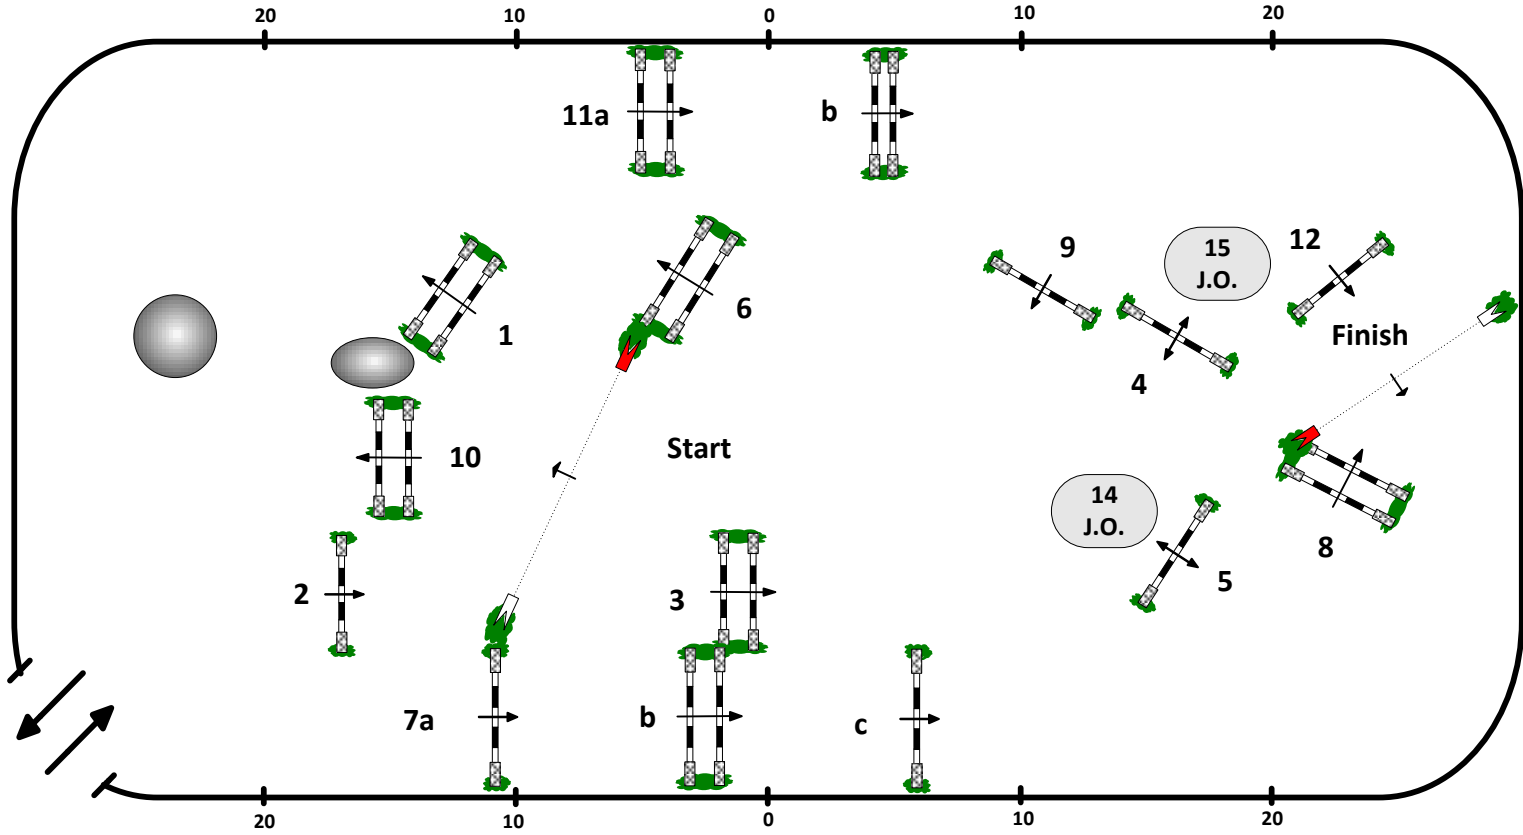

  
**HELSINKI INTERNATIONAL**  
**UB HORSE SHOW** 2011  
 20.-23.10.  

**Class No.: 10**      **ROLEX FEI WORLD CUP TM**      **1 JUMP-OFF**      **Sunday, October 23, 2011**

<b>Table: A</b>	<b>Speed: 350 m/min</b>	<b>Obstacles: 12</b>	<b>Jump-off: 14-15-1-7a-7b-9-10-11b</b>
<b>FEI Art. : 238.2.2</b>	<b>Length: 395 m</b>	<b>Efforts: 15</b>	<b>Length: 270 m</b>
<b>Height: 1.60 m</b>	<b>T. allowed: 68 sec</b>		<b>T. allowed: 47 sec</b>
	<b>T. limit: 136 sec</b>		<b>T. limit: 94 sec</b>

**Course Designer : Guilherme Jorge ( BRA )**