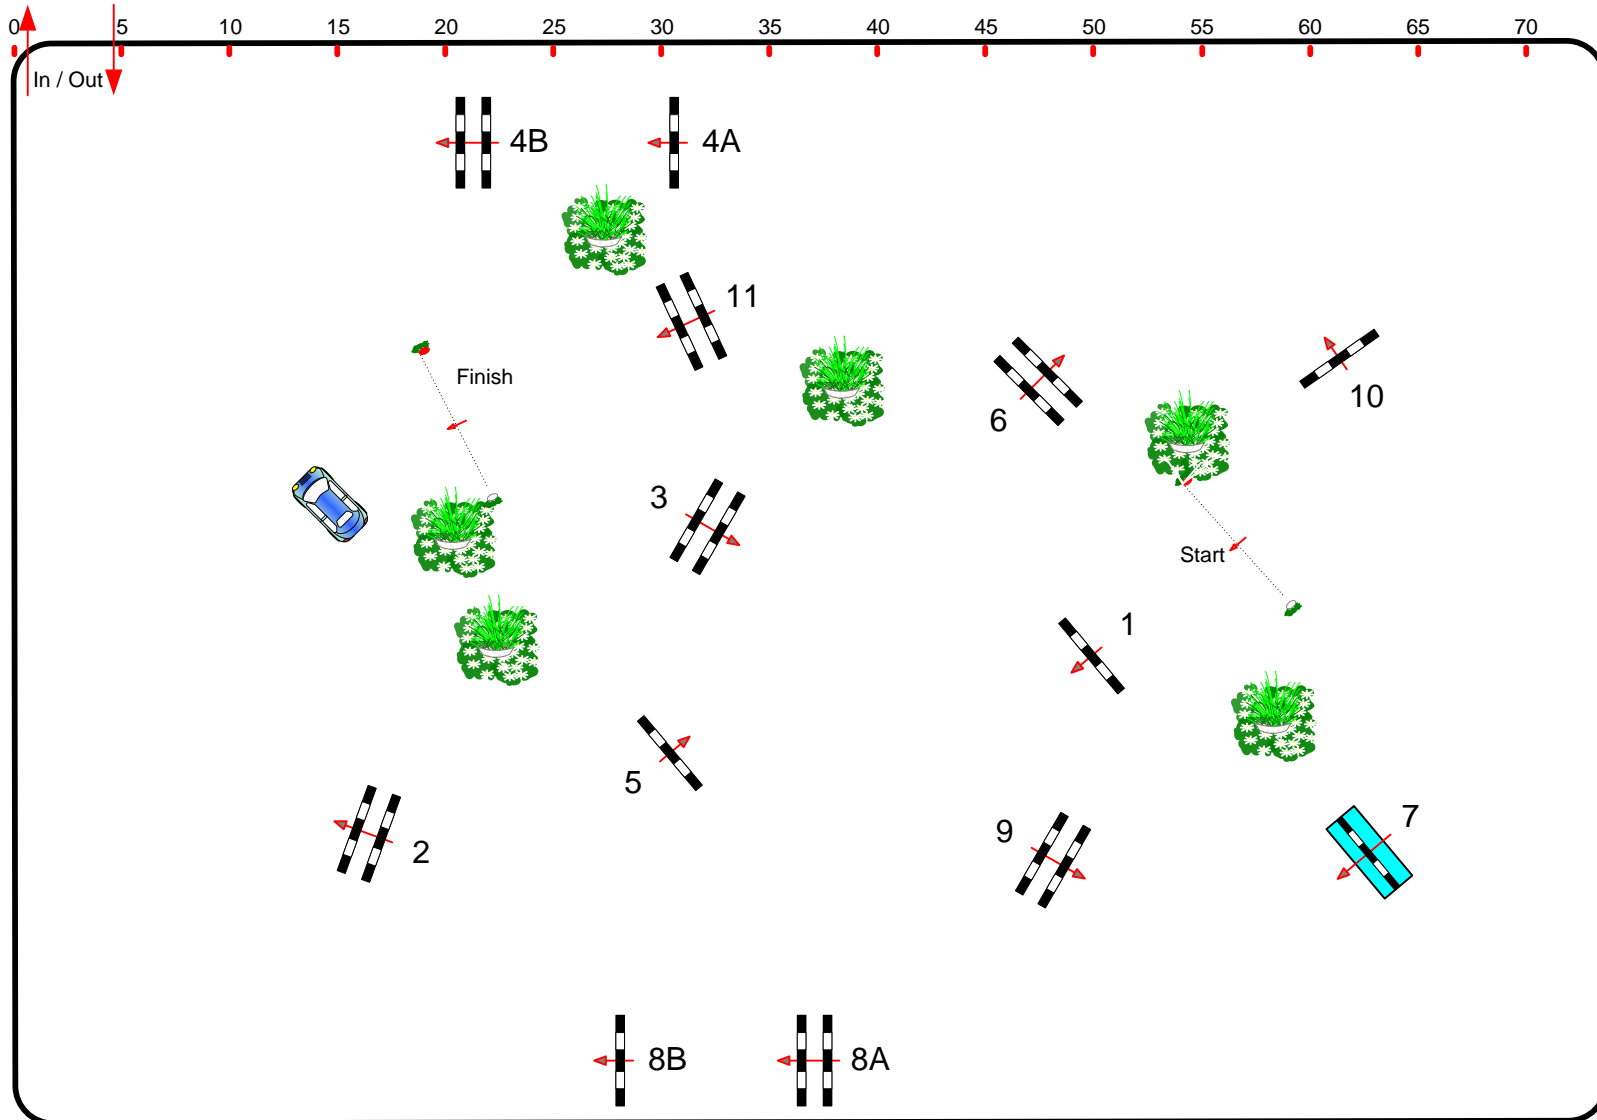

# ATHINA ONASSIS HORSE SHOW

Class No.: 2.1 / 2.2 AMATEUR  
samedi 3 septembre 2011

Competition against the clock  
Start: 9:30

Table: A  
National RG:  
FEI RG / Art. 238.2.1  
Height: 1,20 / 1,30 m

Speed: 350 m/min  
Length: 460 m  
Time allowed: 79 sec  
Time limit: 158 sec

Obstacles: 1 TO 11  
Efforts: 13  
Penalty sec:  
Closed combination:

:  
Length: 0 m  
Time allowed: 0 sec  
Time limit: 0 sec

JURY

Luc Musette (Bel)  
and Team