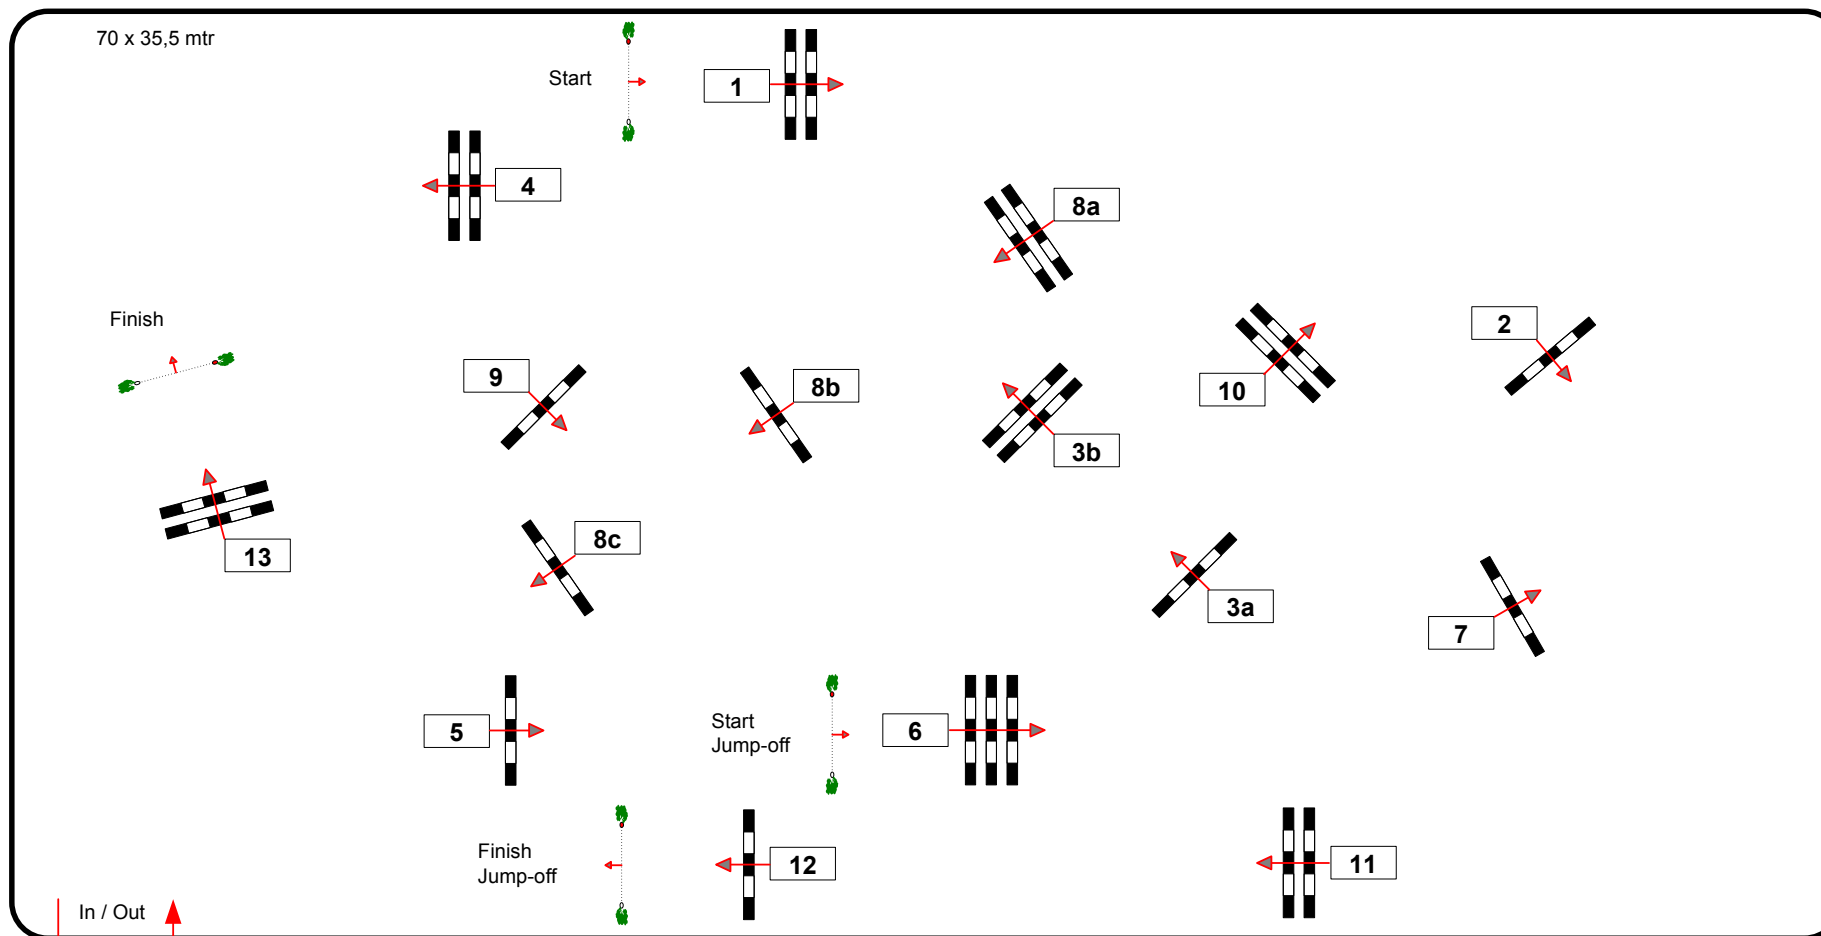

Class No.: S-7

Big Tour

Competition with one jump-off

Table: A	Speed: 350 m/min	Obstacles: 13	1st Jump-off: 6-8b-1-2-3a-3b-10-12	2nd Jump-off:
National RG:	Length: 0 m	Efforts: 16	Length: 290 m	Length: 0 m
FEI RG / Art. 238.2.2	Time allowed: 0 sec	Penalty sec:	Time allowed: 50 sec	Time allowed: 0 sec
Height: 1,45 m	Time limit: 0 sec	Closed combination:	Time limit: 100 sec	Time limit: 0 sec

Ground Jury