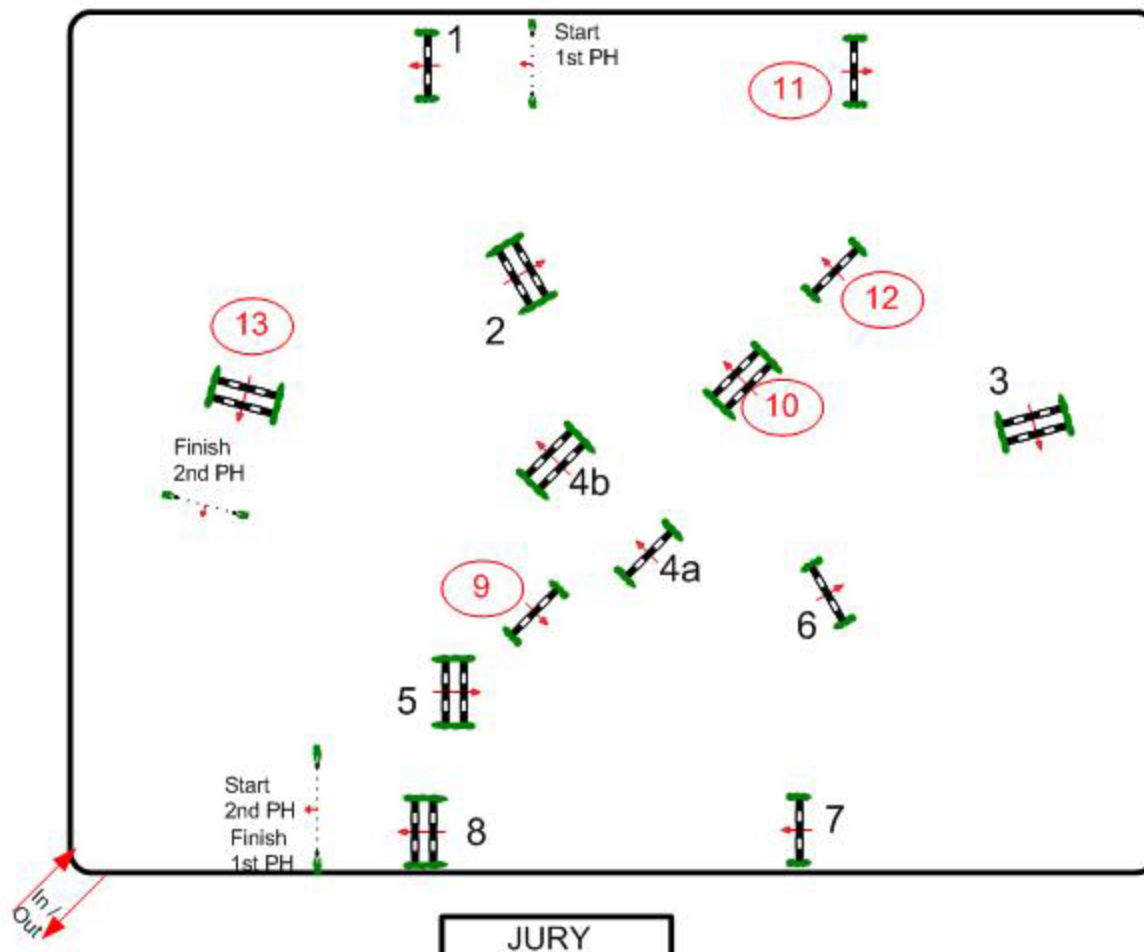

CSI 5* GCT CANNES 2012

Class No.: 1

Invitational Competition SMALL TOUR

Competition in two Phases SPECIAL

Thursday 14 June 2012

Start: 13.00

PRIX VICOMTE A

Table: A
National RG:
FEI RG / Art. 273.5
Height: 1,10-1,15 m

Speed: 350 m/min

Length: 330 m
Time allowed: 57 sec
Time limit: 114 sec

Obstacles: 8
Efforts: 9
Penalty sec
Closed combination:

2nd Phase:
9-10-11-12-13
Length: 270 m
Time allowed: 47 sec
Time limit: 94 sec

2nd Jump-off:
Length: 0 m
Time allowed: 0 sec
Time limit: 0 sec

Course Designers
Uliano Vezzani (Ita)-Serge Houtmann (Fra)

Assistants
Patrick Lefèvre - Marc Cheminat
Christophe Vifquain - Maxim D'Hooghe
Thibault De Fontenay