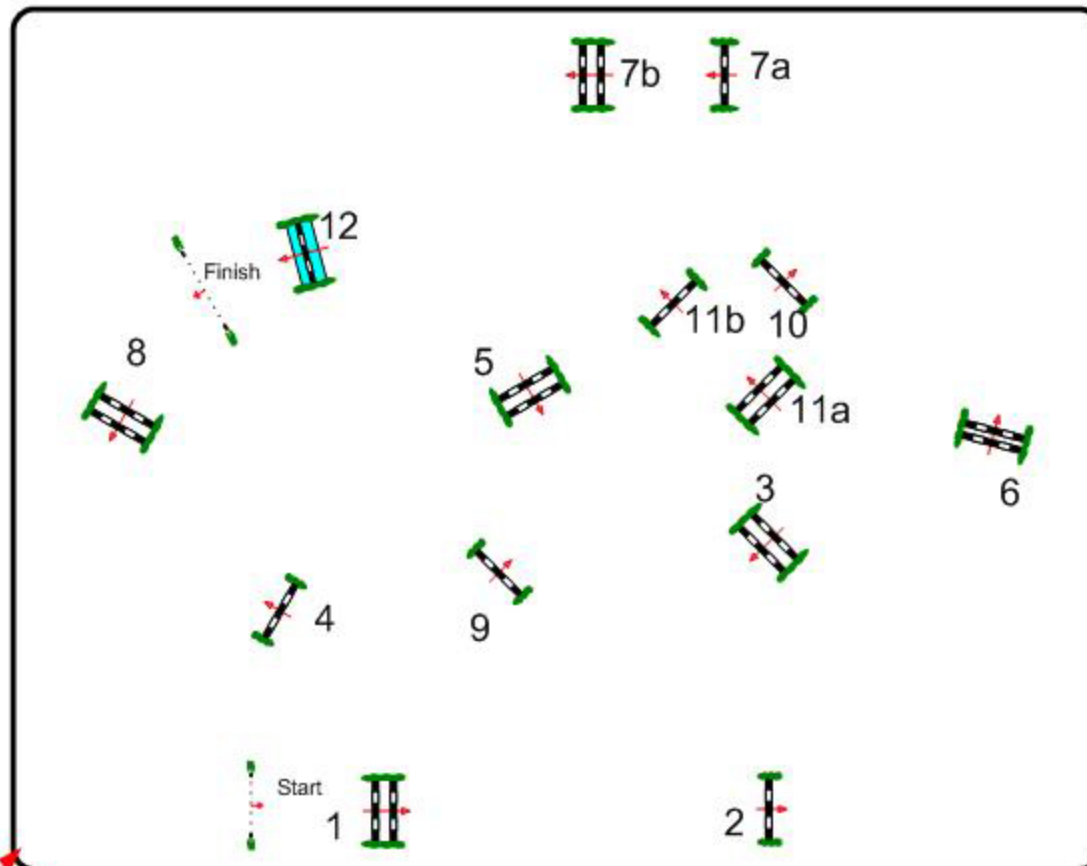

CSI 5* GCT CANNES 2012

Class No.: 6

Invitational Competition BIG TOUR

Competition against the clock

Friday 15 June 2012

Start: 17.15

PRIX DIRECTION DES SPORT DE LA VILLE DE CANNES

Table: A
National RG:
FEI RG / Art. 238.2.1
Height: 140-145 m

Speed: 350 m/min

Length: 450 m
Time allowed: 78 sec
Time limit: 156 sec

Obstacles: 12
Efforts: 14
Penalty sec
Closed combination:

:
0
Length: 0 m
Time allowed: 0 sec
Time limit: 0 sec

2nd Jump-off:

Length: 0 m
Time allowed: 0 sec
Time limit: 0 sec