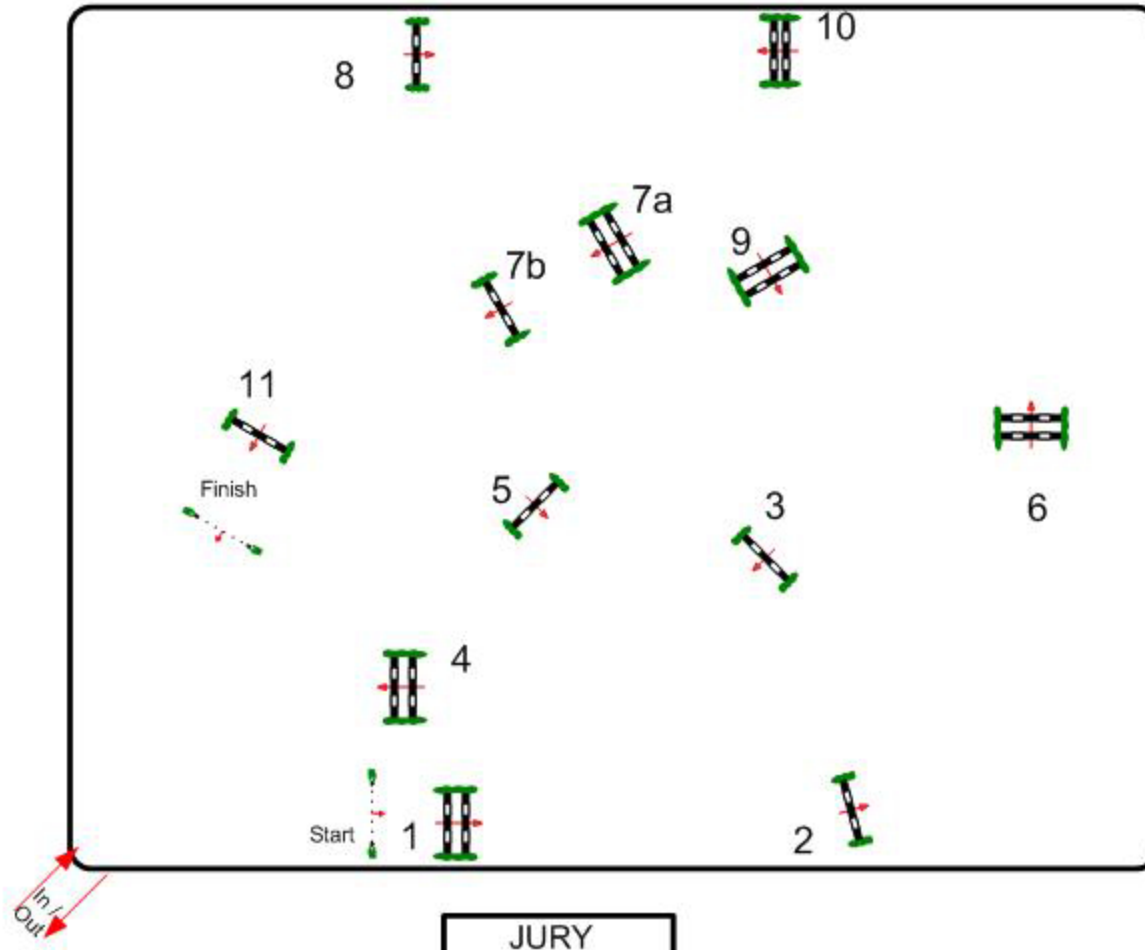

PRIX WAN VIDEO

Table: A
National RG:
FEI RG / Art. 238.2.1
Height: 1,10-1,15 m

Speed: 350 m/min
Length: 430 m
Time allowed: 74 sec
Time limit: 148 sec

Obstacles: 11
Efforts: 12
Penalty sec
Closed combination:

1st Jump-off:

Length: 0 m
Time allowed: 0 sec
Time limit: 0 sec

2nd Jump-off:

Length: 0 m
Time allowed: 0 sec
Time limit: 0 sec

Class No.: 7

Invitational Competition-
SMALL TOUR

Competition against the clock