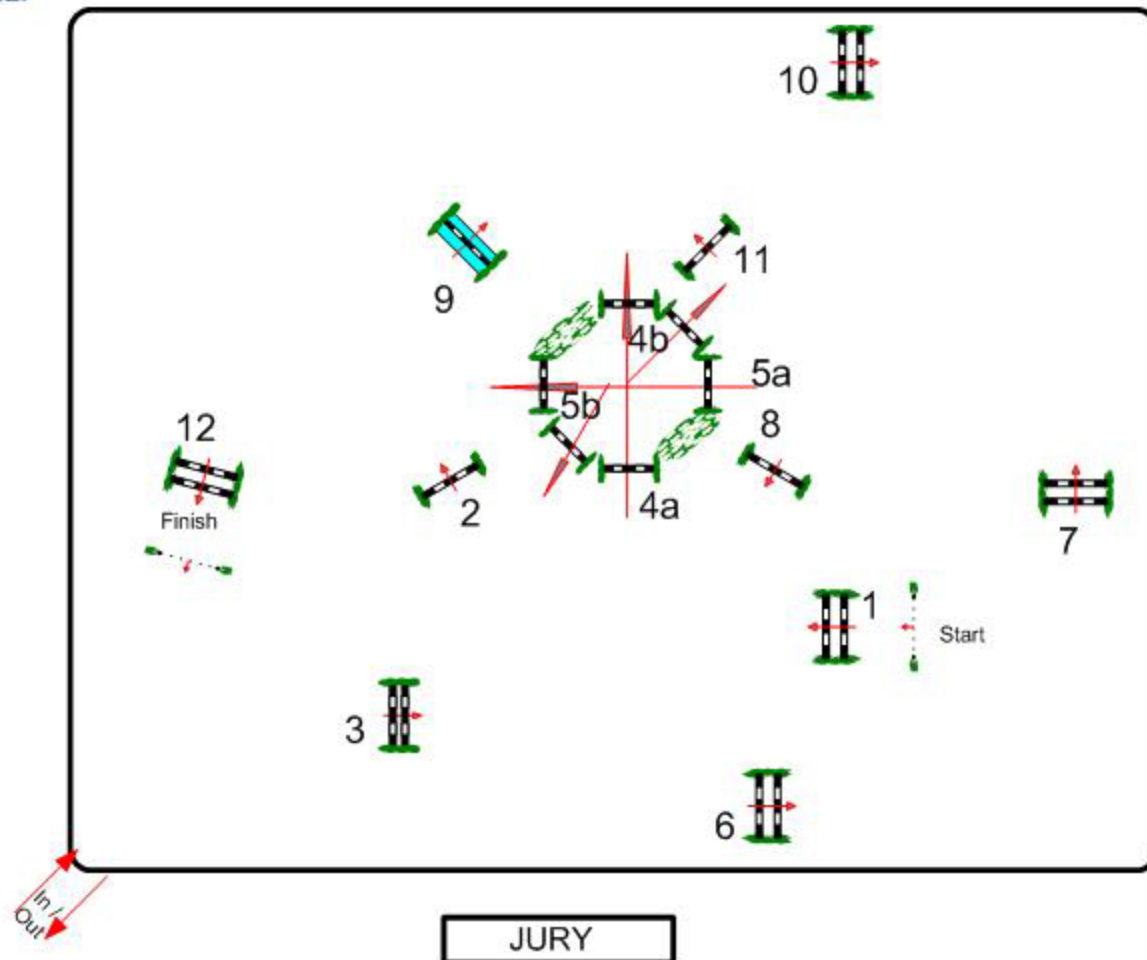

CSI 5* GCT CANNES 2012

Class No.: 3

International Competition

Competition against the clock - TAB. C

Friday 15 June 2012

Start: 20.00

PRIX E. LECLERC LE CANNET ET CANNES COEUR DE RANGUIN

Table: C
National RG:
FEI RG / Art. 239
Height: 1,45 m

Speed: 0 m/min

Length: 0 m
Time allowed: sec
Time limit: sec

Obstacles: 12
Efforts: 14
Penalty sec: 4
Closed combination: 4A 4B - 5A 5B

Length: m
Time allowed: sec
Time limit: sec

2nd Jump-off:

Length: 0 m
Time allowed: 0 sec
Time limit: 0 sec