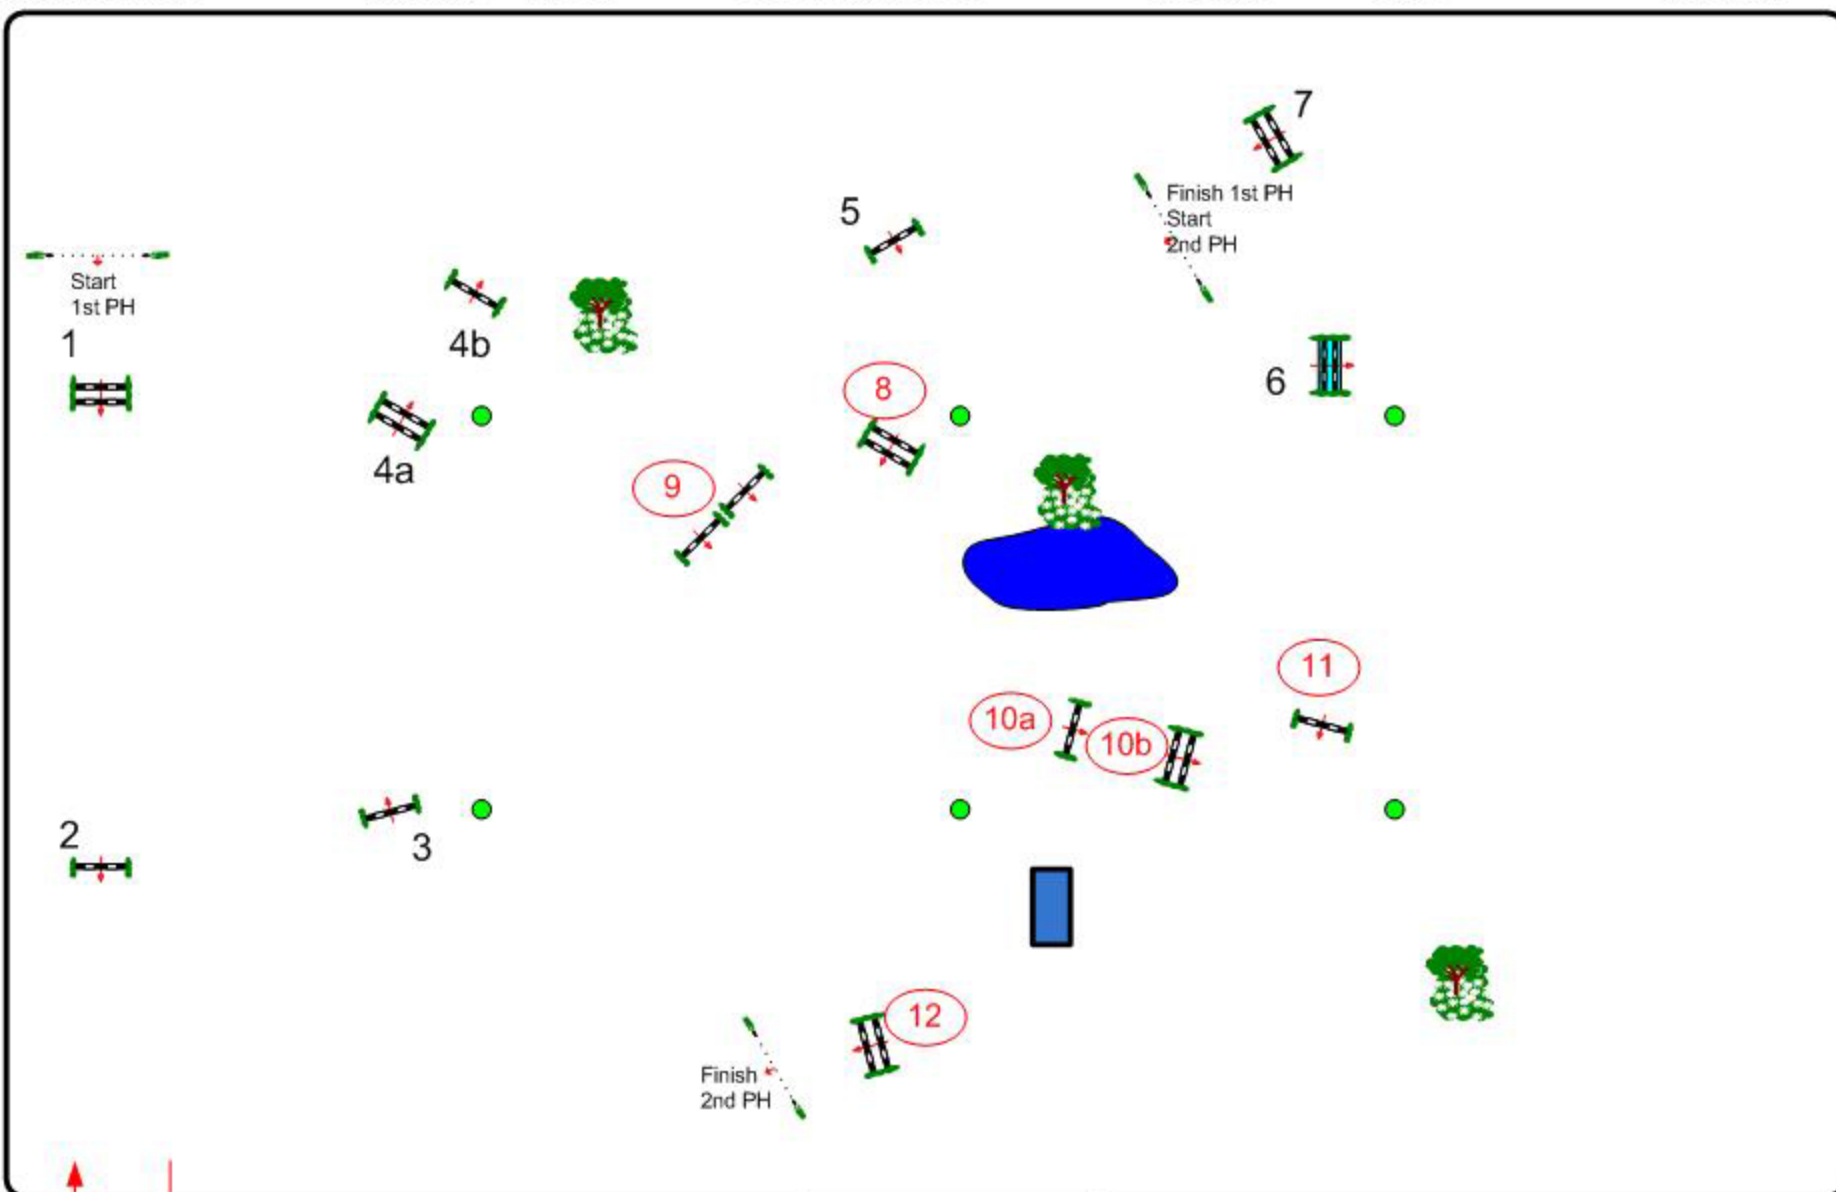

CSI 5* "GCT" CHANTILLY - 20/22 JULY 2012

Class No.: 1

PRIX EQUIDIA

2 Phases - Special class

Friday 20 July 2012

Start: 8.45

Table: A	Speed: 350 m/min	Obstacles: 7	2nd Phase: 8-9-10a 10b-11-12	2nd Jump-off:
National RG:	Length: 320 m	Efforts: 8	Length: 270 m	Length: m
FEI RG / Art. 274.5.6 + 274.3	Time allowed: 55 sec	Penalty sec:	Time allowed: 47 sec	Time allowed: 0 sec
Height: 140-145 m	Time limit: 110 sec	Closed combination:	Time limit: 94 sec	Time limit: 0 sec