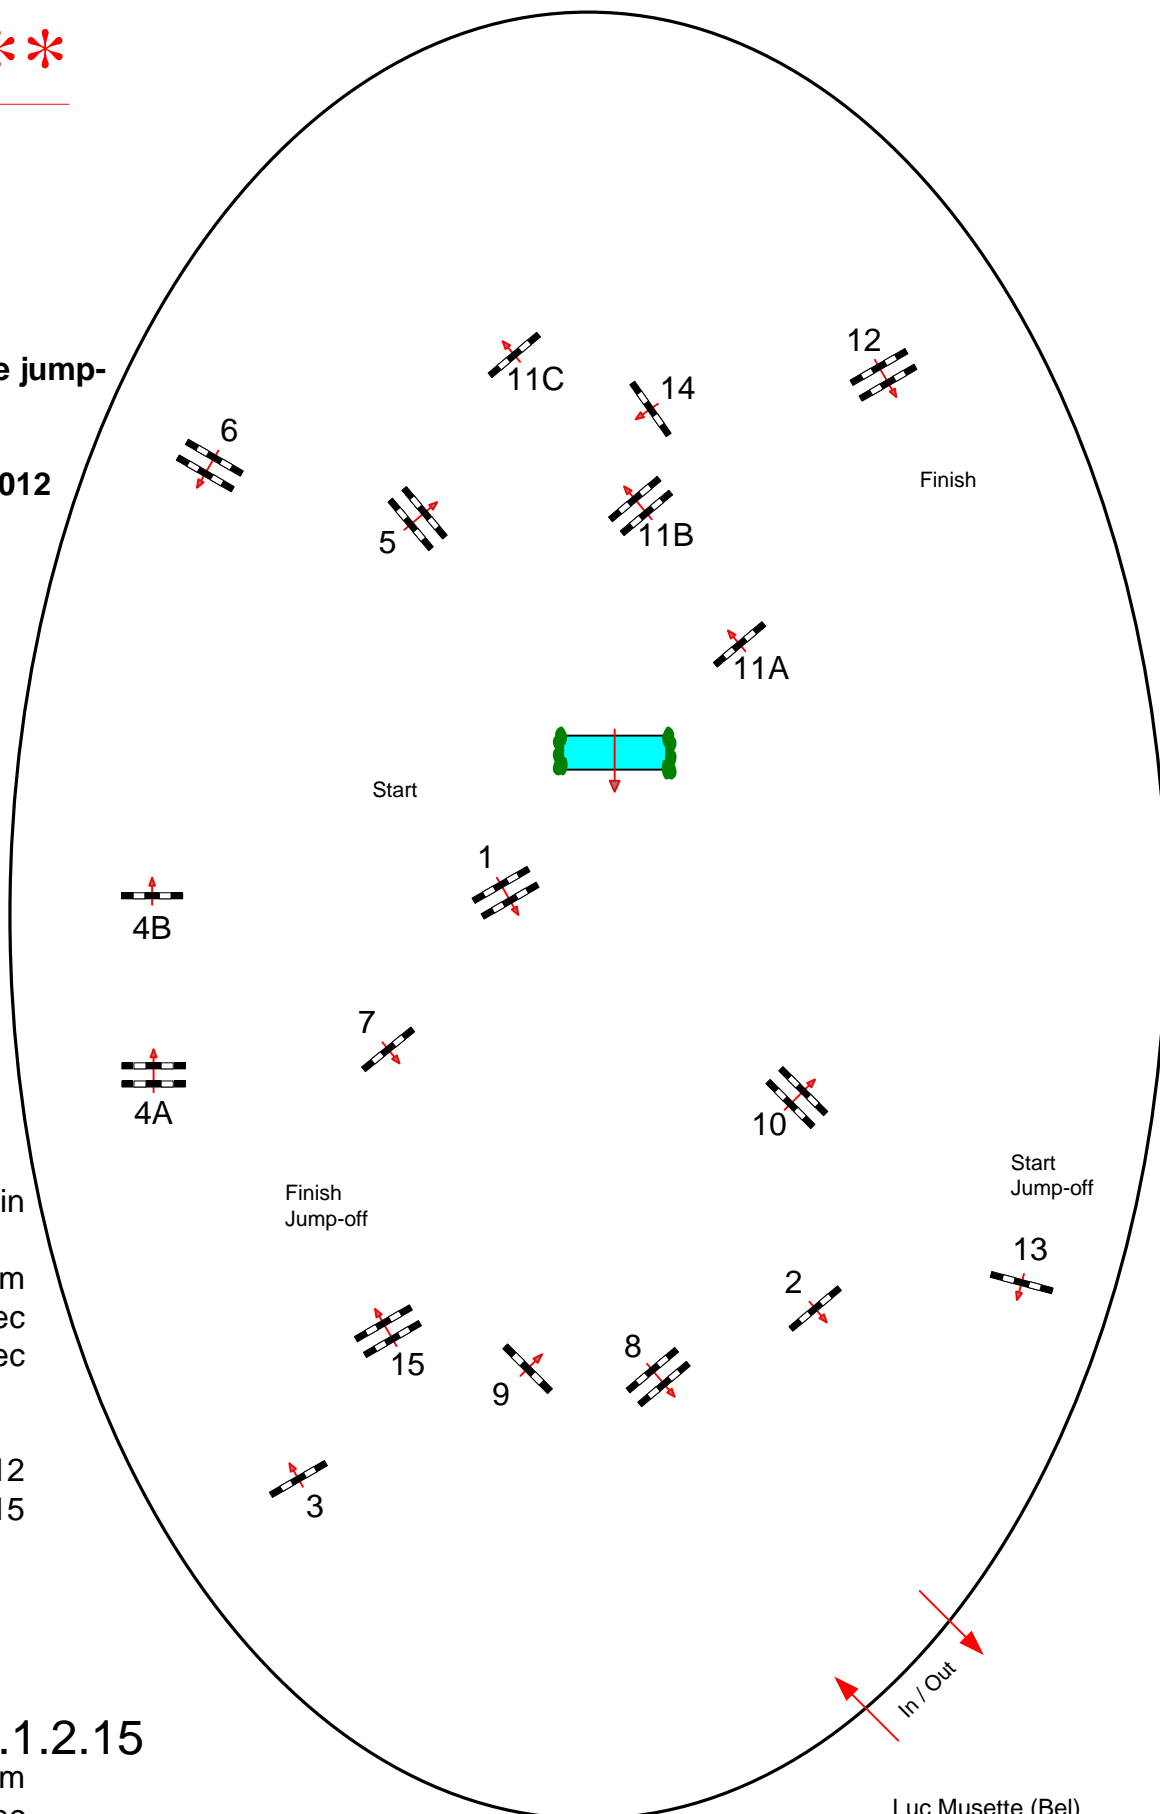

JUMPING CHANTILLY 2012

CSI **

Class No.: 12 CSI YH

6 / 7 YEARS

Competition with one jump-off

dimanche 22 juillet 2012

Start: 0:00

Table: A

National RG:

FEI RG / Art. 238.2.2

Height: 1,30 / 1,40 m

Speed: 350 m/min

Length: 475 m

Time allowed: 82 sec

Time limit: 164 sec

Obstacles: 1 TO 12

Efforts: 15

Penalty sec

Closed combination:

1st Jump-off:

13.10.11AB.14.1.2.15

Length: 300 m

Time allowed: 52 sec

Time limit: 104 sec