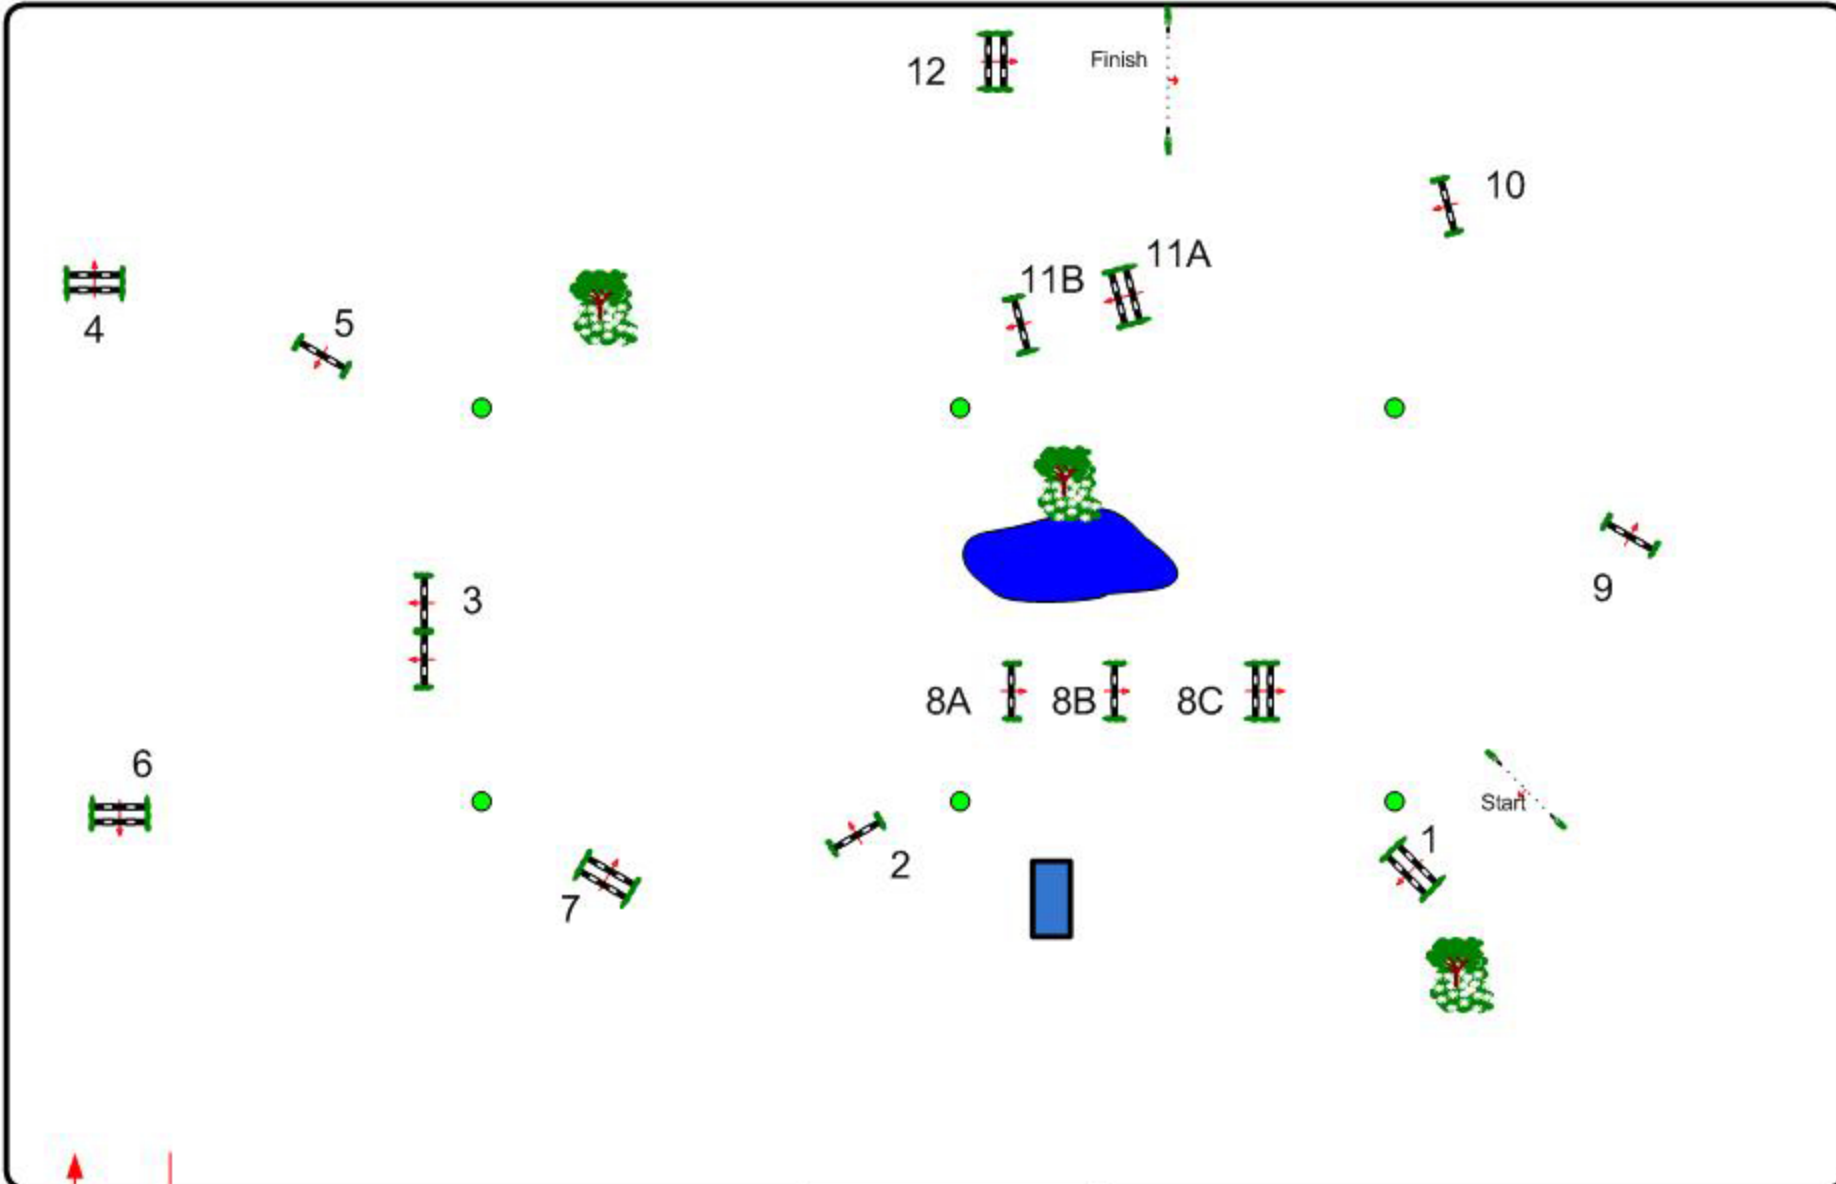

CSI 5* "GCT" CHANTILLY - 20/22 JULY 2012

Class No.: 2 GCT CSI 5* - PRIX FRANCE GALOP Competition against the clock Friday 20 July 2012 Start: 15.30

Table: A	Speed: 350 m/min	Obstacles: 12	:	2nd Jump-off:
National RG:	Length: 460 m	Efforts: 15	Length: 0 m	Length: m
FEI RG / Art. 238.2.1	Time allowed: 79 sec	Penalty sec:	Time allowed: 0 sec	Time allowed: 0 sec
Height: 1,50 m	Time limit: 158 sec	Closed combination:	Time limit: 0 sec	Time limit: 0 sec