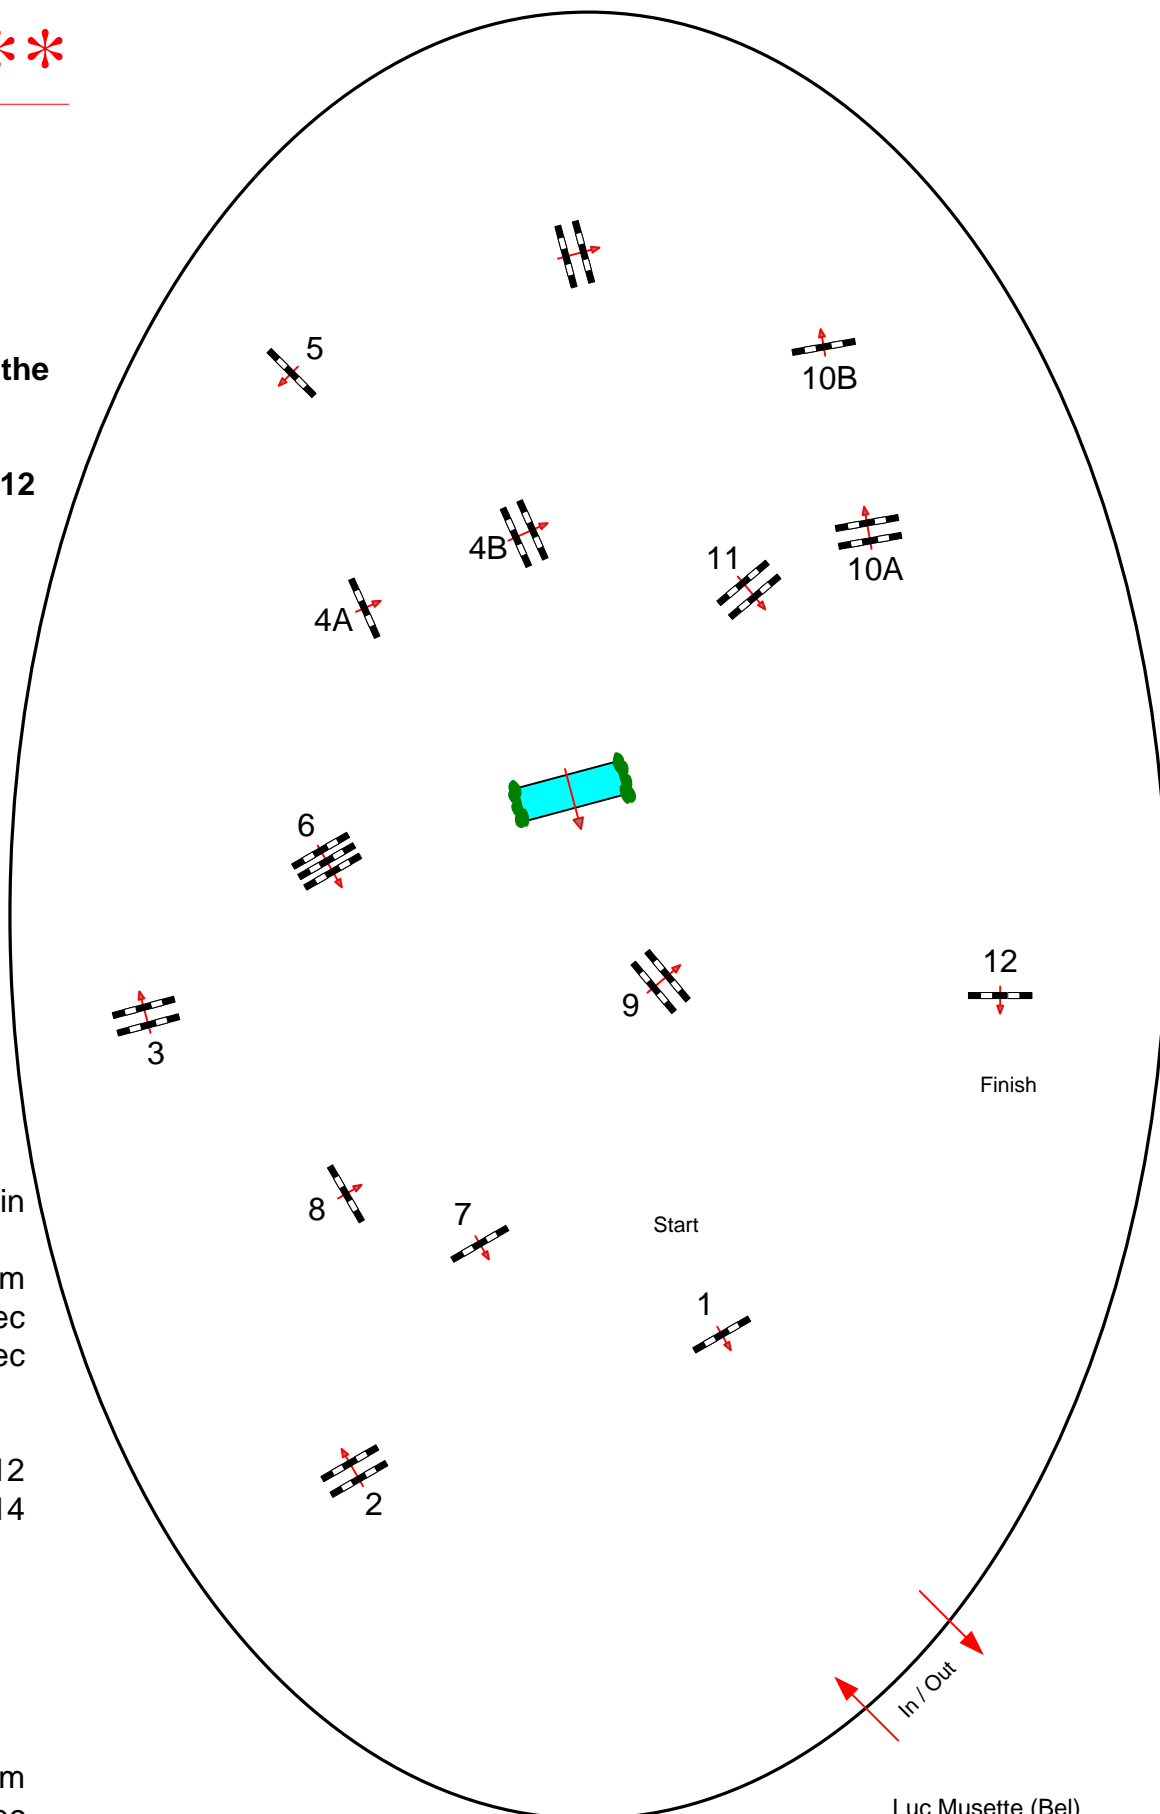

## CSI \*\*

Class No.: 21 CSI \*\*

Small Tour

Competition against the clock

vendredi 20 juillet 2012

Start: 8:00

Table: A  
National RG:  
FEI RG / Art. 238.2.1  
Height: 1,35 m

Speed: 350 m/min

Length: 440 m  
Time allowed: 76 sec  
Time limit: 152 sec

Obstacles: 1 TO 12  
Efforts: 14  
Penalty sec  
Closed combination:

:

Length: 0 m  
Time allowed: 0 sec  
Time limit: 0 sec

jury

Luc Musette (Bel)  
Erica Sportello (Br)