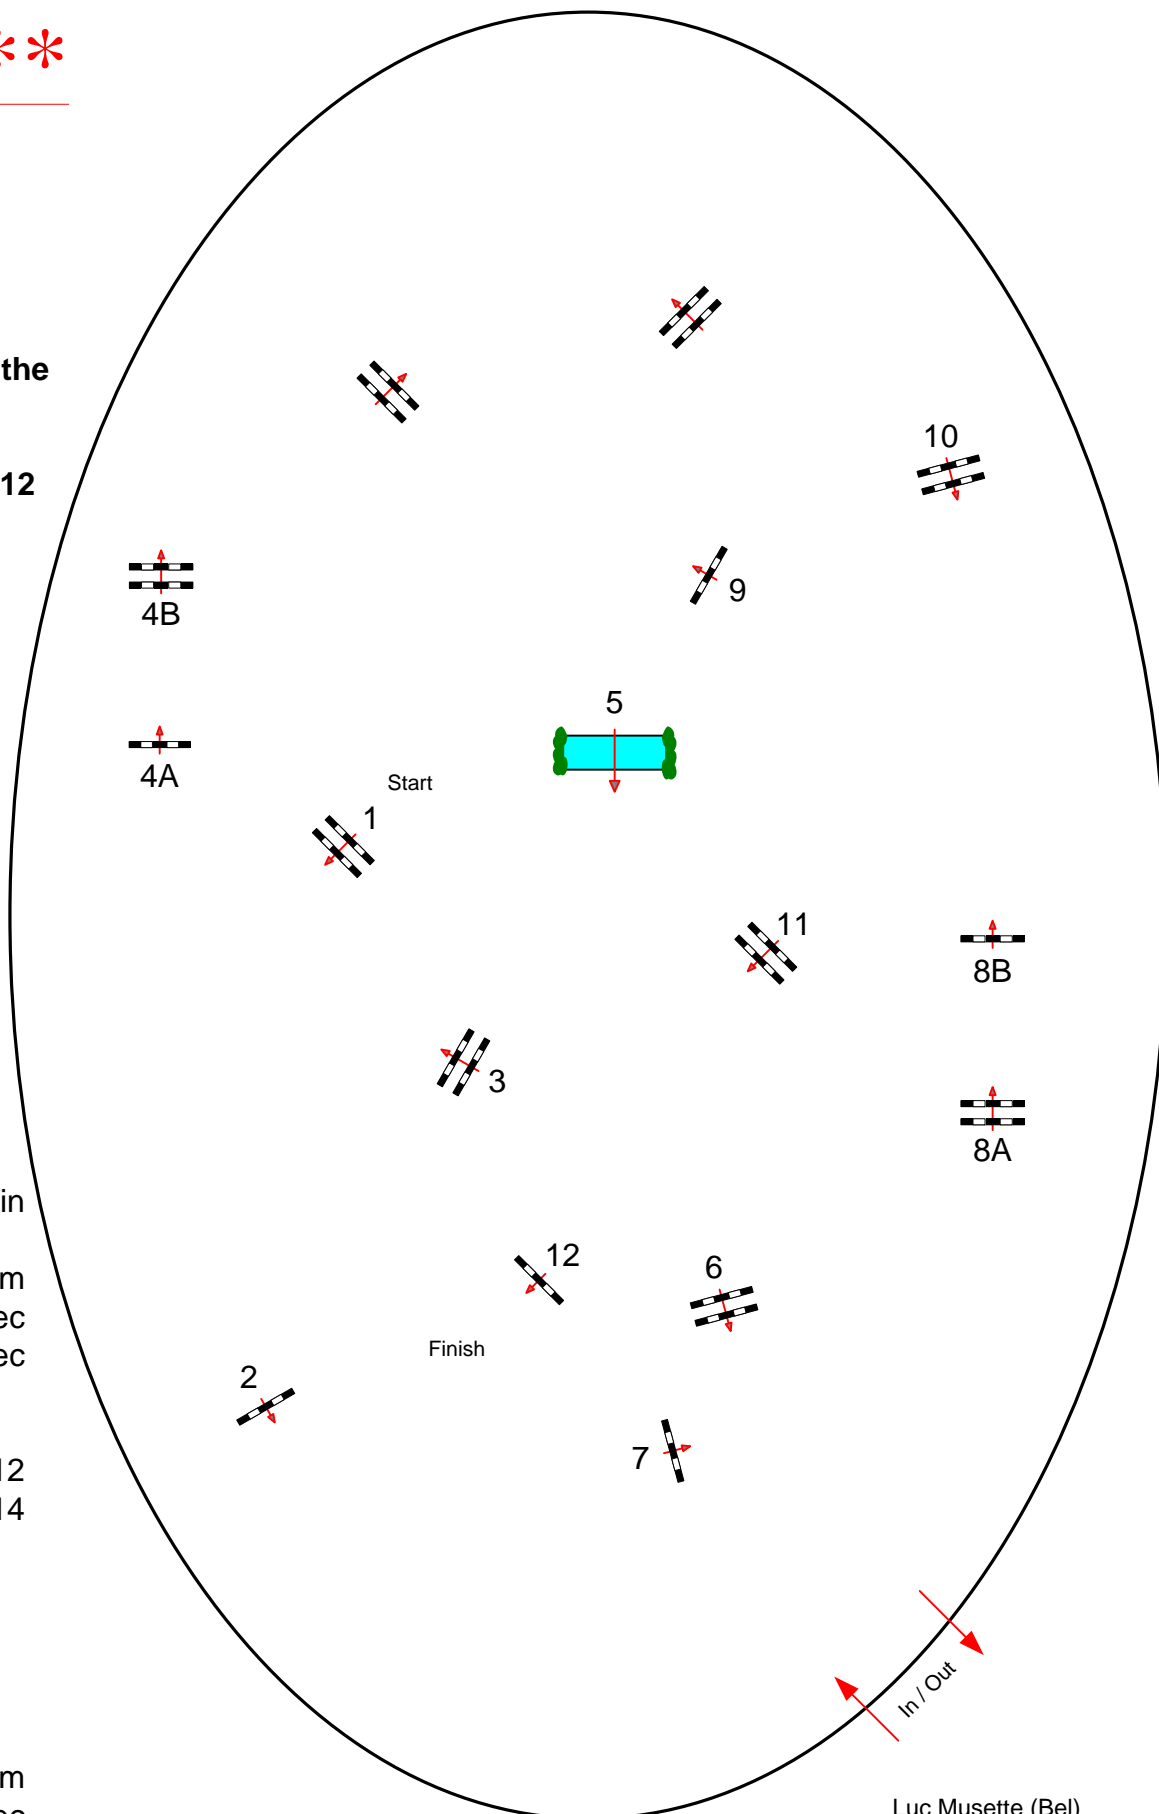

## CSI \*\*

Class No.: 22 CSI \*\*

Big Tour

Competition against the clock

vendredi 20 juillet 2012

Start: 0:00

Table: A  
National RG:  
FEI RG / Art. 238.2.1  
Height: 1,40 m

Speed: 350 m/min

Length: 475 m  
Time allowed: 82 sec  
Time limit: 164 sec

Obstacles: 1 TO 12  
Efforts: 14  
Penalty sec  
Closed combination:

:

Length: 0 m  
Time allowed: 0 sec  
Time limit: 0 sec

jury

Luc Musette (Bel)  
Erica Sportello (Br)