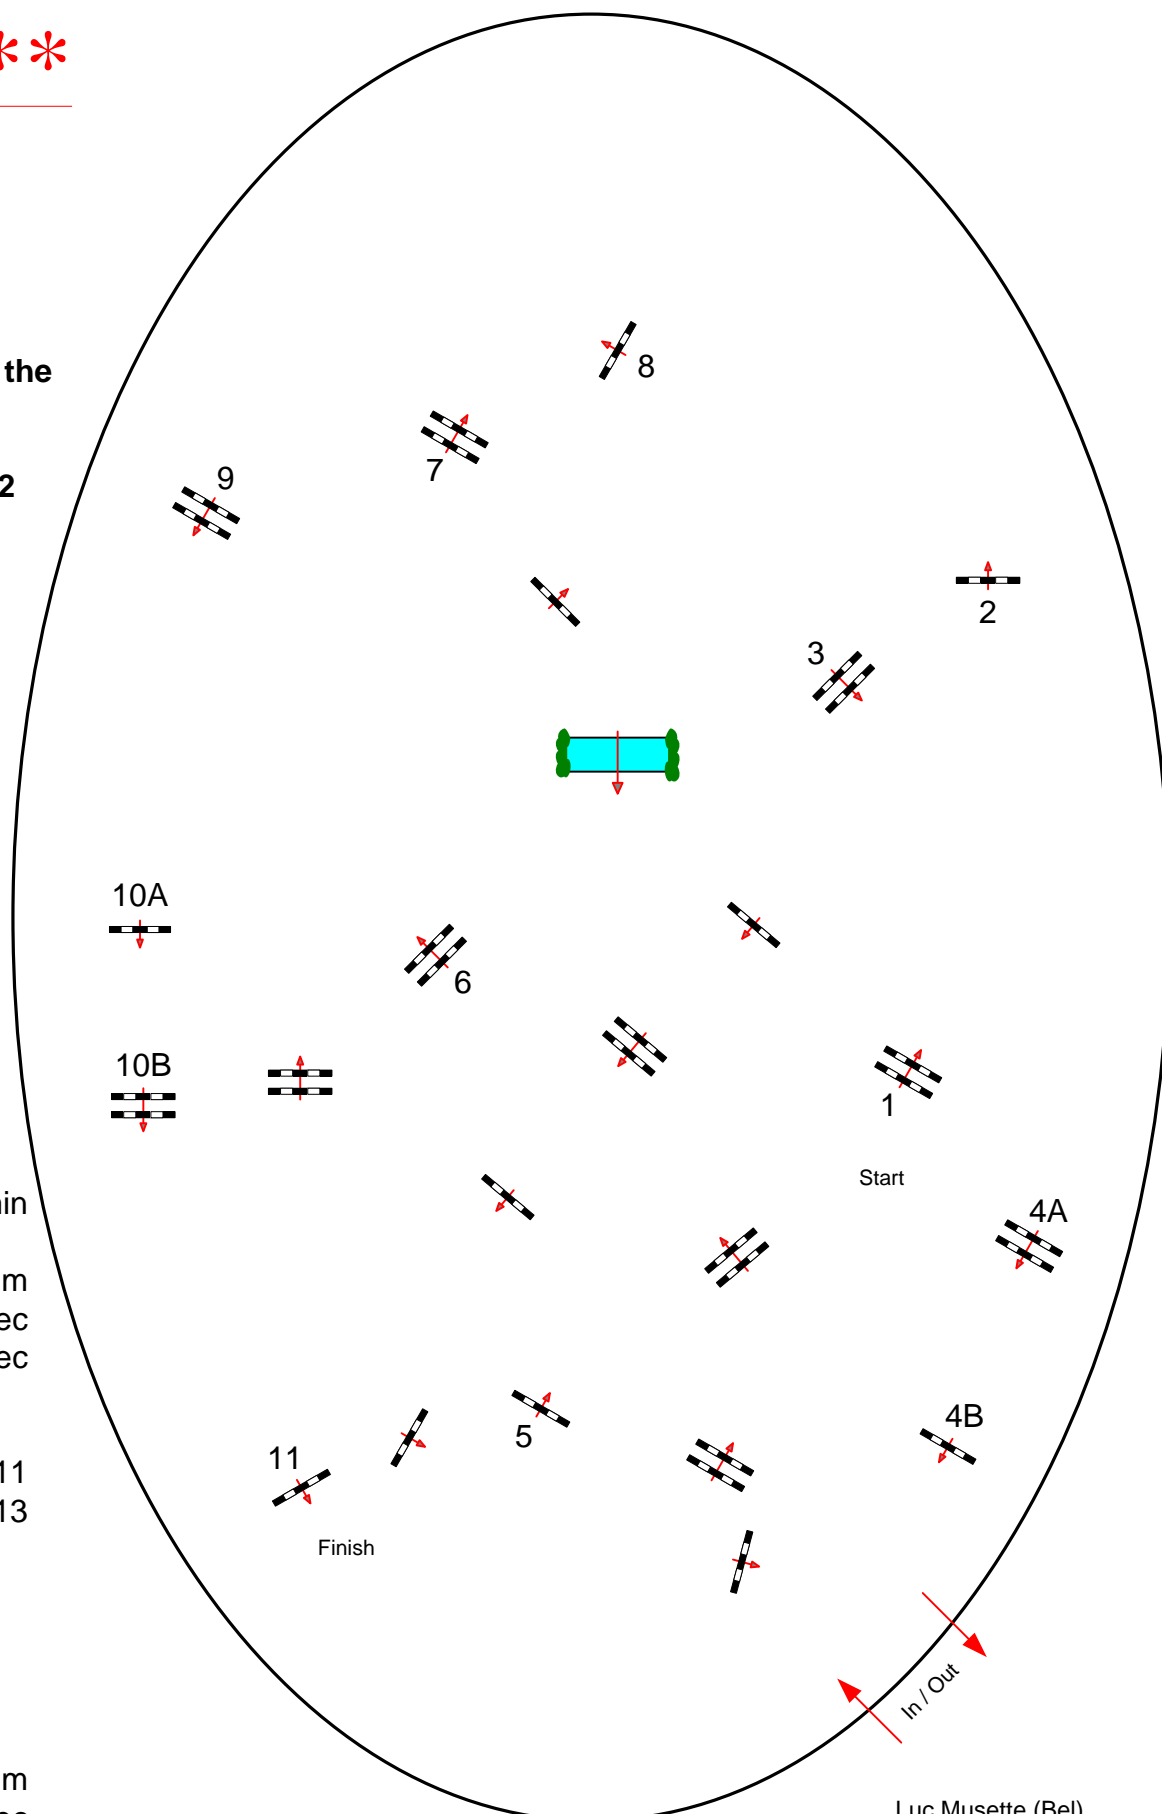

JUMPING CHANTILLY 2012

CSI **

Class No.: 23 CSI **

Medium Tour

Competition against the clock

samedi 21 juillet 2012

Start: 0:00

Table: A
National RG:
FEI RG / Art. 238.2.1
Height: 1,35 m

Speed: 350 m/min

Length: 450 m
Time allowed: 78 sec
Time limit: 156 sec

Obstacles: 1 TO 11
Efforts: 13

Penalty sec
Closed combination:

:

Length: 0 m
Time allowed: 0 sec
Time limit: 0 sec

jury

Luc Musette (Bel)
Erica Sportello (Br)