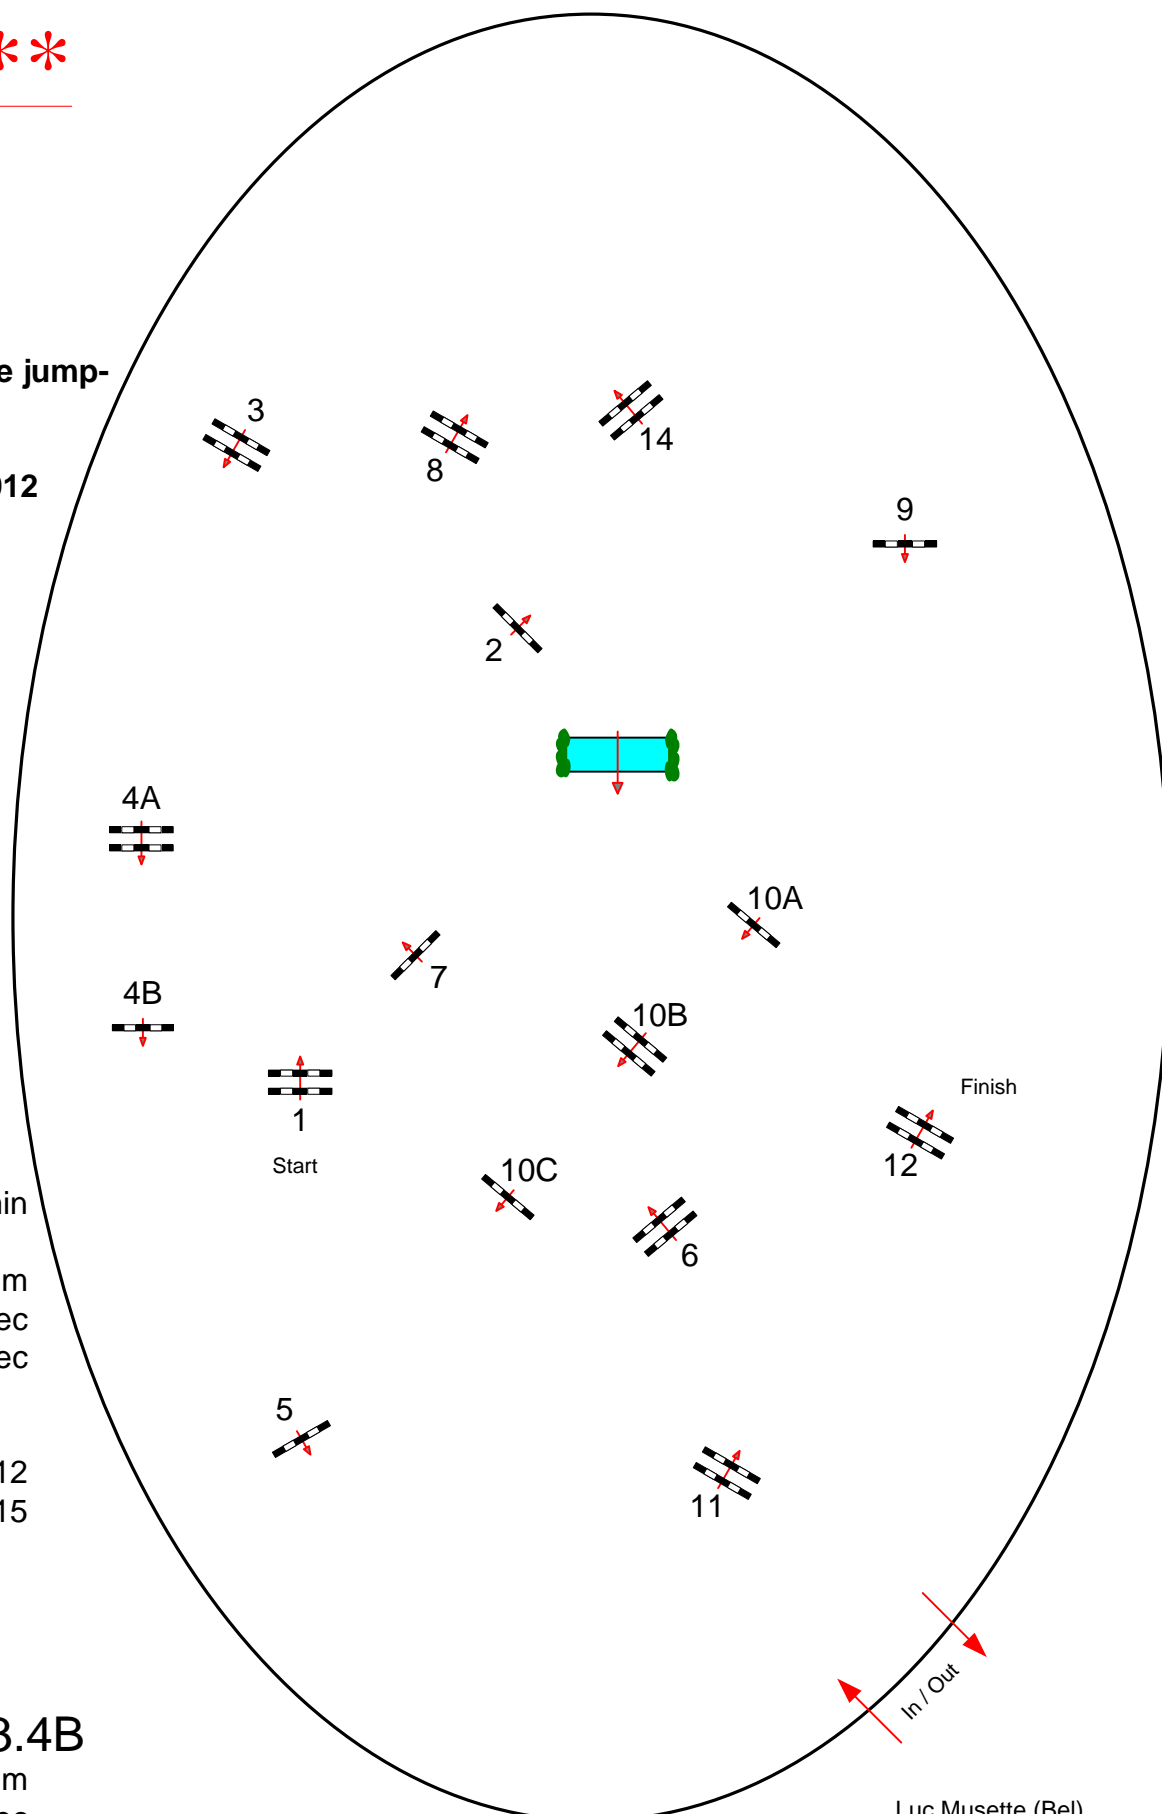

JUMPING CHANTILLY 2012

CSI **

Class No.: 24 CSI **

Big Tour

Competition with one jump-off

vendredi 20 juillet 2012

Start: 0:00

Table: A
National RG:
FEI RG / Art. 238.2.2
Height: 1,40 m

Speed: 350 m/min

Length: 475 m
Time allowed: 82 sec
Time limit: 164 sec

Obstacles: 1 TO 12
Efforts: 15
Penalty sec
Closed combination:

14.9.10AB.6.2.3.4B

Length: 300 m
Time allowed: 52 sec
Time limit: 104 sec