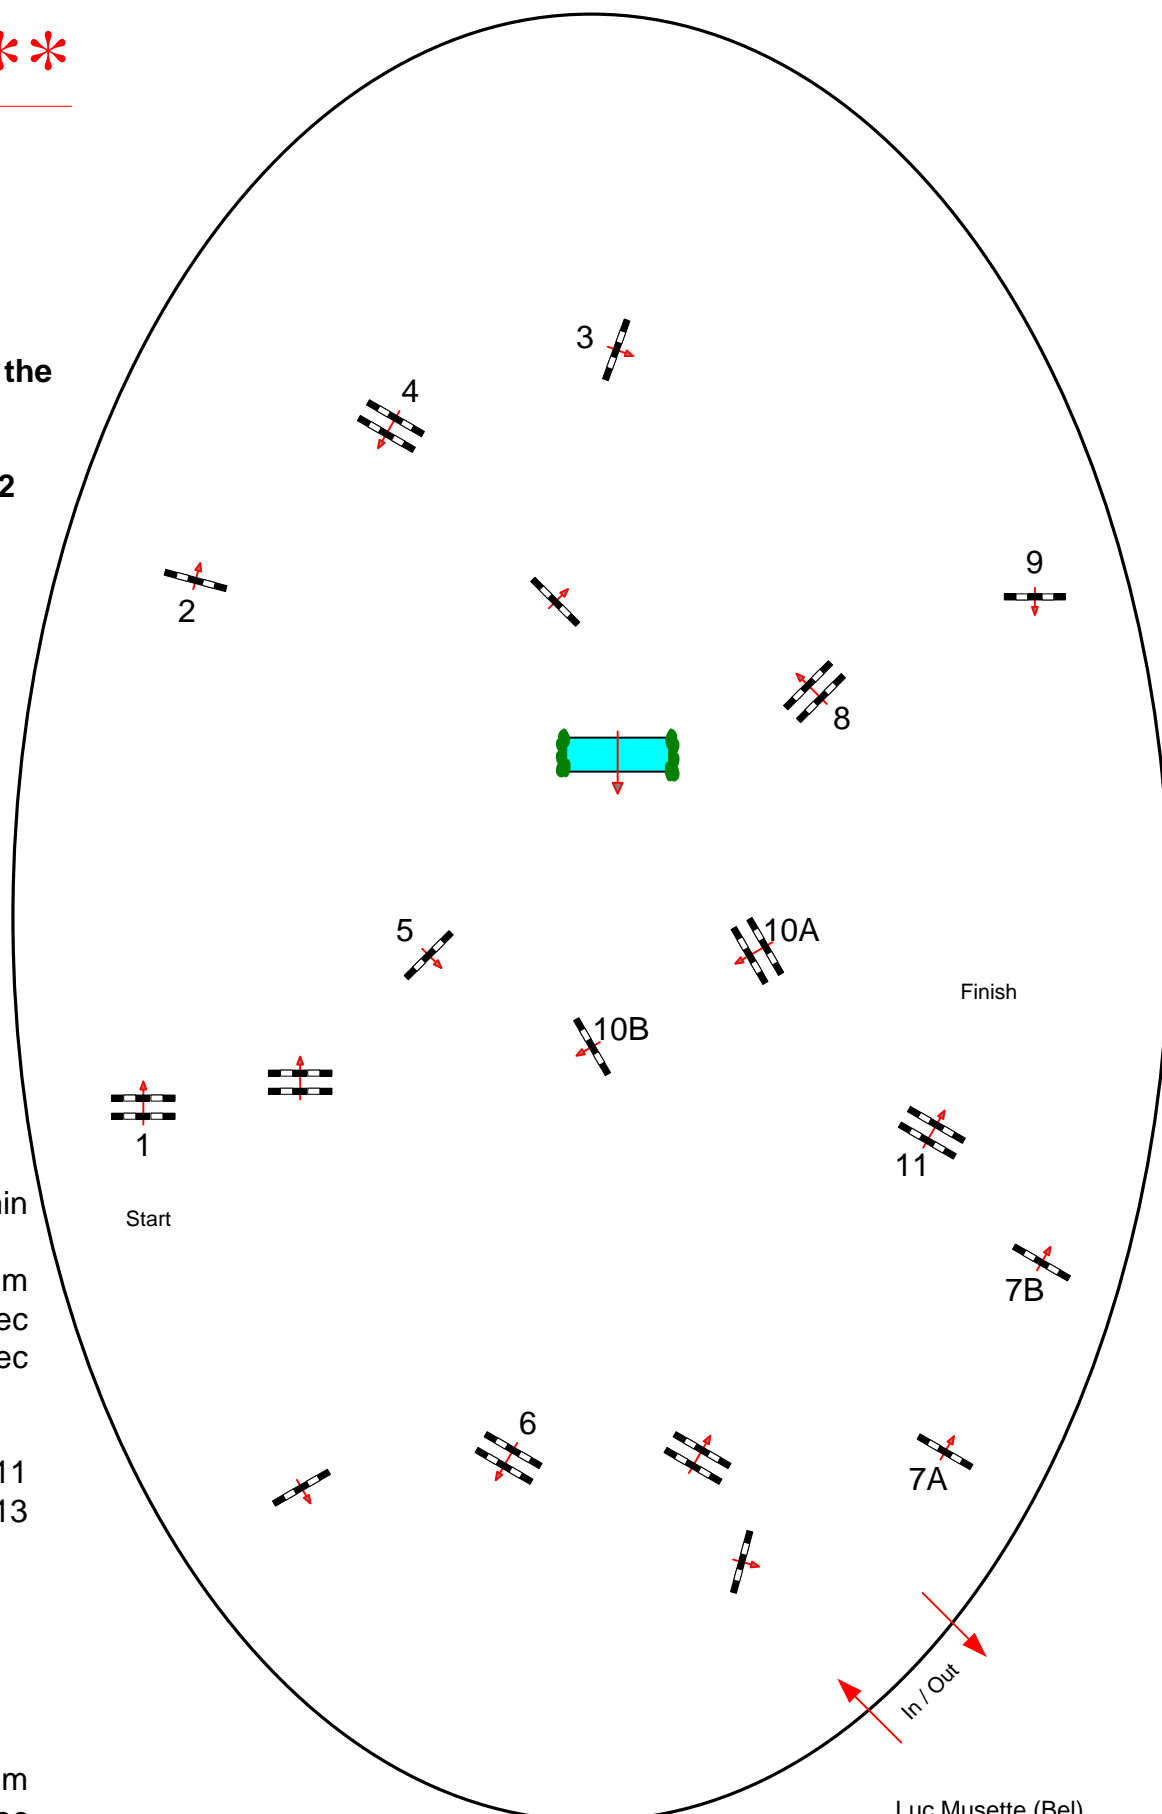

JUMPING CHANTILLY 2012

CSI **

Class No.: 25 CSI **

Small Tour

Competition against the clock

samedi 21 juillet 2012

Start: 0:00

Table: A
National RG:
FEI RG / Art. 238.2.1
Height: 1,30 m

Speed: 350 m/min

Length: 450 m
Time allowed: 78 sec
Time limit: 156 sec

Obstacles: 1 TO 11
Efforts: 13
Penalty sec
Closed combination:

:

Length: 0 m
Time allowed: 0 sec
Time limit: 0 sec

jury

Luc Musette (Bel)
Erica Sportello (Br)