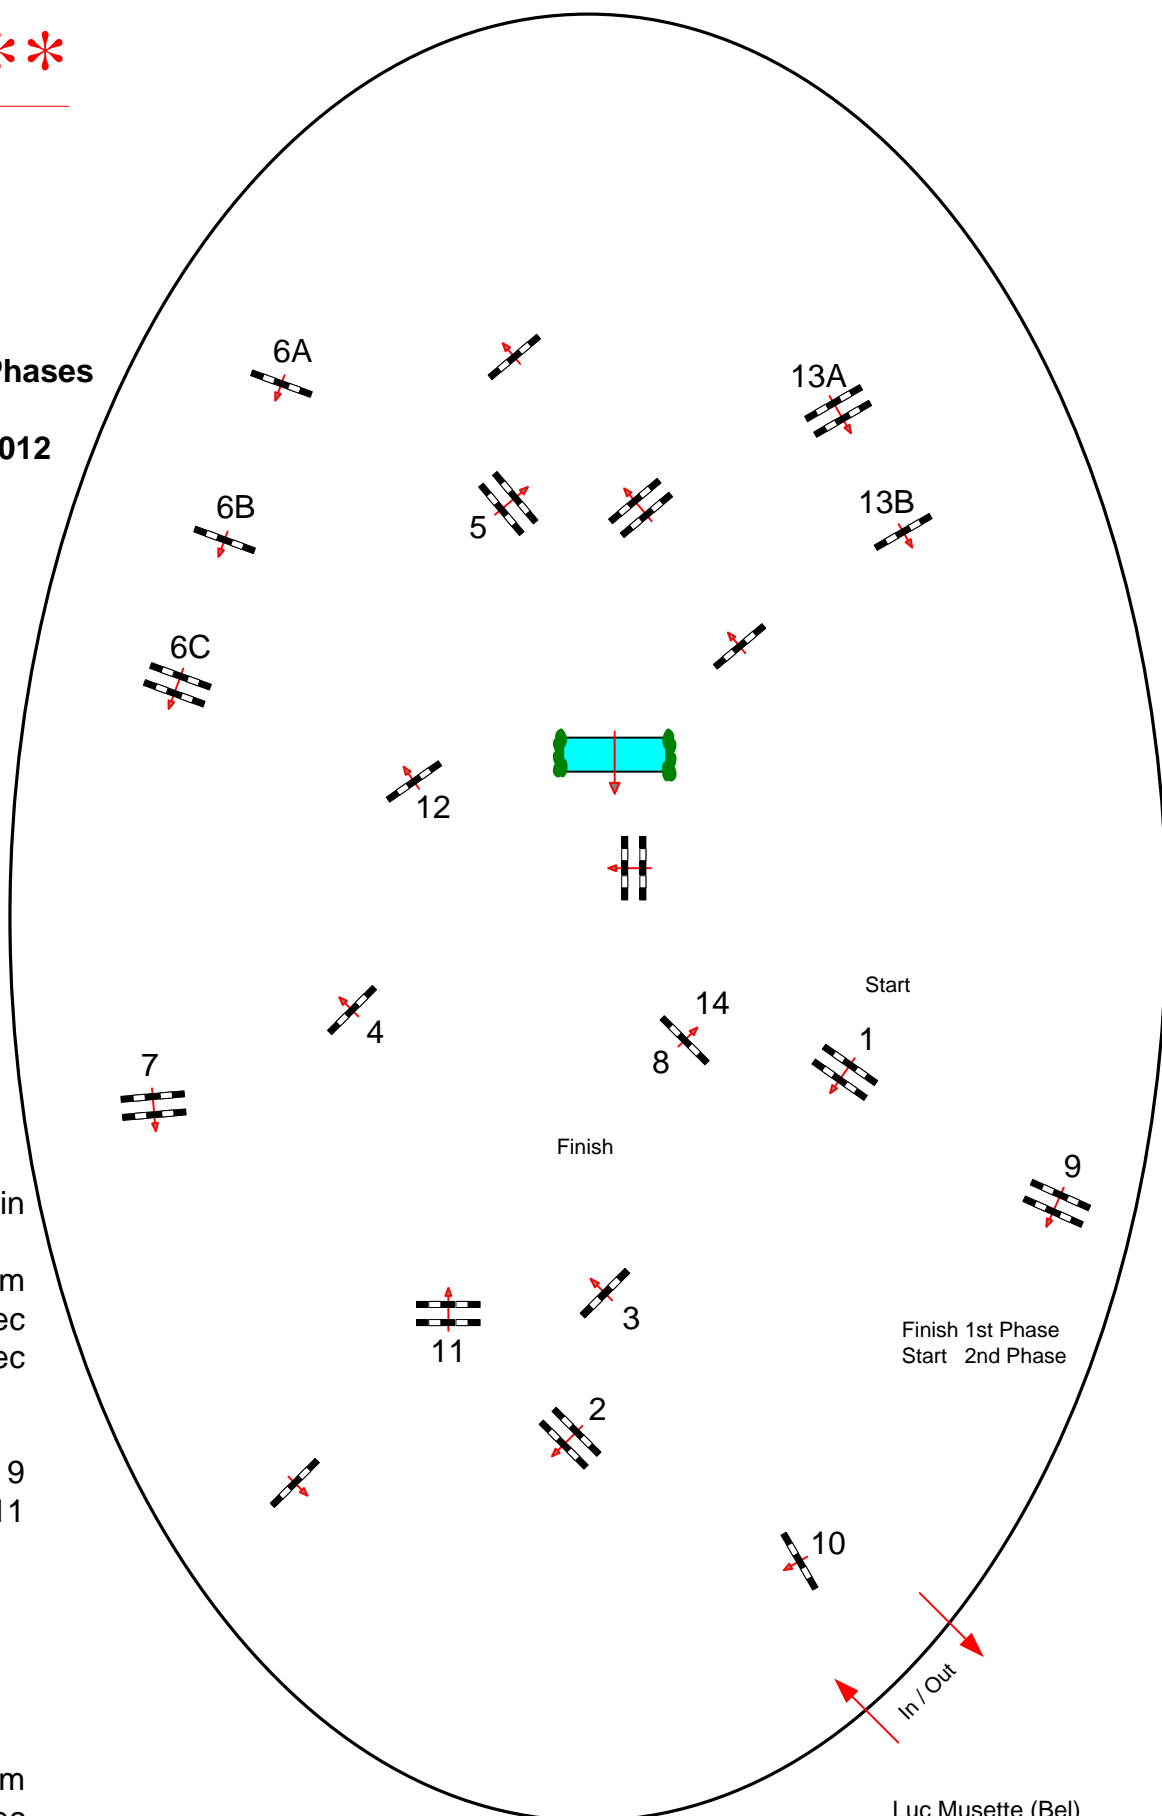

## CSI \*\*

Class No.: 26 CSI \*\*

Small Tour

Competition in two Phases

dimanche 22 juillet 2012

Start: 0:00

Table: A  
National RG:  
FEI RG / Art. 274.5.3  
Height: 1,35 m

Speed: 350 m/min

Length: 350 m  
Time allowed: 60 sec  
Time limit: 120 sec

Obstacles: 1 TO 9  
Efforts: 11  
Penalty sec  
Closed combination:

2nd Phase:

10 TO 14

Length: 200 m  
Time allowed: 35 sec  
Time limit: 70 sec