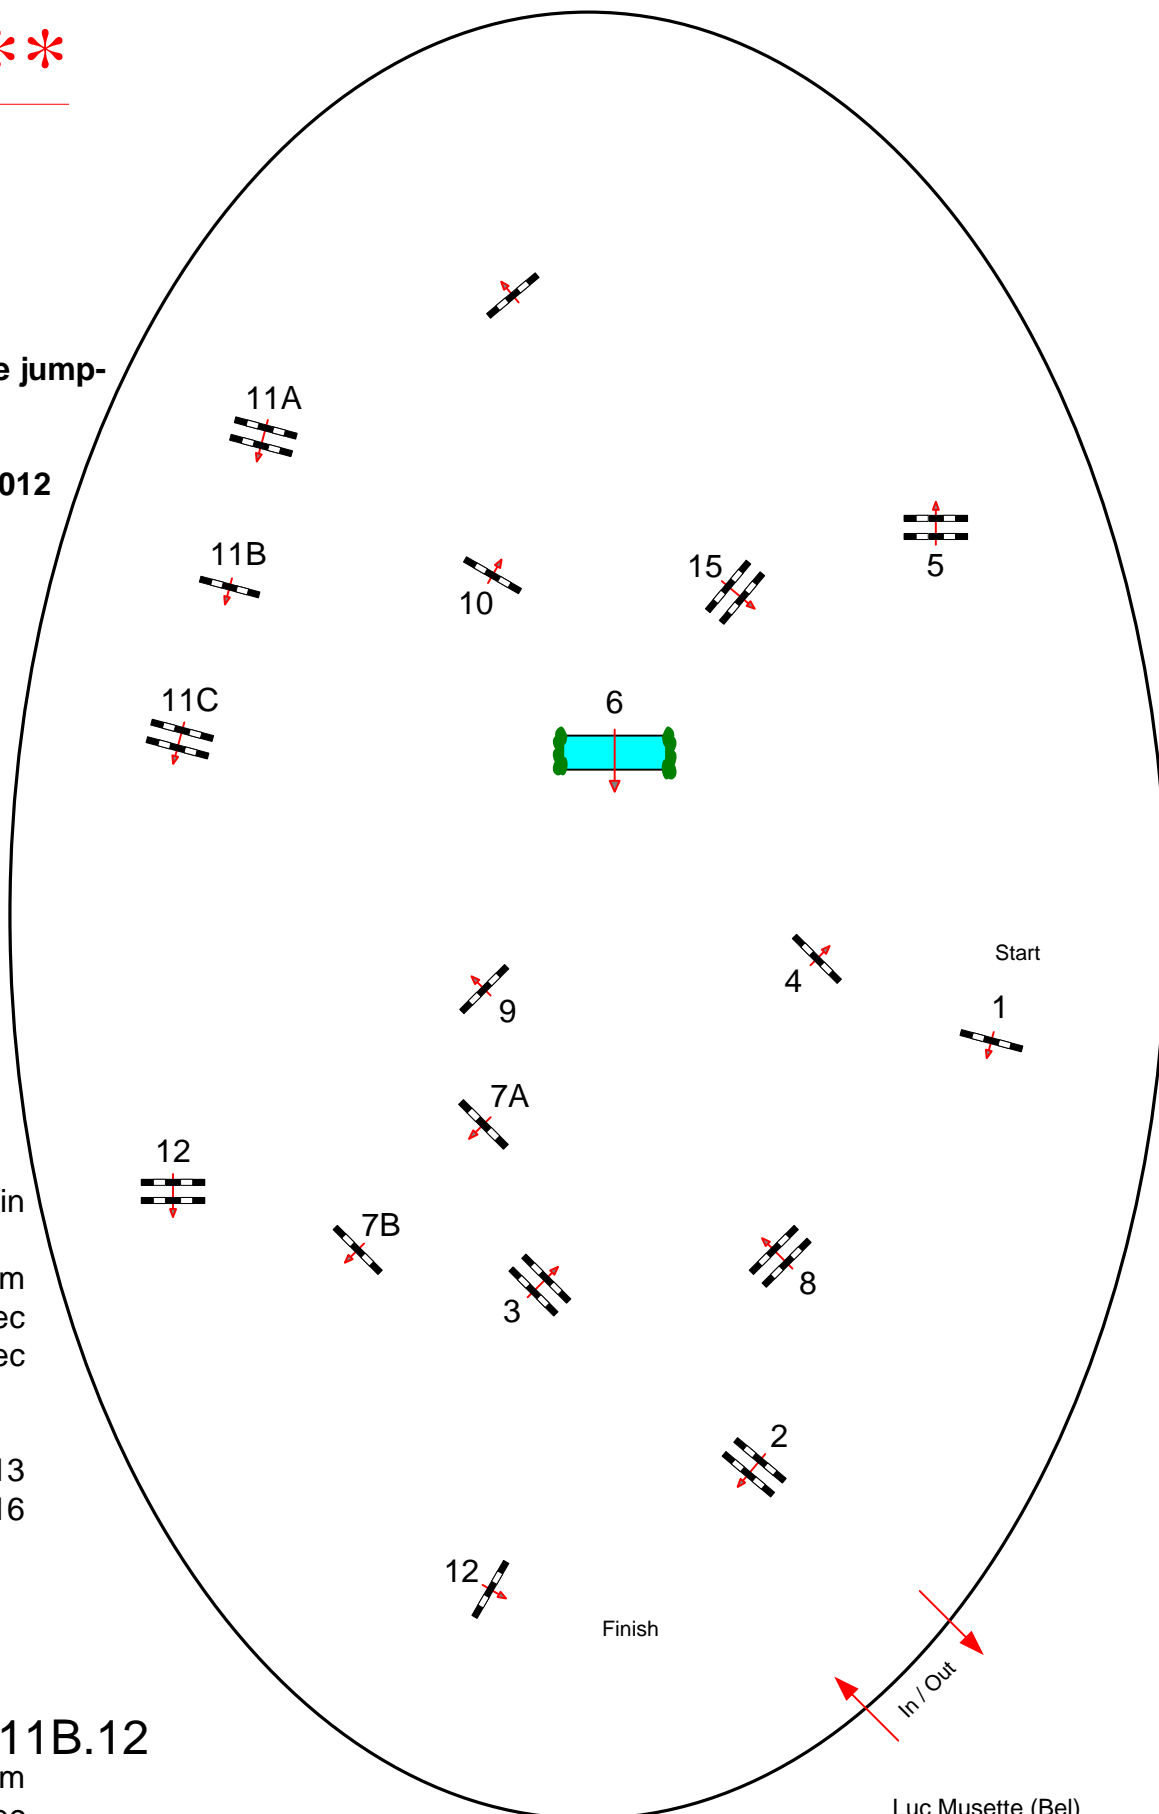

## CSI \*\*

Class No.: 27 CSI \*\*

Grand Prix

Competition with one jump-off

dimanche 22 juillet 2012

Start: 0:00

Table: A  
National RG:  
FEI RG / Art. 238.2.2  
Height: 1,45 m

Speed: 375 m/min

Length: 500 m  
Time allowed: 80 sec  
Time limit: 160 sec

Obstacles: 1 TO 13  
Efforts: 16  
Penalty sec  
Closed combination:

1st Jump-off:  
15.7AB.8.10.11B.12

Length: 320 m  
Time allowed: 52 sec  
Time limit: 104 sec