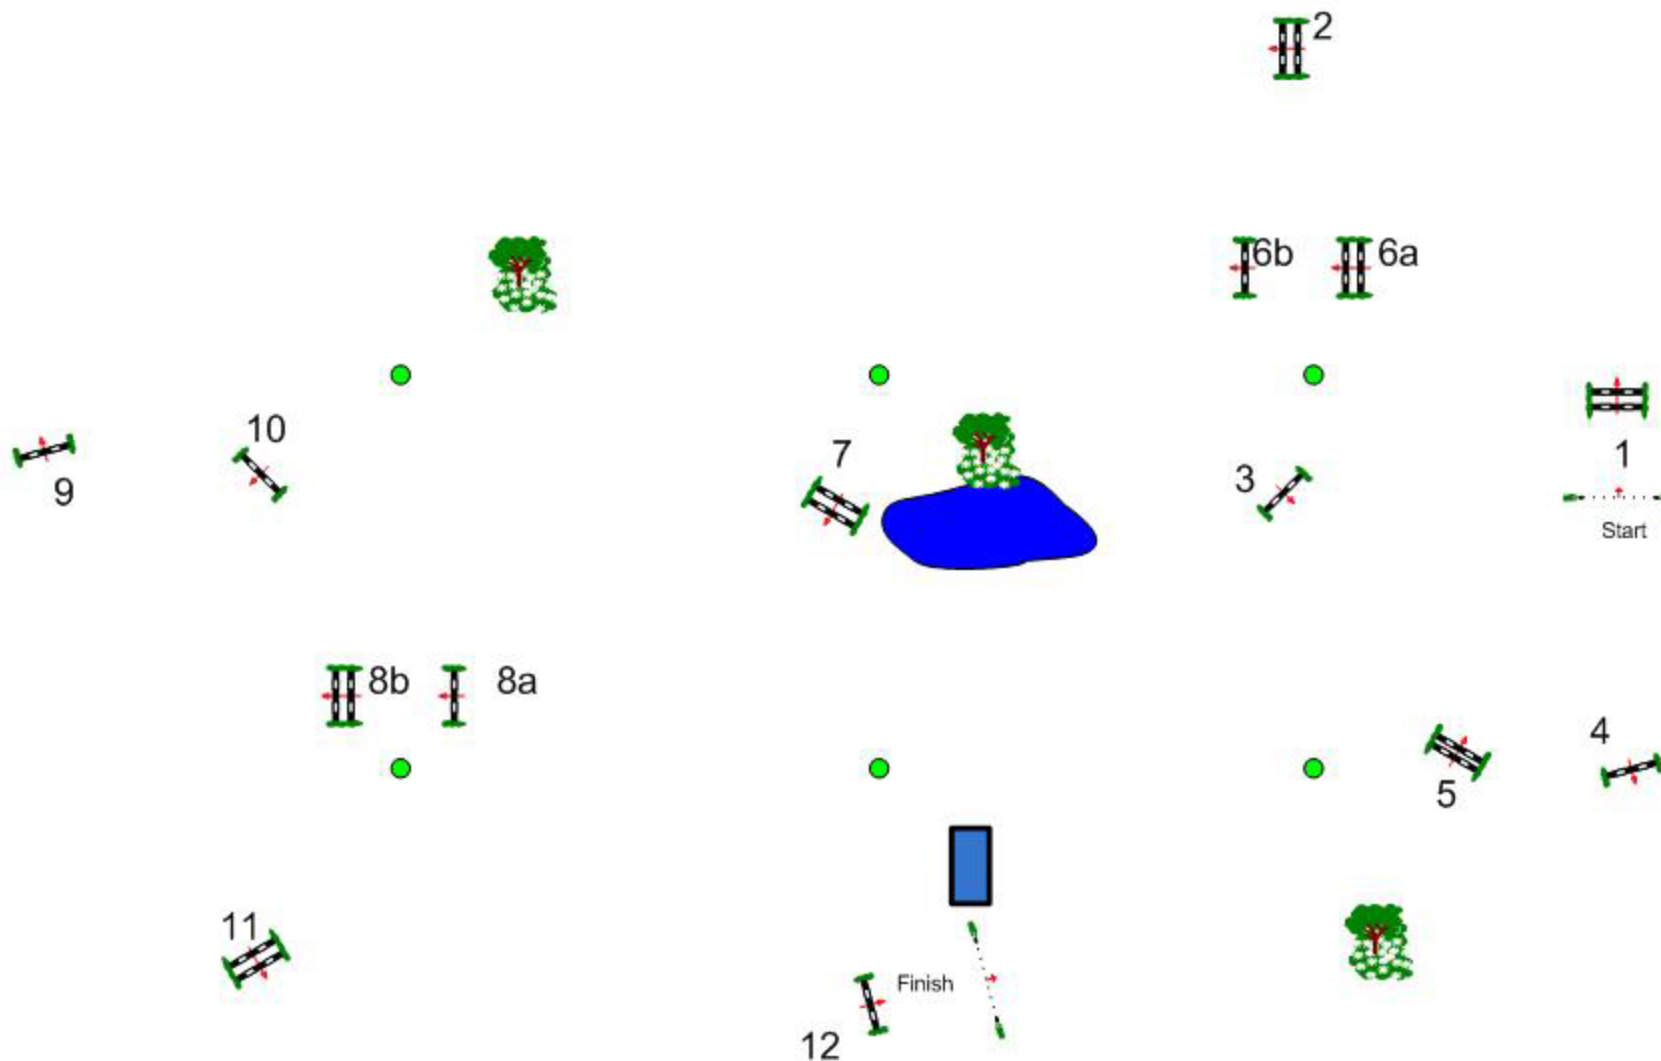

CSI 5* "GCT" CHANTILLY - 20/22 JULY 2012

Class No.: 3

GCT 5* - PRIX DOMAINE DE CHANTILLY Competition against the clock

Saturday 21 July 2012

Start: 12.45

Table: A
National RG:
FEI RG / Art. 238.2.1
Height: 1,45 m

Speed: 350 m/min
Length: 440 m
Time allowed: 76 sec
Time limit: 152 sec

Obstacles: 12
Efforts: 14
Penalty sec:
Closed combination:

:
Length: m
Time allowed: 0 sec
Time limit: 0 sec

2nd Jump-off:
Length: m
Time allowed: 0 sec
Time limit: 0 sec