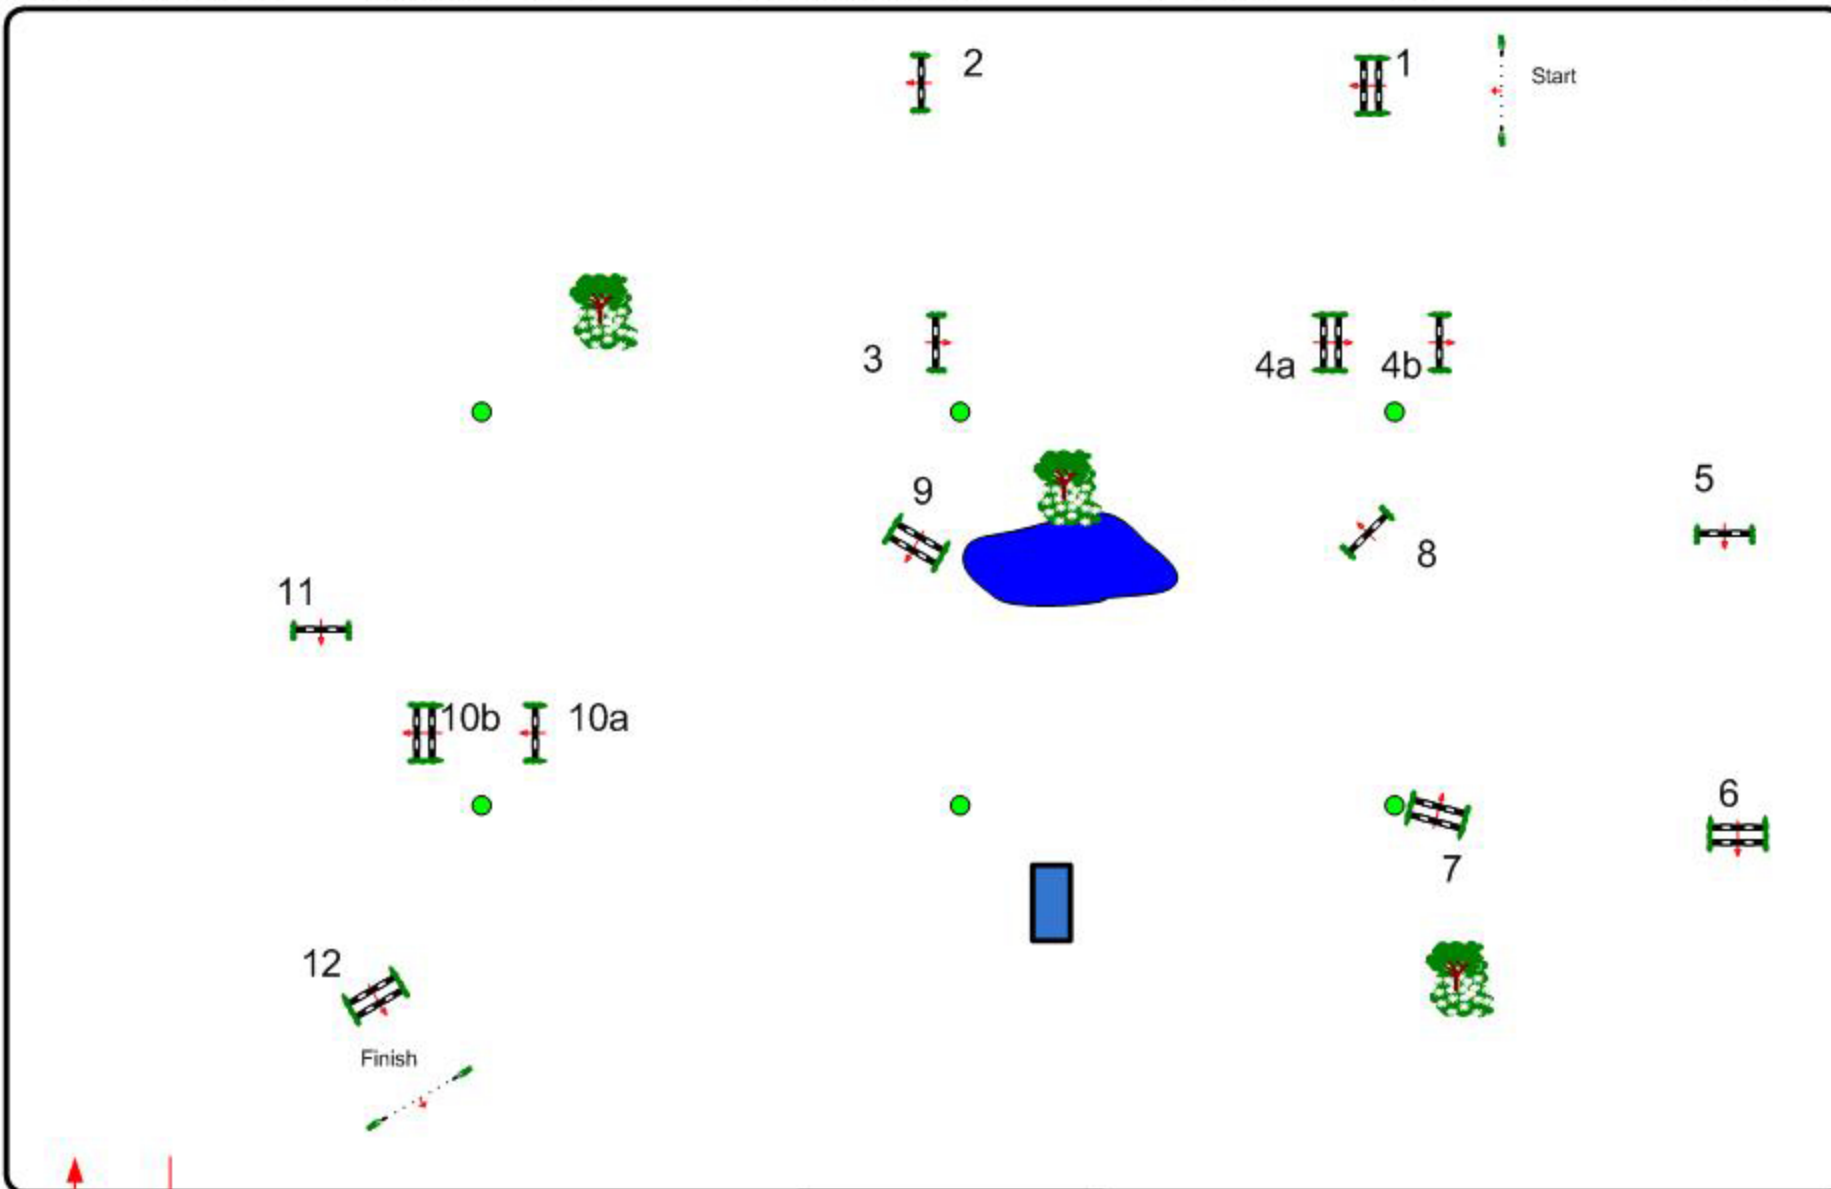

CSI 5* "GCT" CHANTILLY - 20/22 JULY 2012

Class No.: 33-34-35 GCT INVITATIONAL

Competition against the clock

Saturday 21 July 2012

Start: 9.00

Table: A
National RG:
FEI RG / Art. 238.2.1
Height: 1,35-1,15-1,25 m

Speed: 350 m/min
Length: 450 m
Time allowed: 78 sec
Time limit: 156 sec

Obstacles: 12
Efforts: 14
Penalty sec:
Closed combination:

Length: m
Time allowed: 0 sec
Time limit: 0 sec

2nd Jump-off:
Length: m
Time allowed: 0 sec
Time limit: 0 sec