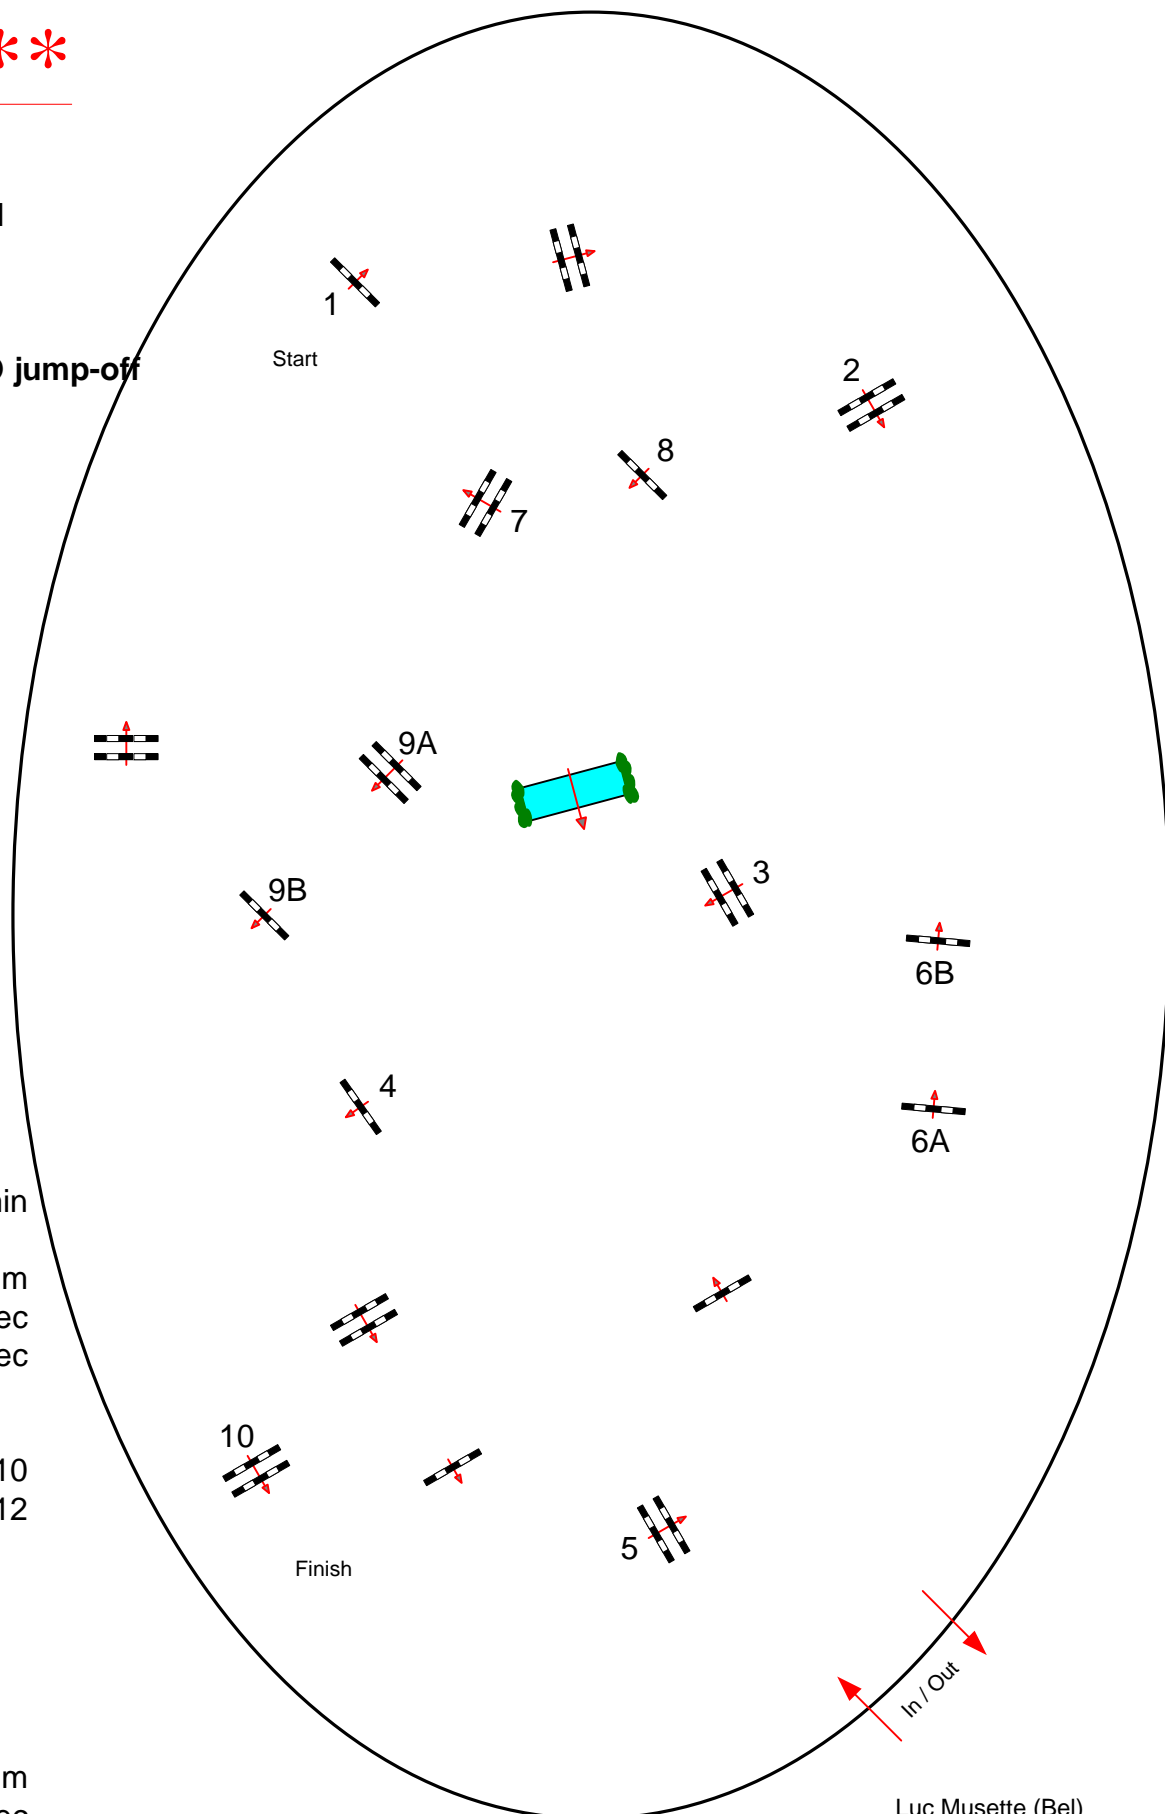

JUMPING CHANTILLY 2012

CSI **

Class No.: 10 CSI YH

6 / 7 YEARS

Competition with NO jump-off

jeudi 19 juillet 2012

Start: 0:00

Table: A
National RG:
FEI RG / Art. 238.1.1
Height: 1,25 / 1,35 m

Speed: 350 m/min

Length: 440 m
Time allowed: 76 sec
Time limit: 152 sec

Obstacles: 10
Efforts: 12
Penalty sec
Closed combination:

:

Length: 0 m
Time allowed: 0 sec
Time limit: 0 sec

jury

Luc Musette (Bel)
Erica Sportello (Br)