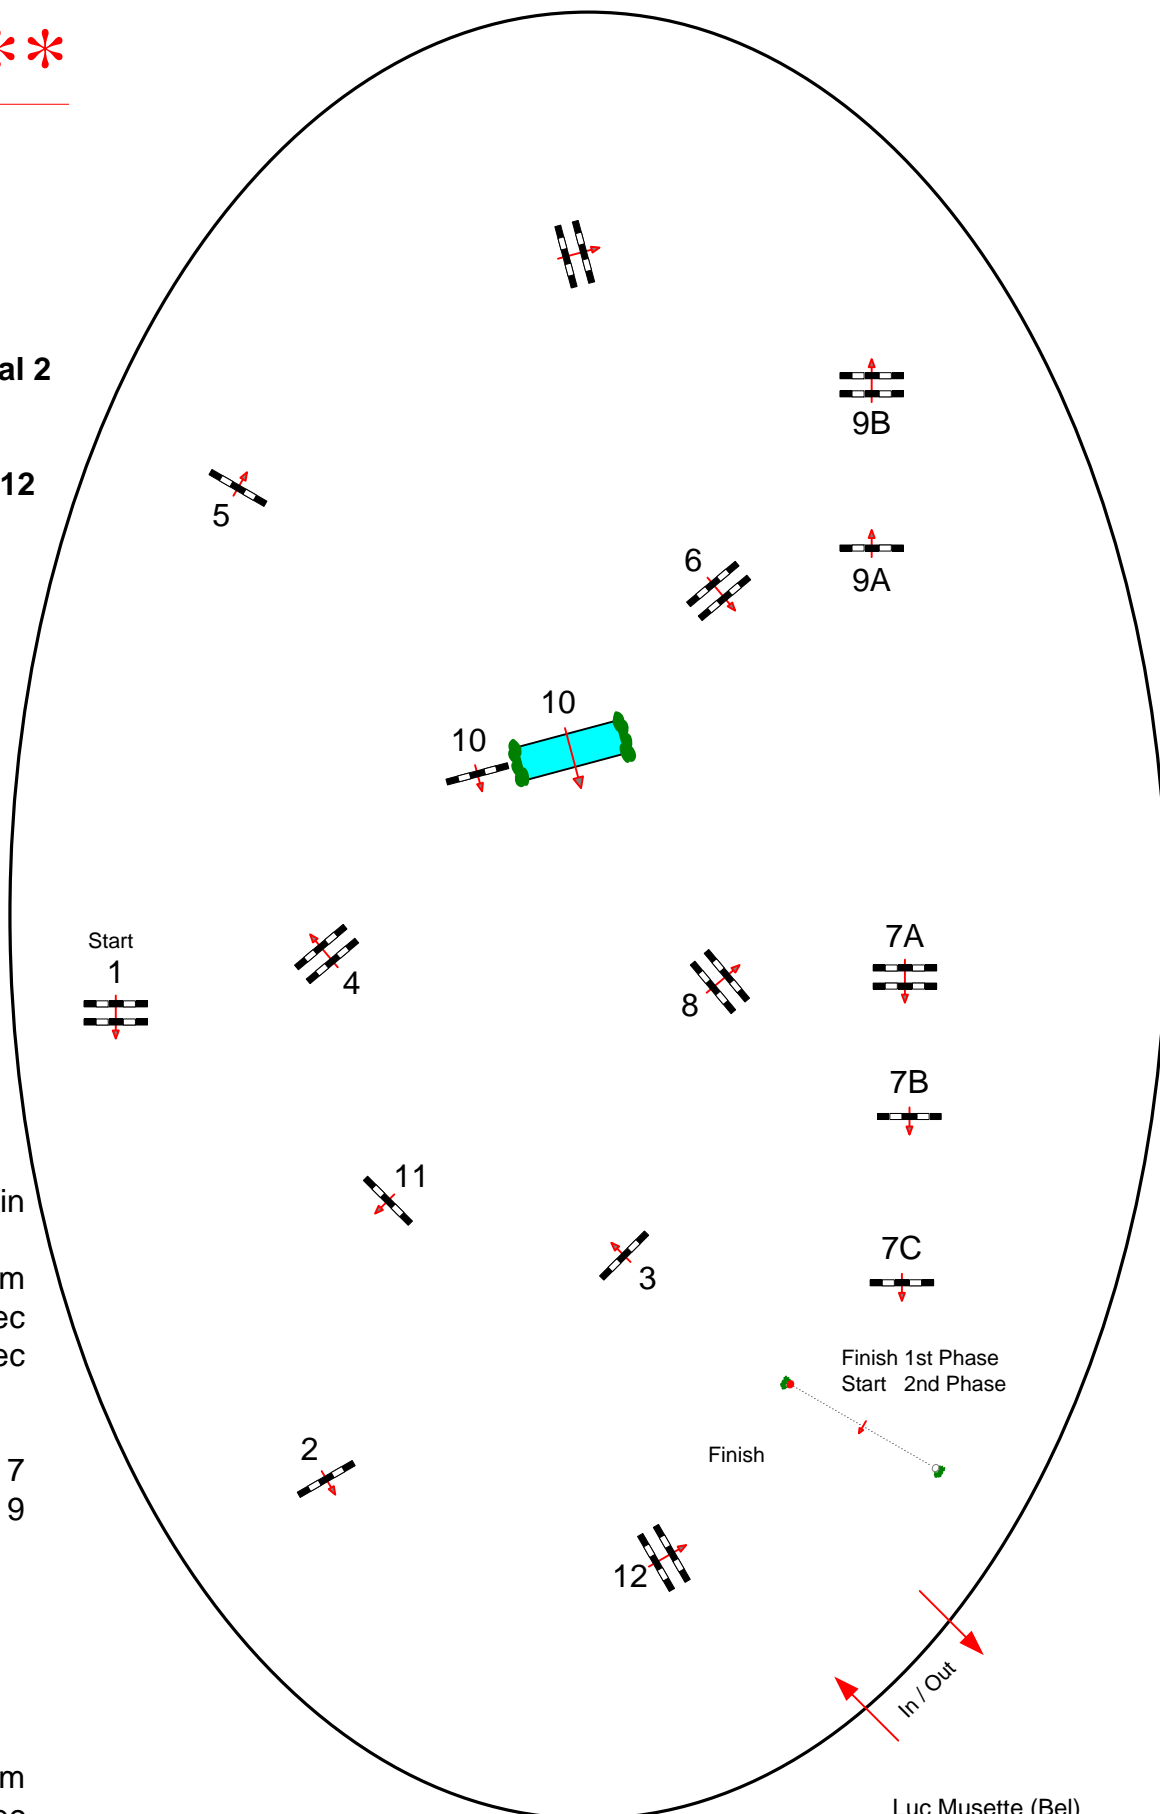

## CSI \*\*

Class No.: 11 CSI YH

6 / 7 YEARS

Time differed / Spécial 2 Phases

vendredi 20 juillet 2012

Start: 0:00

Table: A  
National RG:  
FEI RG / Art. 274.5.6  
Height: 1,30 / 1,40 m

Speed: 350 m/min

Length: 250 m  
Time allowed: 43 sec  
Time limit: 86 sec

Obstacles: 1 TO 7  
Efforts: 9  
Penalty sec  
Closed combination:

2nd Phase:

**8 TO 12**

Length: 250 m  
Time allowed: 43 sec  
Time limit: 86 sec